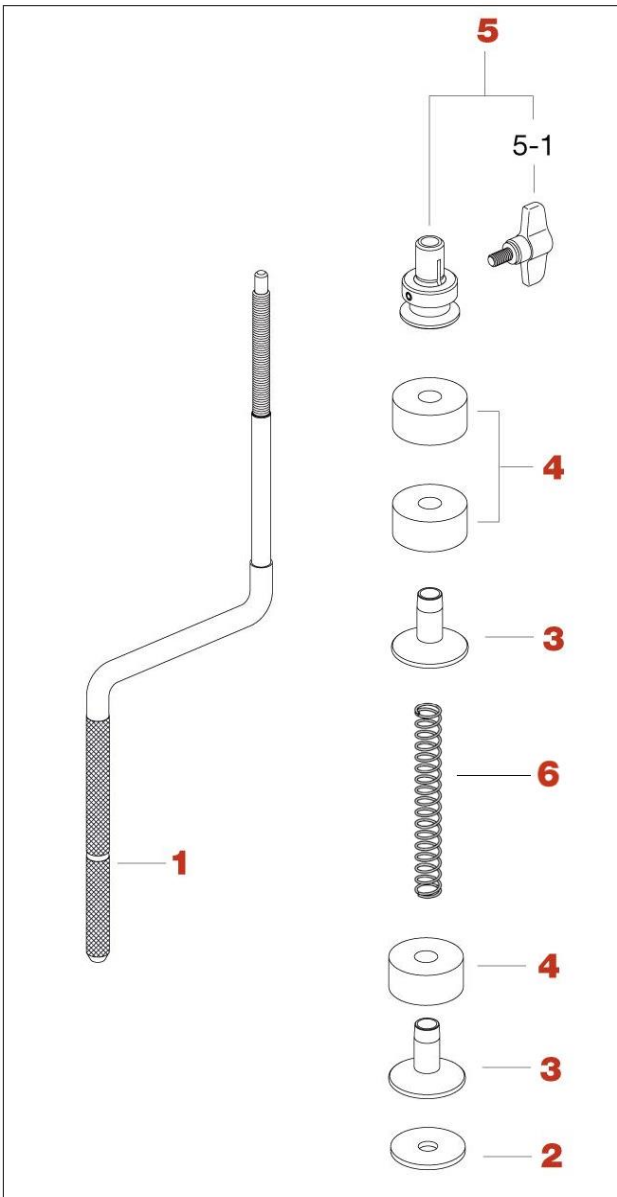

Closed Hi-Hat Z-rod ZHH

Production : 2022/11~

No.	Model No.	Description
1	ZHH1	Rod only
2	MXA5326	Metal washer
3	CSA3013N	Cymbal bottom seat
4	7081P	Felt washer (2pcs/pack)
5	CLM8	Closed hi-hat clutch
5-1	TS610	T-bolt (M6x10mm)
6	MXA5325	Spring