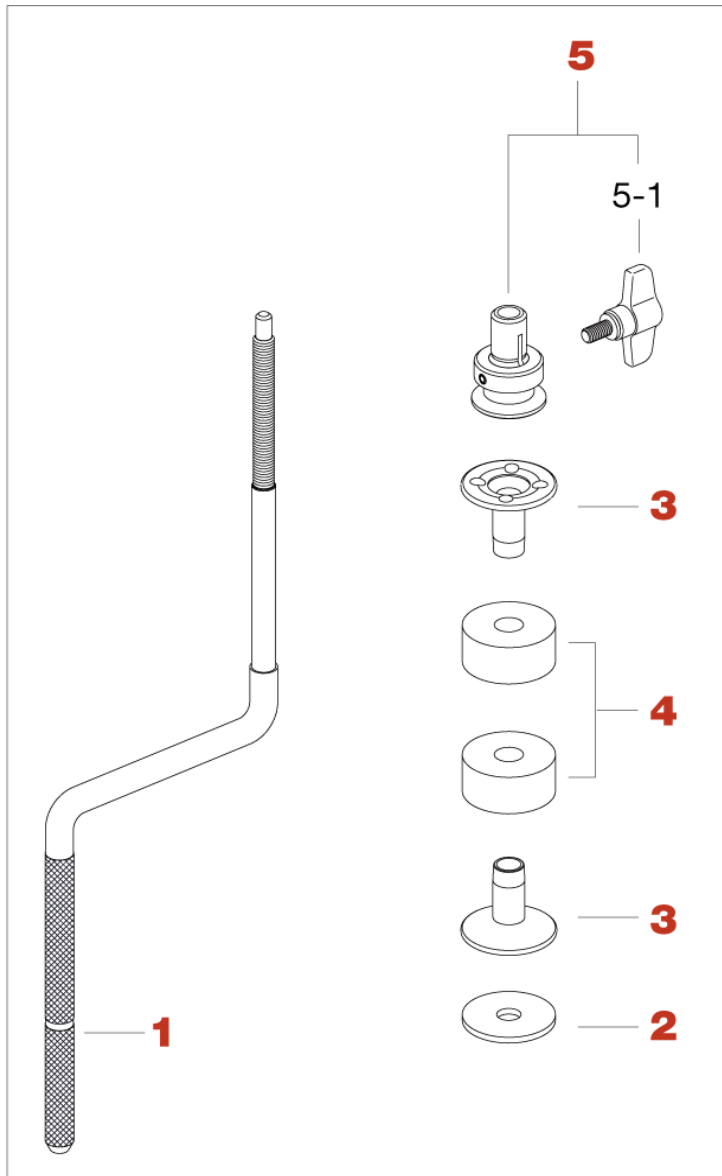

Closed Hi-Hat Z-rod ZHH

No.	Model No.	Description
1	ZHH1	Rod only
2	MXA5326	Metal washer
3	CSA3013N	Cymbal bottom seat
4	7081P	Felt washer (2pcs/pack)
5	CLM8	Closed hi-hat clutch
5-1	TS610	T-bolt (M6x10mm)