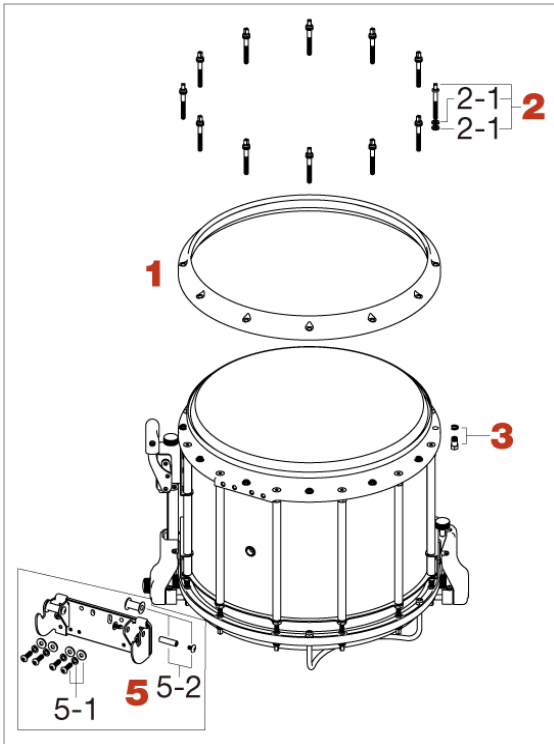

Marching Snare Drum

Premium Marching Snare Drum (-2020)

No.	Model No.	Description
1	DH1412	14" 12 hole hoop for batter side
2	SHB648P	Tension bolt M6x48mm w/washer & O-ring (2pcs/set)
2-1	MW620	Metal washer (20pcs/set)
2-2	ORNG12	Rubber O-ring (12pcs/set) Only for bottom side bolt
3	TNOP	Tension nut w/ Ring (2pcs/set)
4	TP12	Tension pipe for 12" depth
	TP09	Tension pipe for 9" depth
5	SDHLDN	Holder for stand & carrier w/mounting screws
5-1	B620WS	Bolt M6x20mm, washer & spring washer assembly
5-2	MH58	Marching Hinge Axis M5x8mm
6	SDST12	Strainer for 12" depth w/mounting screws
	SDST09	Strainer for 9" depth w/mounting screws
6-1	MS58HSP4	Screw M5x8mm (4pcs/set)
7	SDBT	Snare butt
8	DH14S12	14" 12 hole hoop w/ legs for snare side
8-1	SDLEGN	Leg w/2pcs nuts
9	MGF14N	Detachable Gut Frame
9-1	GT11	Guts only (11pcs/set)
10	MSMT	Buzz Killer Mutes
Sticker for 12" depth	TLS80WH	White TAMA logo sticker
	TLS80BK	Black TAMA logo sticker
Sticker for 9" depth	TLS70WH	White TAMA logo sticker
	TLS70BK	Black TAMA logo sticker