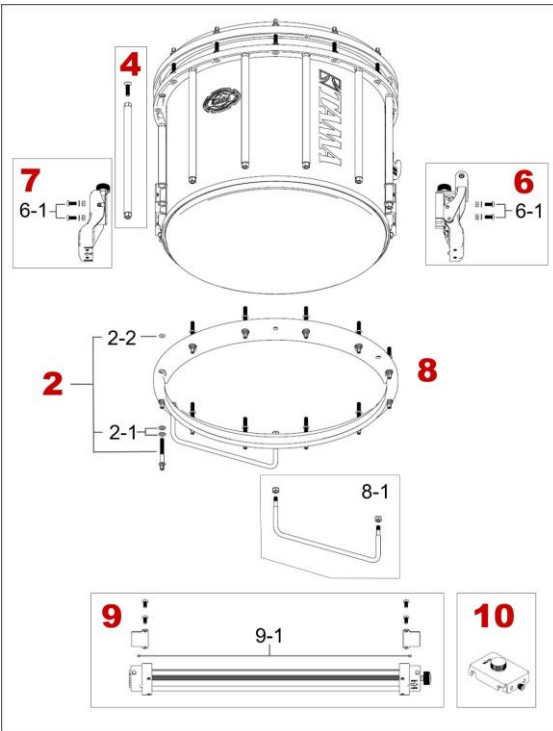

Marching Snare Drum

Fieldstar Marching Snare Drum (2021-)

No.	Model No.	Description
1	DH1412	14" 12 hole hoop for batter side
2	SHB648P	Tension bolt M6x48mm w/washer & O-ring (2pcs/set)
2-1	MW620	Metal washer (20pcs/set)
2-2	ORNG12	Rubber O-ring (12pcs/set) Only for bottom side bolt
3	TNCP	Tension nut w/ Ring (2pcs/set)
4	TP12N TP09N	Tension pipe for 12" depth Tension pipe for 9" depth
5	SDHLDN	Holder for stand & carrier w/mounting screws
5-1	B620WS	Bolt M6x20mm, washer & spring washer assembly
5-2	MH58	Marching Hinge Axis M5x8mm
6	SDSTN	Strainer for 12" depth w/mounting screws
6-1	B512SW	Mounting screw for Strainer
7	SDBTN	Snare butt
6-1	B512SW	Mounting screw for Strainer
8	DH14S12N	14" 12 hole hoop w/ legs for snare side
8-1	SDLEGN	Leg w/2pcs nuts
9	MGF14BR	Detachable Gut Frame
9-1	GT11BR	Guts only (11pcs/set)
10	MSMT	Buzz Killer Mutes
Sticker for 12" depth	TLS80WH	White TAMA logo sticker
	TLS80BK	Black TAMA logo sticker
Sticker for 9" depth	TLS70WH	White TAMA logo sticker
	TLS70BK	Black TAMA logo sticker