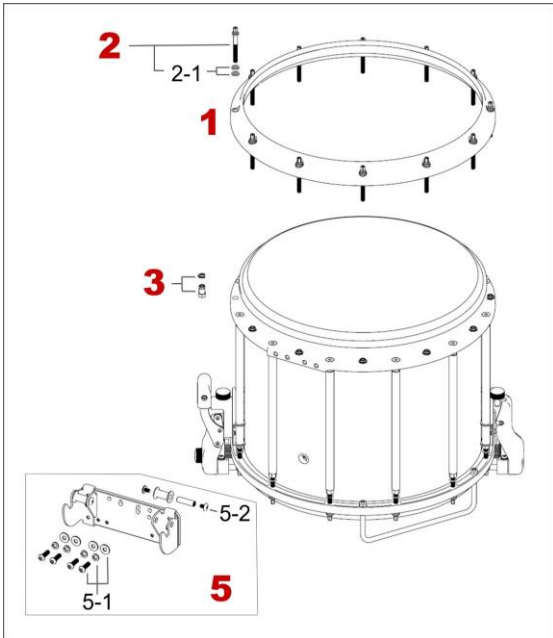

Marching Snare Drum

Fieldstar Marching Snare Drum (2021-)

No.	Model No.	Description
1	DH1412	14" 12 hole hoop for batter side
2	SHB648P	Tension bolt M6x48mm w/washer & O-ring (2pcs/set)
2-1	MW620	Metal washer (20pcs/set)
2-2	ORNG12	Rubber O-ring (12pcs/set) Only for bottom side bolt
3	TNCP	Tension nut w/ Ring (2pcs/set)
4	TP12N TP09N	Tension pipe for 12" depth Tension pipe for 9" depth
5	SDHLDN	Holder for stand & carrier w/mounting screws
5-1	B620WS	Bolt M6x20mm, washer & spring washer assembly
5-2	MH58	Marching Hinge Axis M5x8mm
6	SDSTN	Strainer for 12" depth w/mounting screws
6-1	B512SW	Mounting screw for Strainer
7	SDBTN	Snare butt
6-1	B512SW	Mounting screw for Strainer
8	DH14S12N	14" 12 hole hoop w/ legs for snare side
8-1	SDLEGN	Leg w/2pcs nuts
9	MGF14BR	Detachable Gut Frame
9-1	GT11BR	Guts only (11pcs/set)
10	MSMT	Buzz Killer Mutes
Sticker for 12" depth	TLS80WH	White TAMA logo sticker
	TLS80BK	Black TAMA logo sticker
Sticker for 9" depth	TLS70WH	White TAMA logo sticker
	TLS70BK	Black TAMA logo sticker