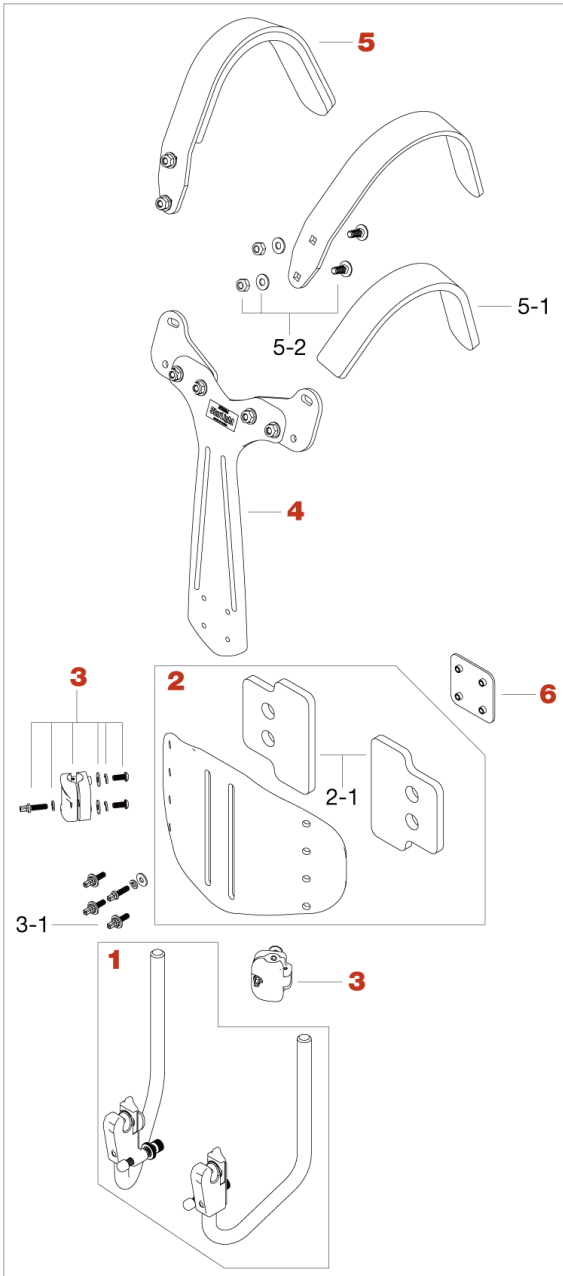

StarLight Snare Carrier CRSDT

No.	Model No.	Description
1	CRSDHR	Snare carrier J-bar (pair of R&L)
2	CRBPT	Belly plate
2-1	CRBPD	Belly pad (pair of R&L)
3	CSARHN	Rod holder w/mounting screw & washers (1pc)
3-1	SHB620P	Square head bolt (M6x20mm, 2pcs/set)
4	CRCP	Chest Plate
5	CRSA	Shoulder plate assembly (Pair of R&L) w/Bolt, washer & nut
5-1	CRSPD	Shoulder pad (pair of R&L)
5-2	B820WN	Bolt(M8x20mm), washer & nut
6	NP	Nut plate for carrier
		Nut plate for carrier