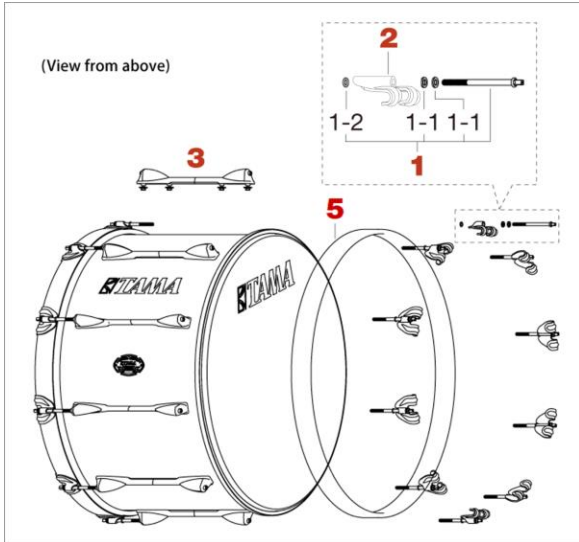

Marching Bass Drum

Fieldstar Marching Bass Drum (-Oct.2022) ⊘

No.	Model No.	Description
1	SHB686P	Tension bolt M6x86mm w/ 2pcs of metal washers & Rubber O-ring (2pcs/set) for 14inch depth bass drum
	SHB6110P	Tension bolt M6x110mm w/ 2pcs of metal washers & Rubber O-ring (2pcs/set) for 16inch depth bass drum
1-1	MW620	Metal washer (20pcs/set)
1-2	ORNG12	O-ring (bottom side tension bolt only, 12pcs/set)
2	BDCHN	Claw hook
3	BDLUG	Lug for bass drum w/mounting screws
4	BDADPS	Adapter for carrier & stand (for 14" & 16" bass drum)
	BDADPM	Adapter for carrier (for 18" to 22" bass drum)
	BDADPL	Adapter for carrier (for 24" to 28" bass drum)
4-1	MH58	Marching Hinge Axis (M5x8)
5*	BDADPM	Adapter for stand (for 18" to 28" bass drum) *14" & 16" bass drums do not come with BDADPM.
6	MBH14R BKL	14" bass drum hoop
	MBH16R BKL	16" bass drum hoop
	MBH18R BKL	18" bass drum hoop
	MBH20R BKL	20" bass drum hoop
	MBH22R BKL	22" bass drum hoop
	MBH24R BKL	24" bass drum hoop
	MBH26R BKL	26" bass drum hoop
MBH28R BKL	28" bass drum hoop	
(Sticker)	TLS80WH	White TAMA logo sticker
	TLS80BK	Black TAMA logo sticker