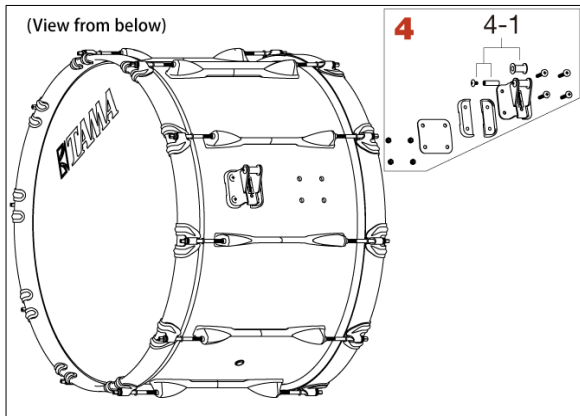

Marching Bass Drum

Fieldstar Marching Bass Drum (Nov.2022-)

No.	Model No.	Description
1	SHB686P	Tension bolt M6x86mm w/ 2pcs of metal washers & Rubber O-ring (2pcs/set) for 14inch depth bass drum
1-1	MW620	Metal washer (20pcs/set)
1-2	ORNG12	O-ring (bottom side tension bolt only, 12pcs/set)
2	BDCHN	Claw hook
3	BDLUG	Lug for bass drum w/mounting screws
4	BDADPS	Adapter for carrier (for 14" & 16" bass drum)
	BDADPM	Adapter for carrier (for 18" to 22" bass drum)
	BDADPL	Adapter for carrier (for 24" to 30" bass drum)
4-1	MH58	Marching Hinge Axis(M5x8)
5	MBH14R BKL	14" bass drum hoop
	MBH16R BKL	16" bass drum hoop
	MBH18R BKL	18" bass drum hoop
	MBH20R BKL	20" bass drum hoop
	MBH22R BKL	22" bass drum hoop
	MBH24R BKL	24" bass drum hoop
	MBH26R BKL	26" bass drum hoop
	MBH28R BKL	28" bass drum hoop
MBH30R BKL	30" bass drum hoop	
(Sticker)	TLS80WH	White TAMA logo sticker
	TLS80BK	Black TAMA logo sticker