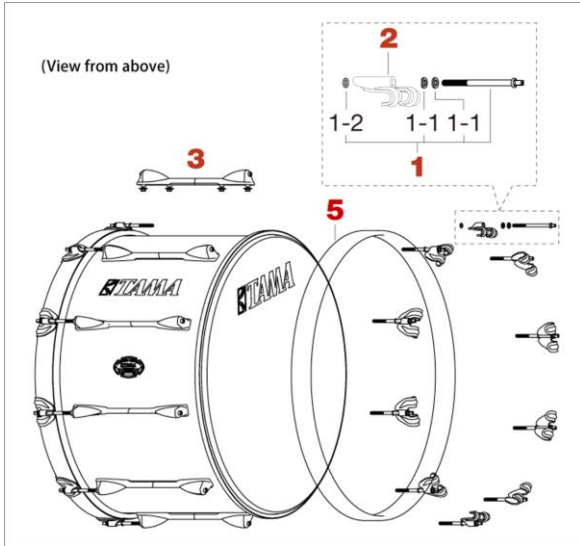

Marching Bass Drum

Fieldstar Marching Bass Drum (Nov.2022-)

No.	Model No.	Description
1	SHB686P	Tension bolt M6x86mm w/ 2pcs of metal washers & Rubber O-ring (2pcs/set) for 14inch depth bass drum
1-1	MW620	Metal washer (20pcs/set)
1-2	ORNG12	O-ring (bottom side tension bolt only, 12pcs/set)
2	BDCHN	Claw hook
3	BDLUG	Lug for bass drum w/mounting screws
4	BDADPS	Adapter for carrier (for 14" & 16" bass drum)
	BDADPM	Adapter for carrier (for 18" to 22" bass drum)
	BDADPL	Adapter for carrier (for 24" to 30" bass drum)
4-1	MH58	Marching Hinge Axis(M5x8)
5	MBH14R BKL	14" bass drum hoop
	MBH16R BKL	16" bass drum hoop
	MBH18R BKL	18" bass drum hoop
	MBH20R BKL	20" bass drum hoop
	MBH22R BKL	22" bass drum hoop
	MBH24R BKL	24" bass drum hoop
	MBH26R BKL	26" bass drum hoop
	MBH28R BKL	28" bass drum hoop
MBH30R BKL	30" bass drum hoop	
(Sticker)	TLS80WH	White TAMA logo sticker
	TLS80BK	Black TAMA logo sticker