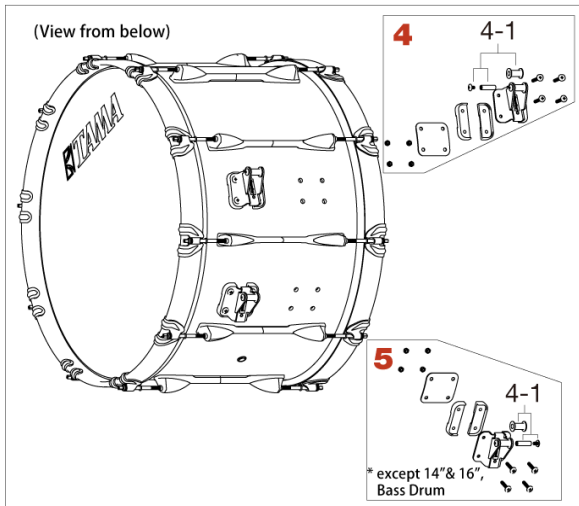

Marching Bass Drum

Fieldstar Marching Bass Drum (-Oct.2022) ⊘

No.	Model No.	Description
1	SHB686P	Tension bolt M6x86mm w/ 2pcs of metal washers & Rubber O-ring (2pcs/set) for 14inch depth bass drum
	SHB6110P	Tension bolt M6x110mm w/ 2pcs of metal washers & Rubber O-ring (2pcs/set) for 16inch depth bass drum
1-1	MW620	Metal washer (20pcs/set)
1-2	ORNG12	O-ring (bottom side tension bolt only, 12pcs/set)
2	BDCHN	Claw hook
3	BDLUG	Lug for bass drum w/mounting screws
4	BDADPS	Adapter for carrier & stand (for 14" & 16" bass drum)
	BDADPM	Adapter for carrier (for 18" to 22" bass drum)
	BDADPL	Adapter for carrier (for 24" to 28" bass drum)
4-1	MH58	Marching Hinge Axis (M5x8)
5*	BDADPM	Adapter for stand (for 18" to 28" bass drum) *14" & 16" bass drums do not come with BDADPM.
6	MBH14R BKL	14" bass drum hoop
	MBH16R BKL	16" bass drum hoop
	MBH18R BKL	18" bass drum hoop
	MBH20R BKL	20" bass drum hoop
	MBH22R BKL	22" bass drum hoop
	MBH24R BKL	24" bass drum hoop
	MBH26R BKL	26" bass drum hoop
MBH28R BKL	28" bass drum hoop	
(Sticker)	TLS80WH	White TAMA logo sticker
	TLS80BK	Black TAMA logo sticker