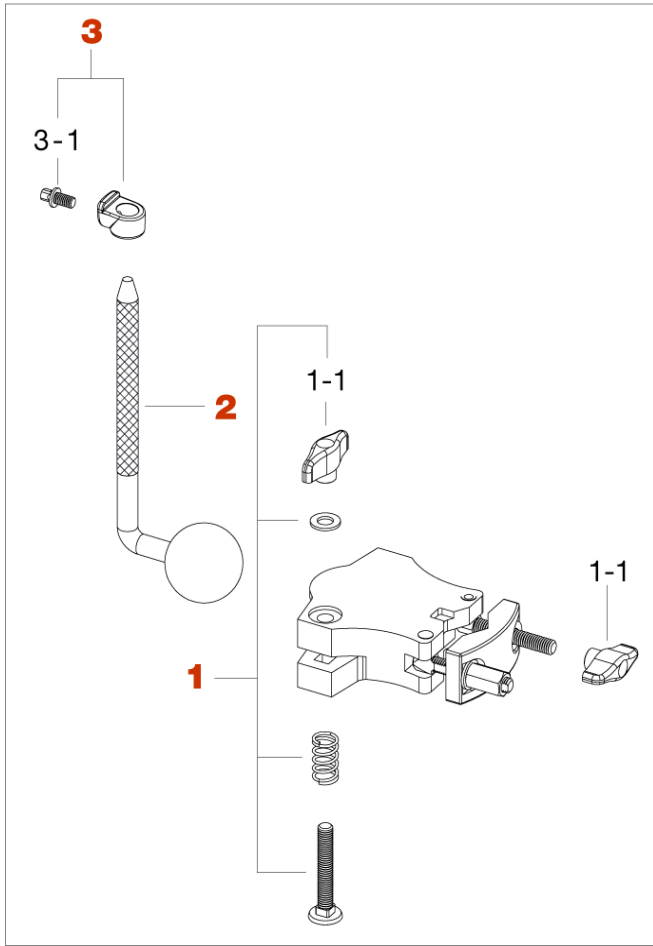

# STA50 Single Tom Holder

Production since Nov. 2018

No.	Model No.	Description
1	B850WN8SR	Bolt (M8x50mm), spring, washer & T-nut assembly
1-1	WN8RM	T-nut (M8)
2	LOBH	Ball rod only
3	ML105N	Key lock (10.5mm)
3-1	MS610SHP	Square head bolt (M6x10mm, 2pcs/set)