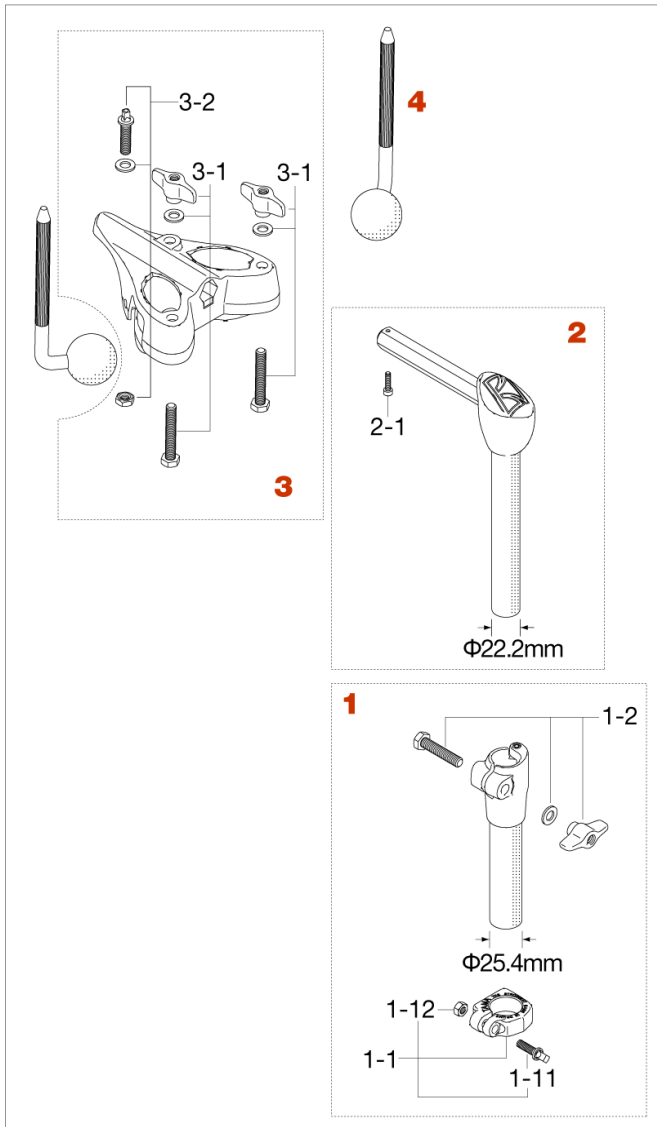

MTH909 Double Tom Holder (Chrome)
MTH909BN Double Tom Holder (Black Nickel)

MTH909

| No. | Model No. | Description |
|----------|-----------|---|
| 1 | MTH9091 | Base pipe |
| 1-1 | ML254TC | Memory lock |
| 1-11 | MS620SH | Square head bolt (M6x20mm) |
| 1-12 | NT6 | Nut (M6) |
| 1-2 | HB840WN8 | Bolt (M8x40mm), nut & washer assembly |
| 2 | MTH9092 | L-Shape mid section |
| 2-1 | L416 | Screw (M4x16mm) |
| 3 | MTH9052 | Tom holder section |
| 3-1 | HB850WN8W | Bolt (M8x50mm), T-nut & washer assembly |
| 3-2 | MSS830W | Square head bolt, nut & washer assembly |
| 4 | LOB | Omni-ball rod only |

MTH909BN

| No. | Model No. | Description |
|----------|------------|---|
| 1 | MTH909BN1 | Base pipe |
| 1-1 | ML254TBN | Memory lock |
| 1-11 | MS620SHBN | Square head bolt (M6x20mm) |
| 1-12 | NT6 | Nut (M6) |
| 1-2 | HB840WN8BN | Bolt (M8x40mm), nut & washer assembly |
| 2 | MTH909BN2 | L-Shape mid section |
| 2-1 | L416 | Screw (M4x16mm) |
| 3 | MTH909BN3 | Tom holder section |
| 3-1 | HB850WN8WB | Bolt (M8x50mm), T-nut & washer assembly |
| 3-2 | MSS830WBN | Square head bolt, nut & washer assembly |
| 4 | LOBBN | Omni-ball rod only |