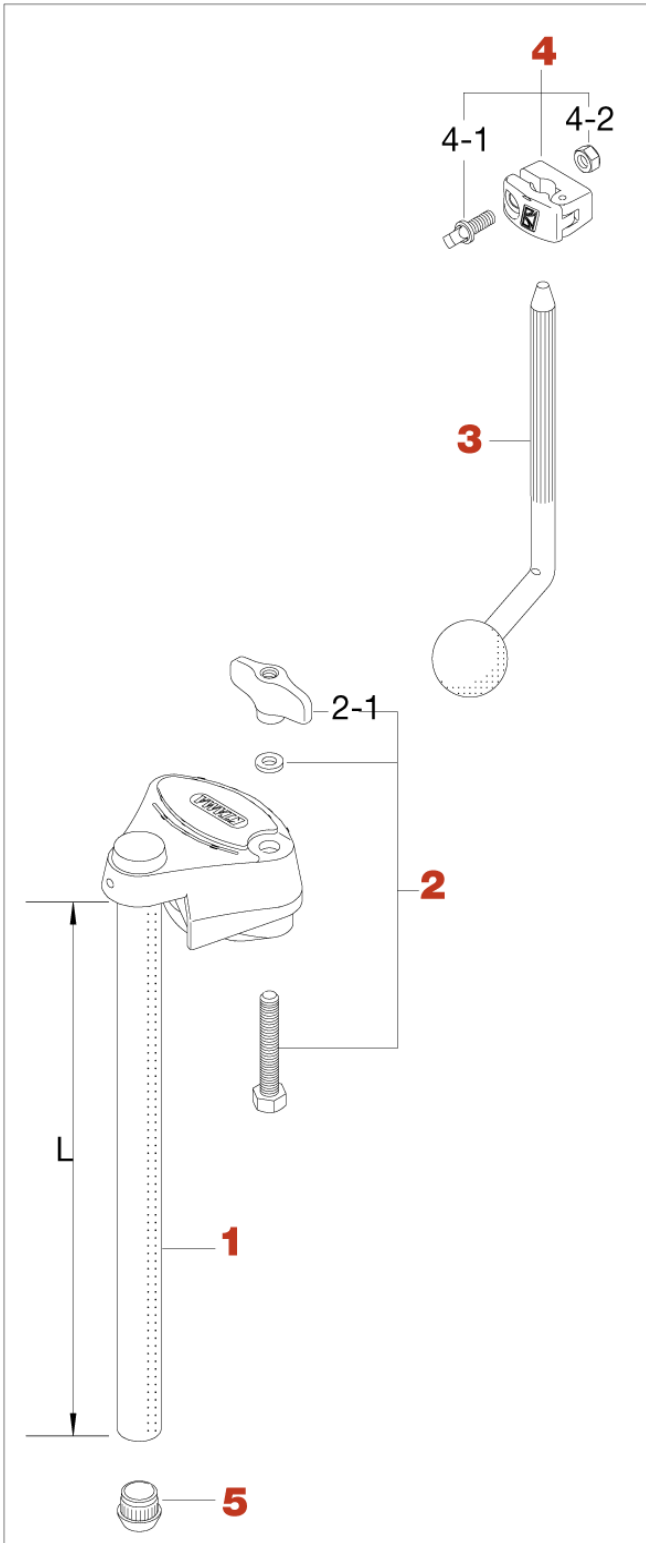

**MTH900AM Single Tom Attachment (Long Type)**  
**MTH900AS Single Tom Attachment (Short Type)**

Production since Feb. 2005

No.	Model No.	Description
1	MTH900A-01	Tube w/ casting (L=300mm)
	MTH900AS-1	Tube w/ casting (L=160mm)
2	HB850WN8W	Bolt, washer & nut assembly
2-1	WN8P	Wing nut (2pcs/pack)
3	LLB-N	Ball rod
4	ML11	Memory lock (Φ10.5mm)
4-1	MS620SH	Square head bolt (M6x20mm)
4-2	NT6	Nut (M6)
5	IRC19S	Plastic cap