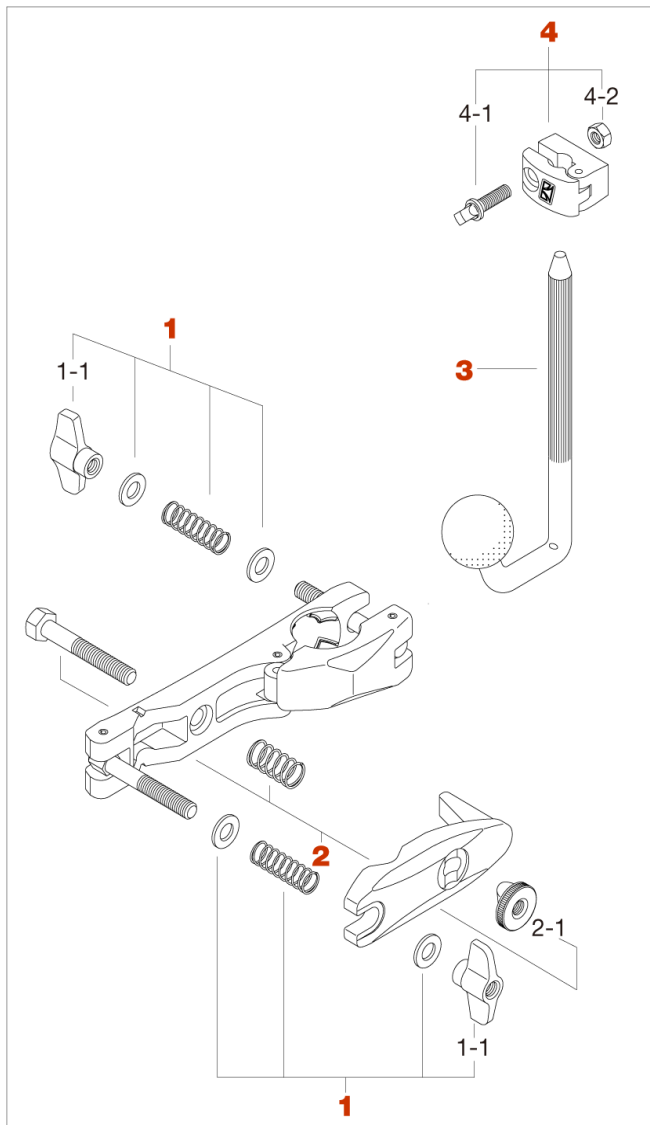

# MC69 Single Tom Attachment

No.	Model No.	Description
<b>1</b>	WN8SPW	Wing nut (M8) w/ spring & washers
1-1	WN8P	Wing nut (2pcs/pack)
<b>2</b>	HB855RN8T	Bolt w/ nut & spring
2-1	RN8	Round nut (M8)
<b>3</b>	JOB	J shaped Omni-Ball rod
<b>4</b>	ML11	Memory lock (Hinge Type, for MTB25, unplated)
4-1	MS620SH	Square head bolt (M6x20mm)
4-2	NT6	Hex nut (M6)