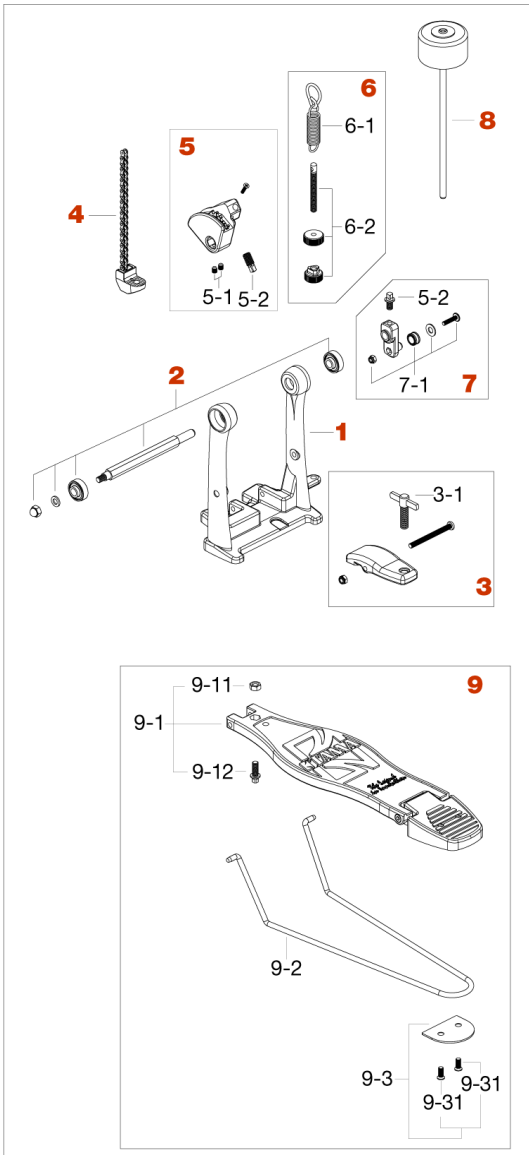

# HP05 Drum Pedal

Production from Jul. 2017

No.	Model No.	Description
1	HP05H1	Frame only
2	HP05H2	Shaft assembly
3	HP30H3	Hoop clamp assembly
3-1	WS826	T-bolt (M8x26mm)
4	HP05H4	Chain assembly
5	HP05H5	Sprocket assembly
5-1	S56P	Screw (M5x6mm 2pcs/pack)
5-2	S812SH	Screw (M8x12mm)
6	HP05H7	Spring assembly
6-1	HP3H71	Spring & hook
6-2	HP05H72	Spring tight assembly
7	HP05H6	Rocker cam assembly
7-1	HP05H61	Plastic roller assembly
8	HP10-BT	Beater
9	HP30H8	Footboard assembly
9-1	HP30H81	Footboard only
9-11	NT6	Nut (M6)
9-12	MS615SH	Screw (M6x15mm)
9-2	HP10-AM	Radius rod
9-3	HP20-83	Rod cover & screws
9-31	S512	Screw (M5X12mm)