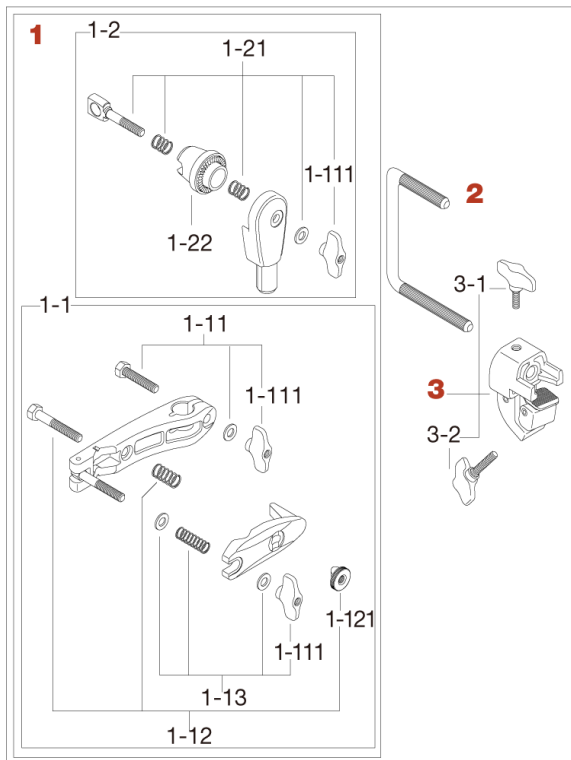

Hi-Hat Attachment MHA623 <Discontinued>

Production from 1998 to Oct. 2014

No.	Model No.	Substitutable Model No.	Description
1	MC66		Universal clamp
1-1	MC61		Multi-clamp
1-11	HB840WN8		Bolt w/nut & washer
1-111	WN8P		Wing nut (2pcs/pack)
1-12	HB855RN8T		Bolt w/ nut & spring
1-121	RN8		Round nut (M8)
1-13	WN8SPW		Wing nut (M8) w/ spring & washers
1-2	MTA6		Boom tilter assembly
1-21	EBA8WN8T		Bolt, springs, washer & nut assembly
1-22	EHZN2		Boom tilter casting
2	MHA623-2 (Discontinued)	N/A	C-rod
3	MHA623-3		Hoop clamp assembly
3-1	TS816P		T-bolt (M8x16mm, 2pcs/pack)
3-2	TS825		T-bolt (M8x25mm)