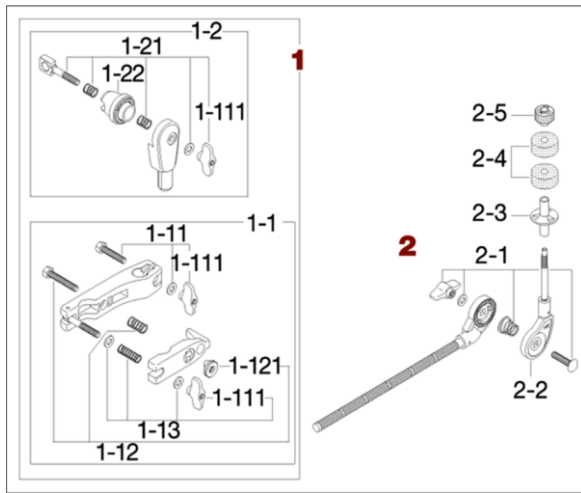

Cymbal Adapter MCA63E <Discontinued>

Production from Dec. 2001 to Jun 2005

No.	Model No.	Substitutable Model No.	Description
1	MC66		Universal clamp
1-1	MC61		Multi-Clamp
1-11	HB840WN8		Bolt w/nut & washer
1-111	WN8P		Wing nut (M8, 2pcs/pack)
1-12	HB855RN8T		Bolt w/nut & spring
1-121	RN8		Round nut (M8)
1-13	WN8SPW		Wing nut (M8) w/ spring & washers
1-2	MTA6		Boom tilter assembly
1-21	EBA8WN8T		Bolt, springs, washer & nut assembly
1-22	EHZN2		Boom tilter casting
2	MCB30E (Discontinued)	MCB30EB	Boom arm
2-1	B835WN8T		Bolt, spring, washer & nut assembly
2-2	CT44-11		Cymbal tilter only
2-3	RB8P		Cymbal bottom (M8, 2pcs/pack)
2-4	7081P		Felt washer (2pcs/pack)
2-5	CM8P		Fixing nut (M8, 2pcs/pack)