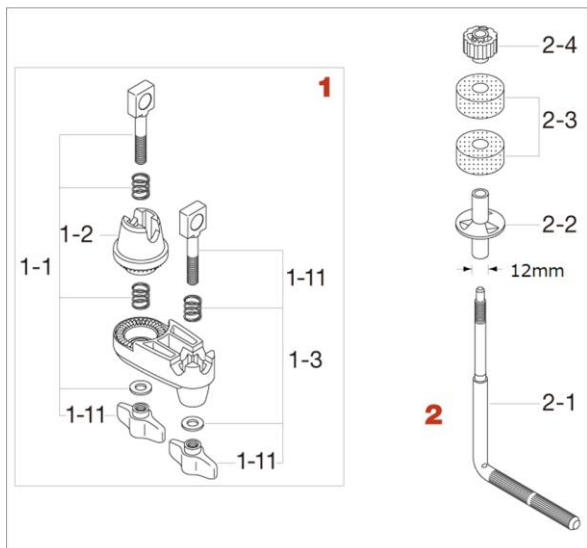

Cymbal Adapter CYA5E

Production from Dec. 2001 to Oct. 2009

No.	Model No.	Substitutable Model No.	Description
1	MC5 (Discontinued)	MC5B	Compact clamp
1-1	EBA8WN8T		Bolt, springs, washer & nut assembly
1-11	WN8P		Wing nut (M8, 2pcs/pack)
1-2	EHZN2		Boom tilter casting
1-3	EBA8WN8W		Bolt, spring, washer & nut assembly
2	LCYE		Cymbal L-rod (M8)
2-1	LCYE-1		L-rod for LCYE (M8)
2-2	RB8P		Cymbal bottom (M8, 2pcs/pack)
2-3	7081P		Felt washer (2pcs/pack)
2-4	CM8P		Fixing nut (M8, 2pcs/pack)