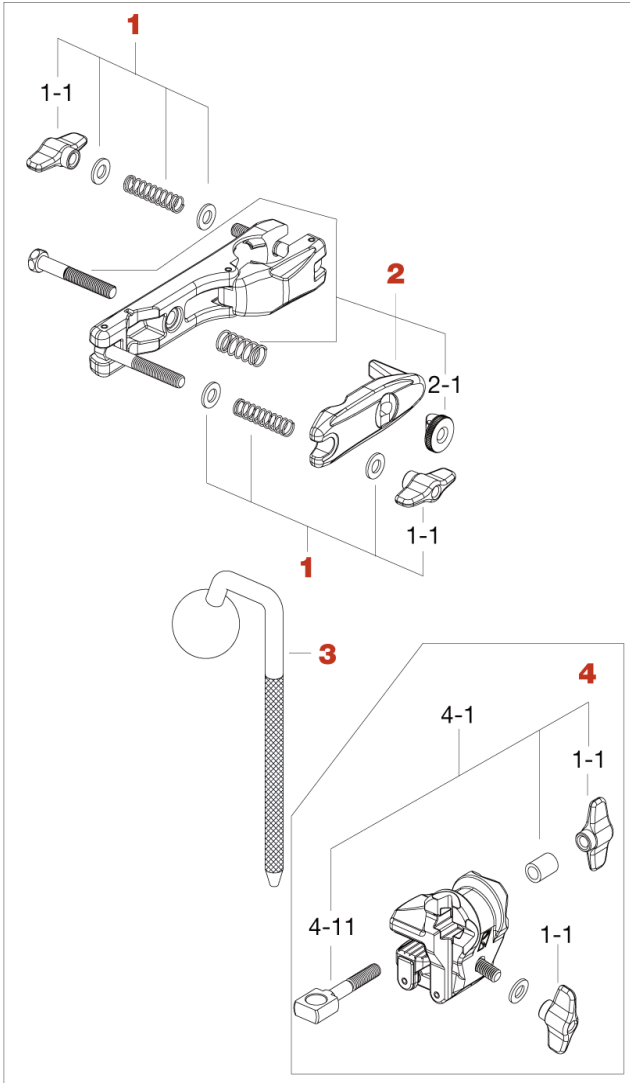

Hi-Hat Attachment MHA823

Production from Jun 2019

No.	Model No.	Description
1	WN8SPW	Wing nut (M8) w/ spring & washers
1-1	WN8P	Wing nut (2pcs/pack)
2	HB855RN8T	Bolt w/ nut & spring
2-1	RN8	Round nut (M8)
3	JOBL	J shaped Omni-Ball rod
4	MC9	Hoop mount holder
4-1	EBA8WN8C	Eye Bolt, T-nut, and Collar assembly
4-2	EBA846	Eye bolt