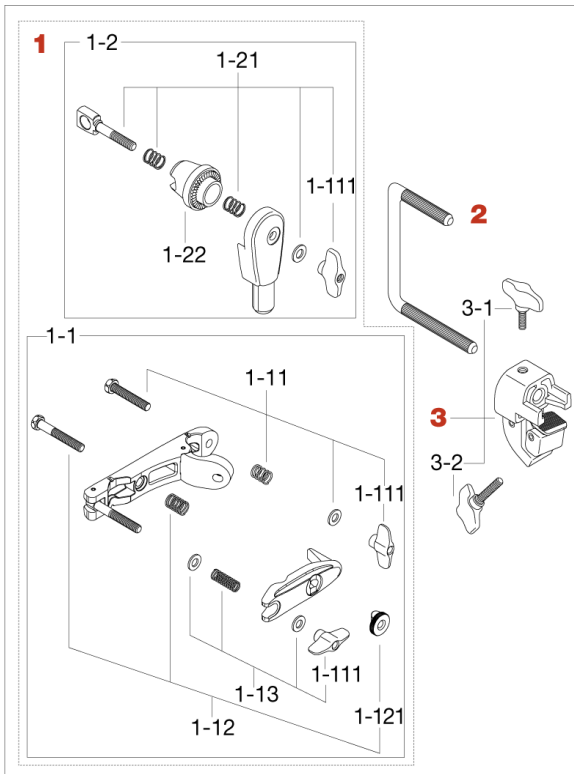

Hi-Hat Attachment MHA623 <Discontinued>

Production since Nov.2014 to Aug. 2023

| No. | Model No. | Substitutable Model No. | Description |
|----------|----------------------------|-------------------------|--------------------------------------|
| 1 | MC66 | | Universal clamp |
| 1-1 | MC61 | | Multi-clamp |
| 1-11 | HB845WN8T | | Bolt w/Wing nut & spring |
| 1-111 | WN8P | | Wing nut (2pcs/pack) |
| 1-12 | HB855RN8T | | Bolt w/ nut & spring |
| 1-121 | RN8 | | Round nut (M8) |
| 1-13 | WN8SPW | | Wing nut (M8) w/ spring & washers |
| 1-2 | MTA6 | | Boom tilter assembly |
| 1-21 | EBA8WN8T | | Bolt, springs, washer & nut assembly |
| 1-22 | EHZN2 | | Boom tilter casting |
| 2 | MHA623-2 (Discontinued) | N/A | C-rod |
| 3 | MHA623-3 | | Hoop clamp assembly |
| 3-1 | TS816P | | T-bolt (M8x16mm, 2pcs/pack) |
| 3-2 | TS825 | | T-bolt (M8x25mm) |