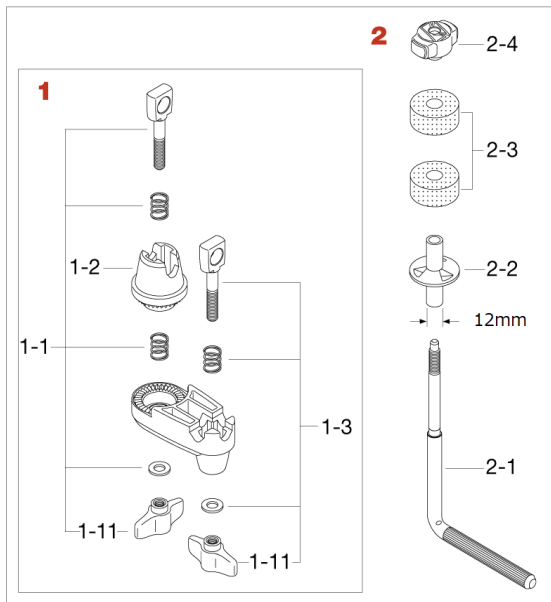

Cymbal Adapter CYA5E

Production from Nov. 2009

No.	Model No.	Substitutable Model No.	Description
1	MC5 <i>(Discontinued)</i>	MC5B	Compact clamp
1-1	EBA8WN8T		Bolt, springs, washer & nut assembly
1-11	WN8P		Wing nut (M8, 2pcs/pack)
1-2	EHZN2		Boom tilter casting
1-3	EBA8WN8W		Bolt, spring, washer & nut assembly
2	LCYE		Cymbal L-rod (M8)
2-1	LCYE-1		L-rod for LCYE (M8)
2-2	RB8P		Cymbal bottom (M8, 2pcs/pack)
2-3	7081P		Felt washer (2pcs/pack)
2-4	QC8		Quick-Set cymbal mate