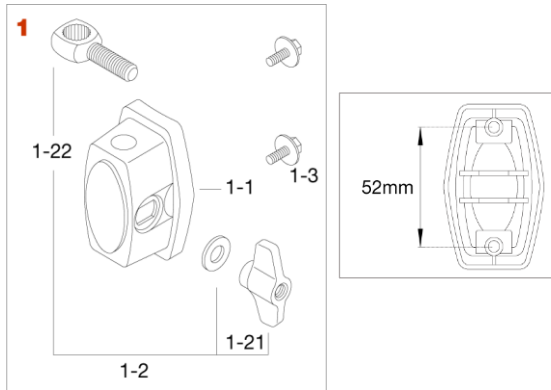

Tom Brackets

S.L.P. Drum Kit (Studio Maple, Fat Spruce, New Vintage Hickory)

No.	Model No.	Description
1	MTB100	Tom bracket w/ rubber plate, metal back plate and screws assembly
1-1	MTB100-1	Casting only
1-2	WN8P	Wing nut (2pcs/pack)
1-3	EBA820	Eye bolt M8x20mm
1-4	MTB20-6	Metal back plate
1-5	MS414B20P	Mounting screw M4x14mm (20pcs/set)

Imperialstar (2019~(IE Model))

No.	Model No.	Description
1	MTB75E	Tom bracket
1-1	MTB75E-1	Casting only
1-2	EB820WN8H	Eye bolt M8x20mm, washer & T-nut M8 assembly
1-21	WN8RM	Wing nut M8
1-22	EB820EH	Eye bolt M8x20mm
*sold separately	MS412B20P	Mounting screw M4x12mm (20pcs/set)

Imperialstar (2005~2018, 2023~(IP Model))

Cocktail-JAM / Cocktail-JAM Mini

No.	Model No.	Description
Chrome Plated Finish		
1	MTB25E	Tom bracket
1-1	MTB25E-1	Casting only
1-2	EB820WN8W	Eye bolt M8x20mm, washer & wing nut assembly
1-21	WN8P	Wing nut M8 (2pcs/set)
1-22	EBA820	Eye bolt M8x20mm
1-3	MS414B20P	Mounting sems screw M4x14mm (20pcs/set)

Club-JAM Pancake

No.	Model No.	Description
1	MTB6810P	Spur bracket
1-1	EBA830WN	Eye bolt, washer & nut assembly
2-1	MTB15BP	Metal back plate

Tom Brackets

Stagestar (2016~)

No.	Model No.	Description
1	MTBSGR	Bracket for 12" tom tom
1-1	TS815J	T-bolt M8x15mm
1-2	MS510B20P	Mounting screw M5x10mm (20pc/set)
2	MTBSGL	Bracket for 10" tom tom
2-1	TS815J	T-bolt M8x15mm
2-2	MS510B20P	Mounting screw M5x10mm (20pcs/set)