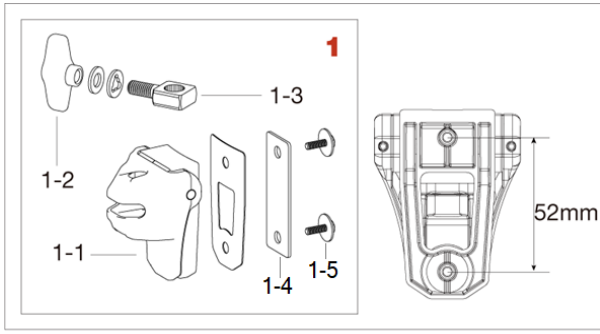

## Tom Brackets

### S.L.P. Drum Kit (Studio Maple, Fat Spruce, New Vintage Hickory)

No.	Model No.	Description
<b>1</b>	MTB100	Tom bracket w/ rubber plate, metal back plate and screws assembly
1-1	MTB100-1	Casting only
1-2	WN8P	Wing nut (2pcs/pack)
1-3	EBA820	Eye bolt M8x20mm
1-4	MTB20-6	Metal back plate
1-5	MS414B20P	Mounting screw M4x14mm (20pcs/set)

### Imperialstar (2019~(IE Model))

No.	Model No.	Description
<b>1</b>	MTB75E	Tom bracket
1-1	MTB75E-1	Casting only
1-2	EB820WN8H	Eye bolt M8x20mm, washer & T-nut M8 assembly
1-21	WN8RM	Wing nut M8
1-22	EB820EH	Eye bolt M8x20mm
*sold separately	MS412B20P	Mounting screw M4x12mm (20pcs/set)