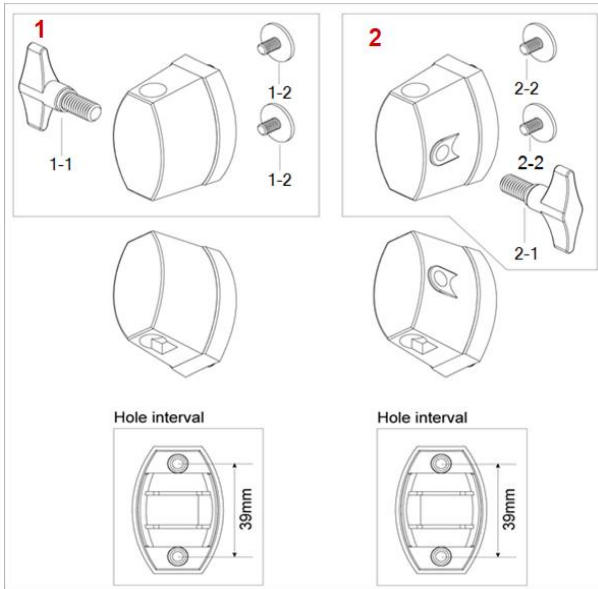

Tom Brackets

Stagestar (2016~)

No.	Model No.	Description
1	MTBSGR	Bracket for 12" tom tom
1-1	TS815J	T-bolt M8x15mm
1-2	MS510B20P	Mounting screw M5x10mm (20pc/set)
2	MTBSGL	Bracket for 10" tom tom
2-1	TS815J	T-bolt M8x15mm
2-2	MS510B20P	Mounting screw M5x10mm (20pcs/set)