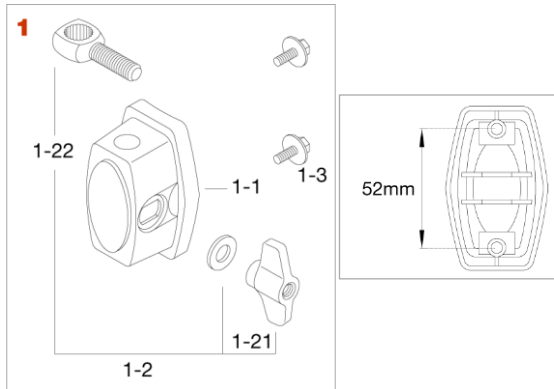

## Tom Brackets

### S.L.P. Drum Kit (Studio Maple, Fat Spruce, New Vintage Hickory)

No.	Model No.	Description
<b>1</b>	MTB100	Tom bracket w/ rubber plate, metal back plate and screws assembly
1-1	MTB100-1	Casting only
1-2	WN8P	Wing nut (2pcs/pack)
1-3	EBA820	Eye bolt M8x20mm
1-4	MTB20-6	Metal back plate
1-5	MS414B20P	Mounting screw M4x14mm (20pcs/set)

### Imperialstar (2019~(IE Model))

No.	Model No.	Description
<b>1</b>	MTB75E	Tom bracket
1-1	MTB75E-1	Casting only
1-2	EB820WN8H	Eye bolt M8x20mm, washer & T-nut M8 assembly
1-21	WN8RM	Wing nut M8
1-22	EB820EH	Eye bolt M8x20mm
*sold separately	MS412B20P	Mounting screw M4x12mm (20pcs/set)