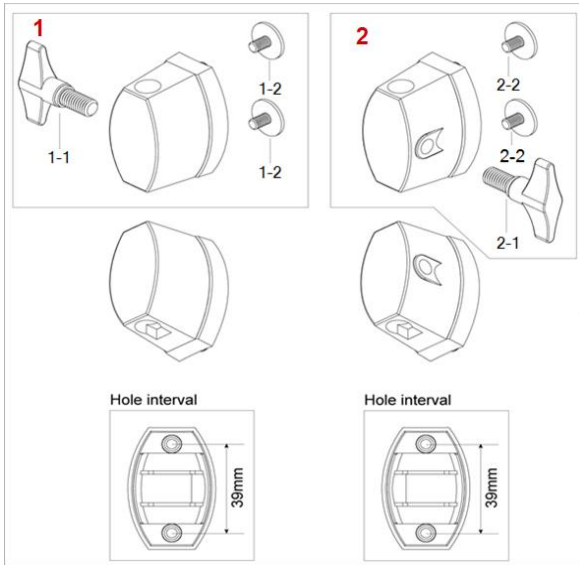

Imperialstar (2017-2018, 2023~(IP Model))

Black Nickel Plated finish		
No.	Model No.	Description
1	MTB25EBN	Tom bracket
1-1	MTB25E-1BN	Casting only
1-2	EBS820WBN	Eye bolt M8x20mm, washer & wing nut assembly
1-21	WN8BNP	Wing nut M8 (2pcs/set)
1-22	EBA820	Eye bolt M8x20mm
1-3	MS414B20P	Mounting sems screw M4x14mm (20pcs/set)

Tom Brackets

Club-JAM, Club-JAM Mini, Club-JAM Suitcase, Club-JAM Flyer, Rhythm Mate

No.	Model No.	Description
1	MTBRM	Bracket for tom tom & floor tom
1-1	TS816RM	T-bolt M8x16mm
1-2	MS412B20P	Mounting screw M4x12mm (20pcs/set)

Club-JAM Pancake

No.	Model No.	Description
1	MTB6810P	Spur bracket
1-1	EBA830WN	Eye bolt, washer & nut assembly
2-1	MTB15BP	Metal back plate

Tom Brackets

Stagestar (2016~)

No.	Model No.	Description
1	MTBSGR	Bracket for 12" tom tom
1-1	TS815J	T-bolt M8x15mm
1-2	MS510B20P	Mounting screw M5x10mm (20pc/set)
2	MTBSGL	Bracket for 10" tom tom
2-1	TS815J	T-bolt M8x15mm
2-2	MS510B20P	Mounting screw M5x10mm (20pcs/set)