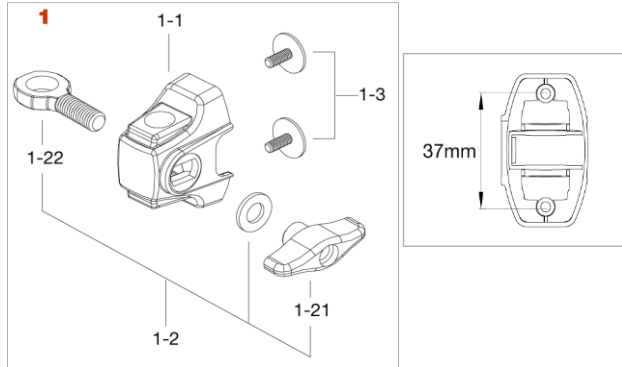

### S.L.P. Drum Kit (Studio Maple, Fat Spruce, New Vintage Hickory)

No.	Model No.	Description
<b>1</b>	MTB100	Tom bracket w/ rubber plate, metal back plate and screws assembly
1-1	MTB100-1	Casting only
1-2	WN8P	Wing nut (2pcs/pack)
1-3	EBA820	Eye bolt M8x20mm
1-4	MTB20-6	Metal back plate
1-5	MS414B20P	Mounting screw M4x14mm (20pcs/set)

### Imperialstar (2019~(IE Model))

No.	Model No.	Description
<b>1</b>	MTB75E	Tom bracket
1-1	MTB75E-1	Casting only
1-2	EB820WN8H	Eye bolt M8x20mm, washer & T-nut M8 assembly
1-21	WN8RM	Wing nut M8
1-22	EB820EH	Eye bolt M8x20mm
*sold separately	MS412B20P	Mounting screw M4x12mm (20pcs/set)