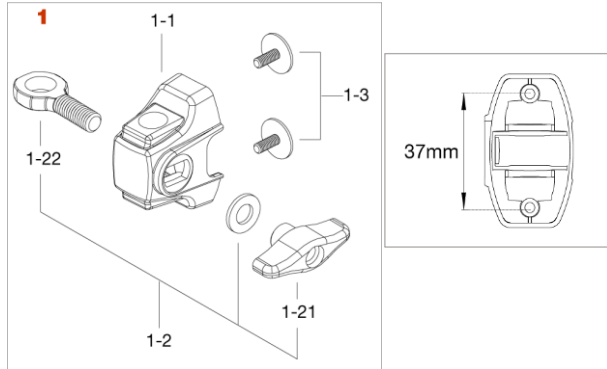

Tom Brackets

S.L.P. Drum Kit (Studio Maple, Fat Spruce, New Vintage Hickory)

No.	Model No.	Description
1	MTB100	Tom bracket w/ rubber plate, metal back plate and screws assembly
1-1	MTB100-1	Casting only
1-2	WN8P	Wing nut (2pcs/pack)
1-3	EBA820	Eye bolt M8x20mm
1-4	MTB20-6	Metal back plate
1-5	MS414B20P	Mounting screw M4x14mm (20pcs/set)

Imperialstar (2019~(IE Model))

No.	Model No.	Description
1	MTB75E	Tom bracket
1-1	MTB75E-1	Casting only
1-2	EB820WN8H	Eye bolt M8x20mm, washer & T-nut M8 assembly
1-21	WN8RM	Wing nut M8
1-22	EB820EH	Eye bolt M8x20mm
*sold separately	MS412B20P	Mounting screw M4x12mm (20pcs/set)

Imperialstar (2005~2018, 2023~(IP Model))

Cocktail-JAM / Cocktail-JAM Mini

No.	Model No.	Description
Chrome Plated Finish		
1	MTB25E	Tom bracket
1-1	MTB25E-1	Casting only
1-2	EB820WN8W	Eye bolt M8x20mm, washer & wing nut assembly
1-21	WN8P	Wing nut M8 (2pcs/set)
1-22	EBA820	Eye bolt M8x20mm
1-3	MS414B20P	Mounting sems screw M4x14mm (20pcs/set)

Club-JAM Pancake

No.	Model No.	Description
1	MTB6810P	Spur bracket
1-1	EBA830WN	Eye bolt, washer & nut assembly
2-1	MTB15BP	Metal back plate

Tom Brackets

Stagestar (2016~)

No.	Model No.	Description
1	MTBSGR	Bracket for 12" tom tom
1-1	TS815J	T-bolt M8x15mm
1-2	MS510B20P	Mounting screw M5x10mm (20pc/set)
2	MTBSGL	Bracket for 10" tom tom
2-1	TS815J	T-bolt M8x15mm
2-2	MS510B20P	Mounting screw M5x10mm (20pcs/set)