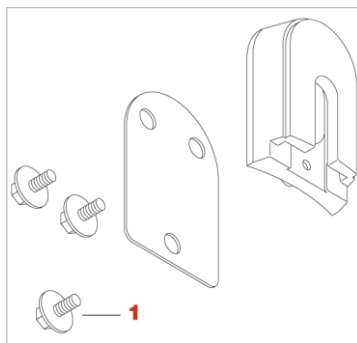

Octoban

No.	Model No.	Description
	MTB-OCT	Bracket w/screws
1	MS412B20P	Mounting screw M4x12mm (20pcs/set)