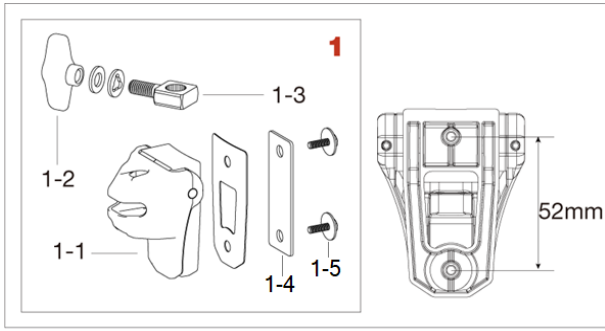

Tom Brackets

S.L.P. Drum Kit (Studio Maple, Fat Spruce, New Vintage Hickory)

No.	Model No.	Description
1	MTB100	Tom bracket w/ rubber plate, metal back plate and screws assembly
1-1	MTB100-1	Casting only
1-2	WN8P	Wing nut (2pcs/pack)
1-3	EBA820	Eye bolt M8x20mm
1-4	MTB20-6	Metal back plate
1-5	MS414B20P	Mounting screw M4x14mm (20pcs/set)

Imperialstar (2019~(IE Model))

No.	Model No.	Description
1	MTB75E	Tom bracket
1-1	MTB75E-1	Casting only
1-2	EB820WN8H	Eye bolt M8x20mm, washer & T-nut M8 assembly
1-21	WN8RM	Wing nut M8
1-22	EB820EH	Eye bolt M8x20mm
*sold separately	MS412B20P	Mounting screw M4x12mm (20pcs/set)

Imperialstar (2005~2018, 2023~(IP Model))

Cocktail-JAM / Cocktail-JAM Mini

No.	Model No.	Description
Chrome Plated Finish		
1	MTB25E	Tom bracket
1-1	MTB25E-1	Casting only
1-2	EB820WN8W	Eye bolt M8x20mm, washer & wing nut assembly
1-21	WN8P	Wing nut M8 (2pcs/set)
1-22	EBA820	Eye bolt M8x20mm
1-3	MS414B20P	Mounting sems screw M4x14mm (20pcs/set)

Club-JAM Pancake

No.	Model No.	Description
1	MTB6810P	Spur bracket
1-1	EBA830WN	Eye bolt, washer & nut assembly
2-1	MTB15BP	Metal back plate

Tom Brackets

Stagestar (2016~)

No.	Model No.	Description
1	MTBSGR	Bracket for 12" tom tom
1-1	TS815J	T-bolt M8x15mm
1-2	MS510B20P	Mounting screw M5x10mm (20pc/set)
2	MTBSGL	Bracket for 10" tom tom
2-1	TS815J	T-bolt M8x15mm
2-2	MS510B20P	Mounting screw M5x10mm (20pcs/set)