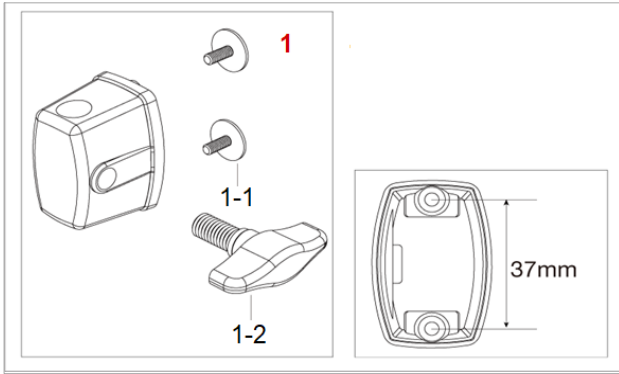

Tom Brackets

Club-JAM, Club-JAM Mini, Club-JAM Suitcase, Club-JAM Flyer, Rhythm Mate

No.	Model No.	Description
1	MTBRM	Bracket for tom tom & floor tom
1-1	TS816RM	T-bolt M8x16mm
1-2	MS412B20P	Mounting screw M4x12mm (20pcs/set)