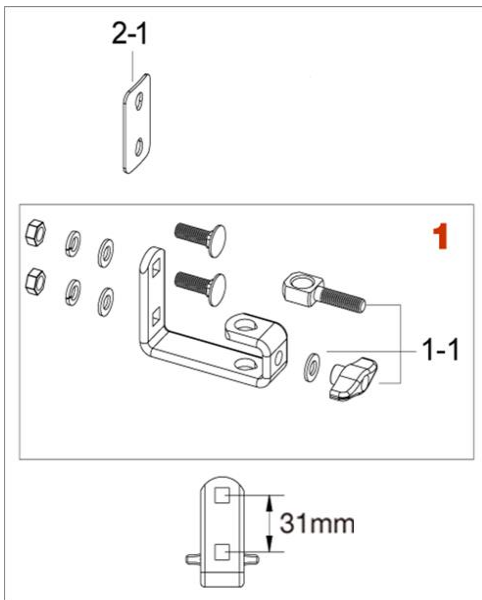

Imperialstar (2005~2018, 2023~(IP Model))

Cocktail-JAM / Cocktail-JAM Mini

No.	Model No.	Description
Chrome Plated Finish		
1	MTB25E	Tom bracket
1-1	MTB25E-1	Casting only
1-2	EB820WN8W	Eye bolt M8x20mm, washer & wing nut assembly
1-21	WN8P	Wing nut M8 (2pcs/set)
1-22	EBA820	Eye bolt M8x20mm
1-3	MS414B20P	Mounting sems screw M4x14mm (20pcs/set)

Imperialstar (2017-2018, 2023~(IP Model))

Black Nickel Plated finish		
No.	Model No.	Description
1	MTB25EBN	Tom bracket
1-1	MTB25E-1BN	Casting only
1-2	EBS820WBN	Eye bolt M8x20mm, washer & wing nut assembly
1-21	WN8BNP	Wing nut M8 (2pcs/set)
1-22	EBA820	Eye bolt M8x20mm
1-3	MS414B20P	Mounting sems screw M4x14mm (20pcs/set)

Tom Brackets

Club-JAM, Club-JAM Mini, Club-JAM Suitcase, Club-JAM Flyer, Rhythm Mate

No.	Model No.	Description
1	MTBRM	Bracket for tom tom & floor tom
1-1	TS816RM	T-bolt M8x16mm
1-2	MS412B20P	Mounting screw M4x12mm (20pcs/set)

Club-JAM Pancake

No.	Model No.	Description
1	MTB6810P	Spur bracket
1-1	EBA830WN	Eye bolt, washer & nut assembly
2-1	MTB15BP	Metal back plate

Tom Brackets

Stagestar (2016~)

No.	Model No.	Description
1	MTBSGR	Bracket for 12" tom tom
1-1	TS815J	T-bolt M8x15mm
1-2	MS510B20P	Mounting screw M5x10mm (20pc/set)
2	MTBSGL	Bracket for 10" tom tom
2-1	TS815J	T-bolt M8x15mm
2-2	MS510B20P	Mounting screw M5x10mm (20pcs/set)