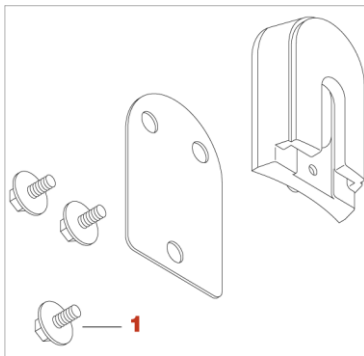

Tom Brackets

Club-JAM, Club-JAM Mini, Club-JAM Suitcase, Club-JAM Flyer, Rhythm Mate

No.	Model No.	Description
1	MTBRM	Bracket for tom tom & floor tom
1-1	TS816RM	T-bolt M8x16mm
1-2	MS412B20P	Mounting screw M4x12mm (20pcs/set)

Club-JAM Pancake

No.	Model No.	Description
1	MTB6810P	Spur bracket
1-1	EBA830WN	Eye bolt, washer & nut assembly
2-1	MTB15BP	Metal back plate

Tom Brackets

Stagestar (2016~)

No.	Model No.	Description
1	MTBSGR	Bracket for 12" tom tom
1-1	TS815J	T-bolt M8x15mm
1-2	MS510B20P	Mounting screw M5x10mm (20pc/set)
2	MTBSGL	Bracket for 10" tom tom
2-1	TS815J	T-bolt M8x15mm
2-2	MS510B20P	Mounting screw M5x10mm (20pcs/set)

Octoban

No.	Model No.	Description
	MTB-OCT	Bracket w/screws
1	MS412B20P	Mounting screw M4x12mm (20pcs/set)