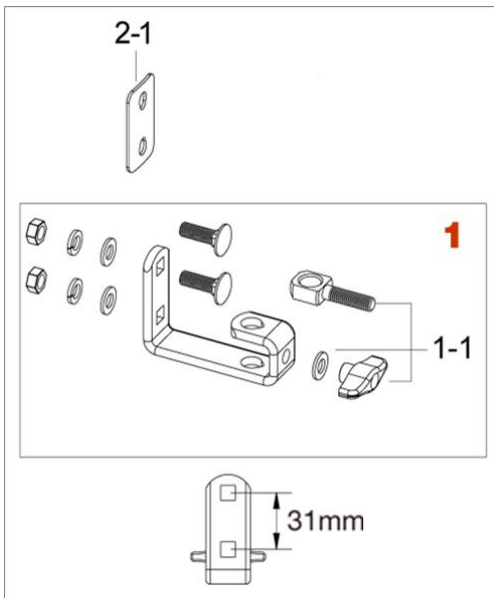

Club-JAM Pancake

No.	Model No.	Description
1	MTB6810P	Spur bracket
1-1	EBA830WN	Eye bolt, washer & nut assembly
2-1	MTB15BP	Metal back plate