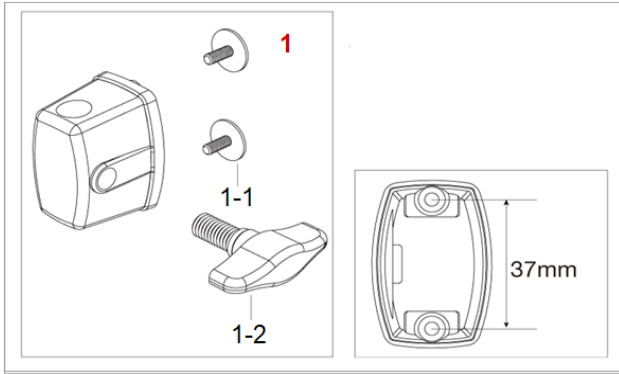

Tom Brackets

Club-JAM, Club-JAM Mini, Club-JAM Suitcase, Club-JAM Flyer, Rhythm Mate

No.	Model No.	Description
1	MTBRM	Bracket for tom tom & floor tom
1-1	TS816RM	T-bolt M8x16mm
1-2	MS412B20P	Mounting screw M4x12mm (20pcs/set)