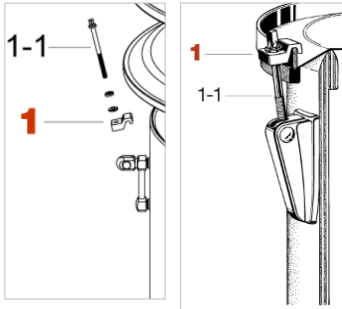

No.	Model No.	Description
	MCHIPC	Claw Hook & Tension bolt assembly (Chrome plated finish)
	MCHIPNC	Claw Hook & Tension bolt assembly (Black Nickel plated finish)
1	MS686SHP	Tension bolt W7/32 x 86mm w/ metal washer (2pcs/set)
2	MCHLJP	Hook only(Chrome plated finish)
2	MCHLJPBN	Hook only(Black Nickel plated finish)

Imperialstar (2019-(IE Model)), Club-JAM, Club-JAM Suitcase, Club-JAM Flyer, Rhythm Mate

No.	Model No.	Description
	MCH10CLJ	Claw Hook & Tension bolt assembly
1	MS690SHP	Tension bolt W7/32 x 90mm w/ metal washer (2pcs/set)
2	MCH10-1	Hook only

Club-JAM Mini

No.	Model No.	Description
	MCH10RM	Claw Hook & Tension bolt assembly
1	MS680SHP	Tension bolt W7/32 x 80mm w/ metal washer (2pcs/set)
2	MCH10-1	Hook only

Tension Bolt

Club-JAM Pancake

No.	Model No.	Description
	MCHLJPC	Claw Hook & Tension bolt assembly
1	MS661SHP	Tension bolt W7/32 x 61mm w/ metal washer (2pcs/set)
2	MCHLJP	Hook only

Stagestar (2016-)

No.	Model No.	Description
	MCH03SG	Claw Hook Assembly
1	MS690SHP	Tension bolt W7/32 x 90mm w/ metal washer (2pcs/set)
2	MCH03-1	Hook only

Gong Bass Drum

No.	Model No.	Description
1	6595	Claw Hook only
	MS676SHP	Tension bolt W7/32 x 76mm w/ metal washer (2pcs/set) since 2022 model
1-1	MS686SHP	Tension bolt W7/32 x 86mm w/ metal washer (2pcs/set) until 2021 model