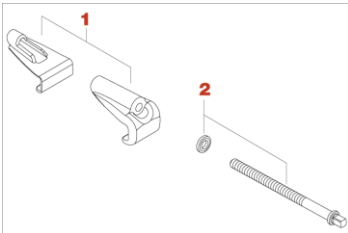

Superstar Classic

No.	Model No.	Description
	MCHSCRDC	Claw Hook & Tension bolt assembly
1	MCHSCRD	Hook & rubber plate set
2	MS694SHP	Tension bolt W7/32 x 94mm w/ metal washer (2pcs/set)