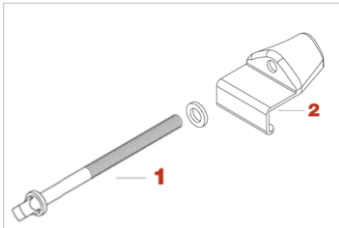

Starclassic Bubinga Omni-Tune

No.	Model No.	Description
	MCH-OTH	Claw Hook & Spacer (Brushed Nickel plated finish)

Starclassic, Superstar Hyper-Drive, Silverstar (2014-)

Chrome Plated Finish		
No.	Model No.	Description
	MCHSCRN	Claw Hook & Spacer (Chrome plated finish)
	MCHSCRHN	Claw Hook & Spacer (Brushed Nickel plated finish)
	MCHSCRBNN	Claw Hook & Spacer (Black Nickel plated finish)
	MCHSCRUN	Claw Hook & Spacer (Smoked Black Nickel plated finish)

Superstar Classic

No.	Model No.	Description
	MCHSCRDC	Claw Hook & Tension bolt assembly
1	MCHSCRD	Hook & rubber plate set
2	MS694SHP	Tension bolt W7/32 x 94mm w/ metal washer (2pcs/set)

Imperialstar (2023-(IP Model))