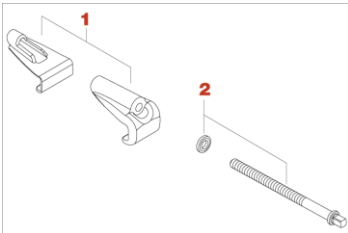

Tension Bolt

STAR Drum

No.	Model No.	Description
	MCH90FC	Claw Hook & Tension bolt assembly
1	PW620	Plastic washer (20pcs/set)
2	SRW620P	Hold Tight washer(20pcs/set)
3	MS694SHP	Tension bolt W7/32 x 94mm w/ metal washer (2pcs/set)

Starclassic Bubinga Omni-Tune

No.	Model No.	Description
	MCH-OTH	Claw Hook & Spacer (Brushed Nickel plated finish)

Starclassic, Superstar Hyper-Drive, Silverstar (2014-)

Chrome Plated Finish		
No.	Model No.	Description
	MCHSCRN	Claw Hook & Spacer (Chrome plated finish)
	MCHSCRHN	Claw Hook & Spacer (Brushed Nickel plated finish)
	MCHSCRBNN	Claw Hook & Spacer (Black Nickel plated finish)
	MCHSCRUN	Claw Hook & Spacer (Smoked Black Nickel plated finish)

Superstar Classic

No.	Model No.	Description
	MCHSCRDC	Claw Hook & Tension bolt assembly
1	MCHSCRD	Hook & rubber plate set
2	MS694SHP	Tension bolt W7/32 x 94mm w/ metal washer (2pcs/set)

Imperialstar (2023-(IP Model))