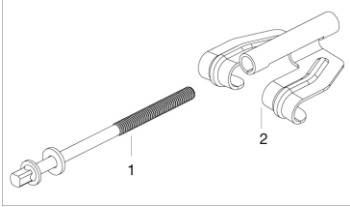

Imperialstar (2019-(IE Model)), Club-JAM, Club-JAM Suitcase, Club-JAM Flyer, Rhythm Mate

| No. | Model No. | Description |
|-----|-----------|--|
| | MCH10CLJ | Claw Hook & Tension bolt assembly |
| 1 | MS690SHP | Tension bolt W7/32 x 90mm w/ metal washer (2pcs/set) |
| 2 | MCH10-1 | Hook only |

Club-JAM Mini

| No. | Model No. | Description |
|-----|-----------|--|
| | MCH10RM | Claw Hook & Tension bolt assembly |
| 1 | MS680SHP | Tension bolt W7/32 x 80mm w/ metal washer (2pcs/set) |
| 2 | MCH10-1 | Hook only |

Tension Bolt

Club-JAM Pancake

| No. | Model No. | Description |
|-----|-----------|--|
| | MCHLJPC | Claw Hook & Tension bolt assembly |
| 1 | MS661SHP | Tension bolt W7/32 x 61mm w/ metal washer (2pcs/set) |
| 2 | MCHLJP | Hook only |

Stagestar (2016-)

| No. | Model No. | Description |
|-----|-----------|--|
| | MCH03SG | Claw Hook Assembly |
| 1 | MS690SHP | Tension bolt W7/32 x 90mm w/ metal washer (2pcs/set) |
| 2 | MCH03-1 | Hook only |