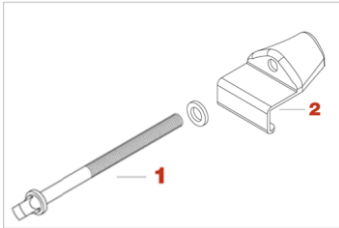

Imperialstar (2023-(IP Model))

No.	Model No.	Description
	MCHIPC	Claw Hook & Tension bolt assembly (Chrome plated finish)
	MCHIPNC	Claw Hook & Tension bolt assembly (Black Nickel plated finish)
1	MS686SHP	Tension bolt W7/32 x 86mm w/ metal washer (2pcs/set)
2	MCHLJP	Hook only(Chrome plated finish)
2	MCHLJPBN	Hook only(Black Nickel plated finish)