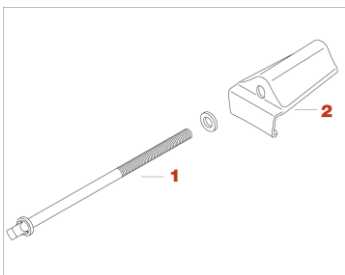

Imperialstar (2019-(IE Model)), Club-JAM, Club-JAM Suitcase, Club-JAM Flyer, Rhythm Mate

No.	Model No.	Description
	MCH10CLJ	Claw Hook & Tension bolt assembly
1	MS690SHP	Tension bolt W7/32 x 90mm w/ metal washer (2pcs/set)
2	MCH10-1	Hook only