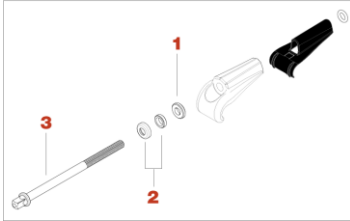

Tension Bolt

STAR Drum

No.	Model No.	Description
	MCH90FC	Claw Hook & Tension bolt assembly
1	PW620	Plastic washer (20pcs/set)
2	SRW620P	Hold Tight washer(20pcs/set)
3	MS694SHP	Tension bolt W7/32 x 94mm w/ metal washer (2pcs/set)