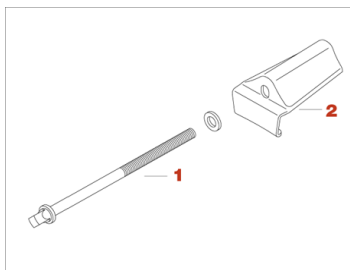

Club-JAM Mini

No.	Model No.	Description
	MCH10RM	Claw Hook & Tension bolt assembly
1	MS680SHP	Tension bolt W7/32 x 80mm w/ metal washer (2pcs/set)
2	MCH10-1	Hook only