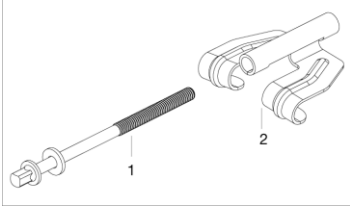

No.	Model No.	Description
	MCHIPC	Claw Hook & Tension bolt assembly (Chrome plated finish)
	MCHIPNC	Claw Hook & Tension bolt assembly (Black Nickel plated finish)
1	MS686SHP	Tension bolt W7/32 x 86mm w/ metal washer (2pcs/set)
2	MCHLJP	Hook only(Chrome plated finish)
2	MCHLJPBN	Hook only(Black Nickel plated finish)

Imperialstar (2019-(IE Model)), Club-JAM, Club-JAM Suitcase, Club-JAM Flyer, Rhythm Mate

No.	Model No.	Description
	MCH10CLJ	Claw Hook & Tension bolt assembly
1	MS690SHP	Tension bolt W7/32 x 90mm w/ metal washer (2pcs/set)
2	MCH10-1	Hook only

Club-JAM Mini

No.	Model No.	Description
	MCH10RM	Claw Hook & Tension bolt assembly
1	MS680SHP	Tension bolt W7/32 x 80mm w/ metal washer (2pcs/set)
2	MCH10-1	Hook only

Tension Bolt

Club-JAM Pancake

No.	Model No.	Description
	MCHLJPC	Claw Hook & Tension bolt assembly
1	MS661SHP	Tension bolt W7/32 x 61mm w/ metal washer (2pcs/set)
2	MCHLJP	Hook only

Stagestar (2016-)

No.	Model No.	Description
	MCH03SG	Claw Hook Assembly
1	MS690SHP	Tension bolt W7/32 x 90mm w/ metal washer (2pcs/set)
2	MCH03-1	Hook only

Gong Bass Drum

No.	Model No.	Description
1	6595	Claw Hook only
	MS676SHP	Tension bolt W7/32 x 76mm w/ metal washer (2pcs/set) since 2022 model
1-1	MS686SHP	Tension bolt W7/32 x 86mm w/ metal washer (2pcs/set) until 2021 model