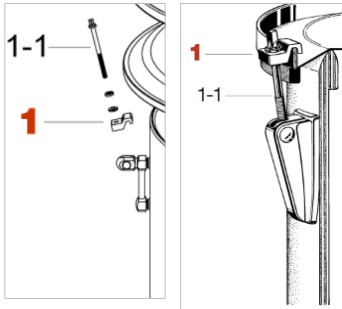

Club-JAM Mini

| No. | Model No. | Description |
|-----|-----------|--|
| | MCH10RM | Claw Hook & Tension bolt assembly |
| 1 | MS680SHP | Tension bolt W7/32 x 80mm w/ metal washer (2pcs/set) |
| 2 | MCH10-1 | Hook only |

Tension Bolt

Club-JAM Pancake

| No. | Model No. | Description |
|-----|-----------|--|
| | MCHLJPC | Claw Hook & Tension bolt assembly |
| 1 | MS661SHP | Tension bolt W7/32 x 61mm w/ metal washer (2pcs/set) |
| 2 | MCHLJP | Hook only |

Stagestar (2016-)

| No. | Model No. | Description |
|-----|-----------|--|
| | MCH03SG | Claw Hook Assembly |
| 1 | MS690SHP | Tension bolt W7/32 x 90mm w/ metal washer (2pcs/set) |
| 2 | MCH03-1 | Hook only |