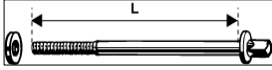

Tension Bolt

1 Metal Washer

2 Hold Tight Washer

3 Plastic Washer

4 Ruber O-ring

5 Tension Lock

Model No.	Size / Description
Chrome Plated Finish	
MS632SHP	Tension bolt W7/32xL32mm w/ metal washer (2pcs/set)
MS642SHP	Tension bolt W7/32xL42mm w/ metal washer (2pcs/set)
MS648SHP	Tension bolt W7/32xL48mm w/ metal washer (2pcs/set)
MS654SHP	Tension bolt W7/32xL54mm w/ metal washer (2pcs/set)
MS661SHOP	Short square head bolt w/metal wahsr W7/32xL61mm (2pcs/set)
MS661SHP	Tension bolt W7/32xL61mm w/ metal washer (2pcs/set)
MS666SHP	Tension bolt W7/32xL66mm w/ metal washer (2pcs/set)
MS672SHP	Tension bolt W7/32xL72mm w/ metal washer (2pcs/set)
MS676SHP	Tension bolt W7/32xL76mm w/ metal washer (2pcs/set)
MS680SHP	Tension bolt W7/32xL80mm w/ metal washer (2pcs/set)
MS686SHP	Tension bolt W7/32xL86mm w/ metal washer (2pcs/set)
MS690SHP	Tension bolt W7/32xL90mm w/ metal washer (2pcs/set)
MS694SHP	Tension bolt W7/32xL94mm w/ metal washer (2pcs/set)
MS6105SHP	Tension bolt W7/32xL105mm w/ metal washer (2pcs/set)
MS6110SHP	Tension bolt W7/32xL110mm w/ metal washer (2pcs/set)
Brushed Nickel Plated Finish	
MS642SHPH	Tension bolt W7/32xL42mm w/ metal washer (2pcs/set)
MS648SHPH	Tension bolt W7/32xL48mm w/ metal washer (2pcs/set)
MS686SHPH	Tension bolt W7/32xL86mm w/ metal washer (2pcs/set)
Black Nickel Plated Finish	
MS642SHPBN	Tension bolt W7/32xL42mm w/ metal washer (2pcs/set)
MS648SHPBN	Tension bolt W7/32xL48mm w/ metal washer (2pcs/set)
MS654SHPBN	Tension bolt W7/32xL54mm w/ metal washer (2pcs/set)
MS661SHPBN	Tension bolt W7/32xL61mm w/ metal washer (2pcs/set)
MS666SHPBN	Tension bolt W7/32xL66mm w/ metal washer (2pcs/set)
MS676SHPBN	Tension bolt W7/32xL76mm w/ metal washer (2pcs/set)
MS686SHPBN	Tension bolt W7/32xL86mm w/ metal washer (2pcs/set)
MS6110PBN	Tension bolt W7/32xL110mm w/ metal washer (2pcs/set)