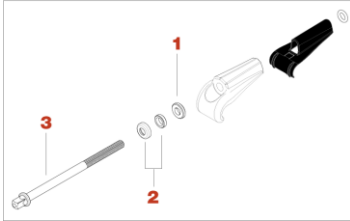

Tension Bolt

Swingstar (2011-2016)			
	Tom Tom	MS648SHP	Chrome plated finish
	Floor Tom	MS648SHP	Chrome plated finish
	Bass Drum	MS686SHP	Chrome plated finish
	Snare Drum	MS648SHP	Chrome, 5" depth snare drum
Club-JAM			
	Tom Tom	MS642SHP	Chrome, 7" depth tom tom
	Floor Tom	MS642SHP	Chrome, 7" depth floor tom
	Bass Drum	MS661SHP	Chrome, 4" depth floor tom
		MS680SHP	Chrome, 7" depth bass drum
		MS690SHP	Chrome, 10", 12"&15" depth bass drum
	Snare Drum	MS642SHP	Chrome, 4" & 5" depth snare drum
Cocktail-JAM			
	Tom Tom	MS648SHP	Chrome, 5" depth tom tom
	Floor Tom	MS648SHP	Chrome, 5.5" depth floor tom
	Bass Drum	MS648SHP	Chrome, 6" depth floor tom
	Snare Drum	MS648SHP	Chrome, 5" depth snare drum
TAMA Percussion			
	Octoban	MS661SHOP	Chrome, short square head bolt
	Gong Bass	MS676SHP	Chrome, since 2020 model
		MS686SHP	Chrome, until 2020 model

Tension Bolt

STAR Drum

No.	Model No.	Description
	MCH90FC	Claw Hook & Tension bolt assembly
1	PW620	Plastic washer (20pcs/set)
2	SRW620P	Hold Tight washer(20pcs/set)
3	MS694SHP	Tension bolt W7/32 x 94mm w/ metal washer (2pcs/set)