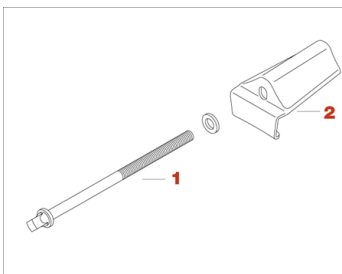

Club-JAM Mini

No.	Model No.	Description
	MCH10RM	Claw Hook & Tension bolt assembly
1	MS680SHP	Tension bolt W7/32 x 80mm w/ metal washer (2pcs/set)
2	MCH10-1	Hook only