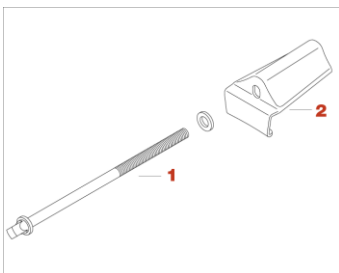

Imperialstar (2019-(IE Model)), Club-JAM, Club-JAM Suitcase, Club-JAM Flyer, Rhythm Mate

No.	Model No.	Description
	MCH10CLJ	Claw Hook & Tension bolt assembly
1	MS690SHP	Tension bolt W7/32 x 90mm w/ metal washer (2pcs/set)
2	MCH10-1	Hook only