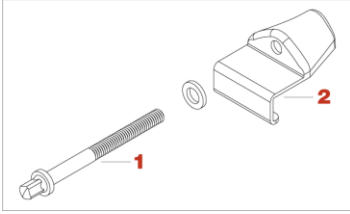

Tension Bolt

Club-JAM Pancake

No.	Model No.	Description
	MCHLJPC	Claw Hook & Tension bolt assembly
1	MS661SHP	Tension bolt W7/32 x 61mm w/ metal washer (2pcs/set)
2	MCHLJP	Hook only