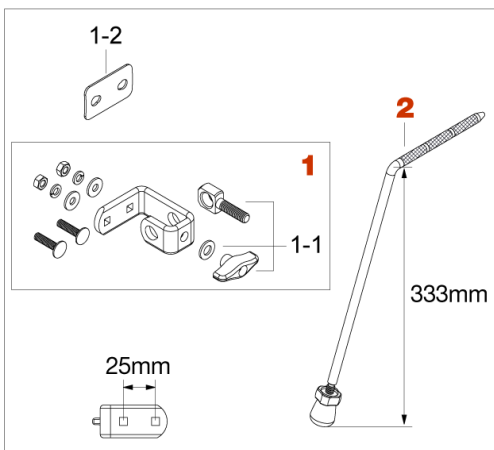

Imperialstar (2005~2011)

⊘ soconinued model

No.	Model No.	Substitutable Model No.	Description
1	MSB60 ⊘		Bass Drum Spur Bracket
1-1	MSB601		Spur bracket only
1-2	HB840WN8		Bolt M8x40mm, nut & washer assembly
1-21	WN8P		Wing nut M8, 2pcs/set
1-3	S812SH		Square head bolt M8x12mm
*sold separately	MS412B20P		Mounting sems screw M4x12mm (20pcs/set)
2	MSPIPT ⊘		Bass Drum Spur (2pcs/set)
2-1	MSP-NT		Nylon nut
2-2	MSP-RT		Plastic nut (toe)

Bass Drum Spur / Spur Bracket

 : discontinued model

Club Jam, Rhythm Mate

No.	Model No.	Substitutable Model No.	Description
1	MSBRM		Spur bracket
1-1	WN8RM		Wing nut M8
1-2	MS514B20P		Mounting screw M5x14mm (20pcs/set)
2	MSPCLJT		Spur for 18" Club-Jam and Club-Jam Mini (2pcs/set)
3	MSPCLJTL		Spur for 14" Club-Jam Flyer and Rhythm Mate (2pcs/set)
4	MSPCLJTLL		Spur for 16" Club-Jam Suitcase (2pcs/set)

Club Jam Pancake

No.	Model No.	Substitutable Model No.	Description
1	MTBS6810		Spur bracket
1-1	EBA830WN		Eye bolt, washer & nut assembly
1-2	MTB15BP		Metal back plate
2	MSPCLJTP		Spur for Club-Jam Pancake(2pcs/set)