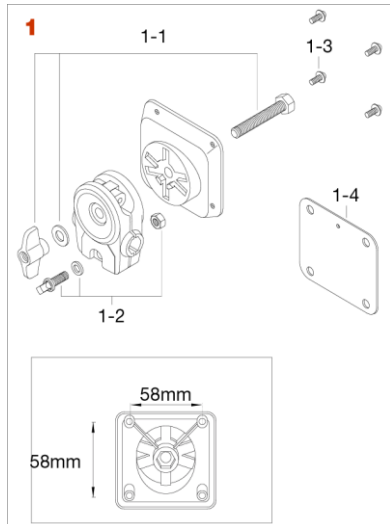

Bass Drum Spur / Spur Bracket

⊘ : discontinued model

Starclassic Performer, Silverstar

No.	Model No.	Substitutable Model No.	Description
Chrome Plated Finish			
1	MSB10		Spur bracket
1-1	HB850WN8W		Bolt M8x50mm, washer & t-nut set
1-2	MS620HNT6W		Square head bolt M6x20mm, washer & nut set
1-3	MS414B20P		Mounting Screw M4x14mm (20pcs/set)
1-4	MSB30-04		Rubber spacer
2	MSP-RSC2P		Bass drum spur Φ12mmx L=346mm for 20" & 22" diameter 8 lug bass drum (2pcs/set)
	MSP-RSC4P		Bass drum spur Φ12mmx L=315mm for 24" diameter 10 lug bass drum (2pcs/set)
2-1	MSP-RT		Rubber nut
2-2	MSP-NT		Metal nut

Superstar Hyper-Drive

Black Nickel Plated Finish			
1	MSB10BN		Spur bracket
1-1	HBS850WBN		Bolt M8x50mm, washer & wing nut set
1-2	MSS620WSBN		Square head bolt M6x20mm, washer & hex nut set
1-3	MS414B20P		Mounting Screw M4x14mm (20pcs/set)
1-4	MSB30-04		Rubber spacer
2	MSPRSC2BNP		Bass drum spur Φ12mmx L=346mm for 20" & 22" diameter 8 lug bass drum (2pcs/set)
	MSPRSC4BNP		Bass drum spur Φ12mmx L=315mm for 24" diameter 10 lug bass drum (2pcs/set)
2-1	MSP-RT		Rubber nut
2-2	MSP-NTBN		Metal nut