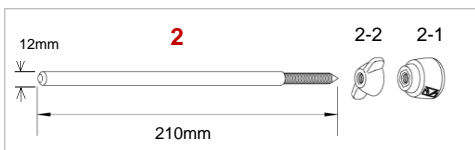

Bass Drum Spur / Spur Bracket

: discontinued model

Starclassic (2005~2022)

Starclassic Walnut/Birch(~2022), Starclassic Performer B/B

No.	Model No.	Substitutable Model No.	Description
Chrome Plated Finish			
1	MSB30R*	MSB35R*	Spur bracket (player's right side)
	MSB30L*	MSB35L*	Spur bracket (player's left side)
1-11	MS620HNT6W		Square head bolt M6x20mm, washer & hex nut set
1-12	HB840WN8T		Bolt M8x40mm, spring, washer & wing nut set
1-2	MSB30-04		Rubber spacer
1-3	MS412B20P		Mounting Screw M4x12mm (20pcs/set)
	MS414B20P		Mounting Screw M4x14mm (20pcs/set)
2	MSP-SCT		Bass drum spur (2pcs/set)
2-1	MSP-RT		Rubber nut
2-2	MSP-NT		Metal nut

*MSB35R and MSB35L come standard with MS412HSB

No.	Model No.	Substitutable Model No.	Description
Brushed Nickel Plated Finish			
1	MSB30RH*		Spur bracket (player's right side)
	MSB30LH*		Spur bracket (player's left side)
1-11	MS620HNTWH		Square head bolt M6x20mm, washer & hex nut set
1-12	HB840WN8TH		Bolt M8x40mm, spring, washer & wing nut set
1-2	MSB30-04		Rubber spacer
1-3	MS412B20P		Mounting Screw M4x12mm (20pcs/set)
	MS414B20P		Mounting Screw M4x14mm (20pcs/set)
2	MSP-SCHNT		Bass drum spur (2pcs/set)
2-1	MSP-RT		Rubber nut
2-2	MSP-NTHN		Metal nut

*MSB30RH and MSB30LH come standard with MS412HSB

No.	Model No.	Substitutable Model No.	Description
Black Nickel Plated Finish			
1	MSB30RBN*	MSB35RBN*	Spur bracket (player's right side)
	MSB30LBN*	MSB35LBN*	Spur bracket (player's left side)
1-11	MSS620WSBN		Square head bolt M6x20mm, washer & hex nut set
1-12	HBS840WSBN		Bolt M8x40mm, spring, washer & wing nut set
1-2	MSB30-04		Rubber spacer
1-3	MS412B20P		Mounting Screw M4x12mm (20pcs/set)
	MS414B20P		Mounting Screw M4x14mm (20pcs/set)
2	MSP-SCBNT		Bass drum spur (2pcs/set)
2-1	MSP-RT		Rubber nut
2-2	MSP-NTBN		Metal nut

*MSB35RBN and MSB35LBN come standard with MS412HSB

No.	Model No.	Substitutable Model No.	Description
Smoked Black Nickel plated finish			
1	MSB30RU*	MSB35RU*	Spur bracket (player's right side)
	MSB30LU*	MSB35LU*	Spur bracket (player's left side)
1-11	MSS620WSBN		Square head bolt M6x20mm, washer & hex nut set
1-12	HB840WN8TH		Bolt M8x40mm, spring, washer & wing nut set
1-2	MSB30-04		Rubber spacer
1-3	MS412B20P		Mounting Screw M4x12mm (20pcs/set)
	MS414B20P		Mounting Screw M4x14mm (20pcs/set)
2	MSP-SCUT		Bass drum spur (2pcs/set)
2-1	MSP-RT		Rubber nut
2-2	MSP-NTU		Metal nut

*MSB35RU and MSB35LU come standard with MS412HSB