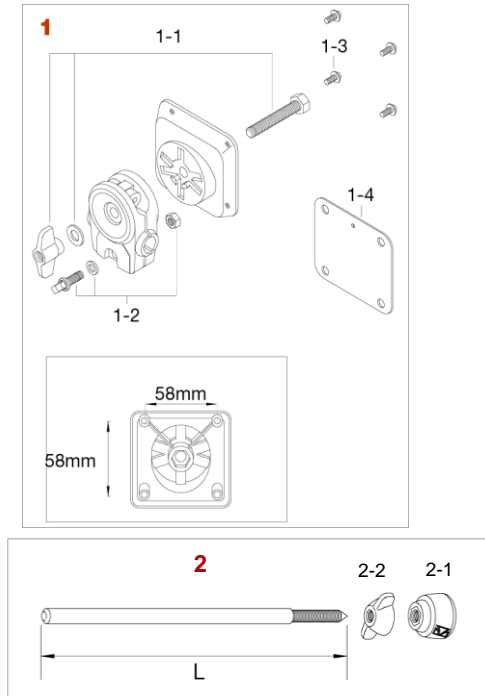

Bass Drum Spur / Spur Bracket

⊘ : discontinued model

Starclassic Performer, Silverstar

No.	Model No.	Substitutable Model No.	Description
Chrome Plated Finish			
1	MSB10		Spur bracket
1-1	HB850WN8W		Bolt M8x50mm, washer & t-nut set
1-2	MS620HNT6W		Square head bolt M6x20mm, washer & nut set
1-3	MS414B20P		Mounting Screw M4x14mm (20pcs/set)
1-4	MSB30-04		Rubber spacer
2	MSP-RSC2P		Bass drum spur $\Phi 12\text{mm} \times L=346\text{mm}$ for 20" & 22" diameter 8 lug bass drum (2pcs/set)
	MSP-RSC4P		Bass drum spur $\Phi 12\text{mm} \times L=315\text{mm}$ for 24" diameter 10 lug bass drum (2pcs/set)
2-1	MSP-RT		Rubber nut
2-2	MSP-NT		Metal nut

Superstar Hyper-Drive

Black Nickel Plated Finish			
1	MSB10BN		Spur bracket
1-1	HBS850WBN		Bolt M8x50mm, washer & wing nut set
1-2	MSS620WSBN		Square head bolt M6x20mm, washer & hex nut set
1-3	MS414B20P		Mounting Screw M4x14mm (20pcs/set)
1-4	MSB30-04		Rubber spacer
2	MSPRSC2BNP		Bass drum spur $\Phi 12\text{mm} \times L=346\text{mm}$ for 20" & 22" diameter 8 lug bass drum (2pcs/set)
	MSPRSC4BNP		Bass drum spur $\Phi 12\text{mm} \times L=315\text{mm}$ for 24" diameter 10 lug bass drum (2pcs/set)
2-1	MSP-RT		Rubber nut
2-2	MSP-NTBN		Metal nut