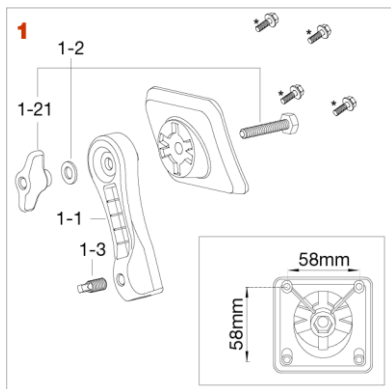

Bass Drum Spur / Spur Bracket

🚫 : discontinued model

Imperialstar (2019~(IE Model), 2005~2018, 2023~(IP Model))

No.	Model No.	Substitutable Model No.	Description
Chrome Plated Finish			
1	MSB65		Spur bracket
1-1	MSB601		Spur bracket only
1-2	HB840WN8		Bolt M8x40mm, nut & washer assembly
1-21	WN8P		Wing nut M8, 2pcs/set
1-3	S812SH		Square head bolt M8x12mm
*sold separately	MS412B20P		Mounting sems screw M4x12mm (20pcs/set)
2	MSPIPT2		Bass Drum Spur (2pcs/set)
2-1	MSP-INT		Nylon nut
2-2	MSP-IRT		Plastic nut (toe)
3	MSPIPT18		Bass Drum Spur for 18"BASS DRUM (2pcs/set)
2-1	MSP-INT		Nylon nut
2-2	MSP-IRT		Plastic nut (toe)

Imperialstar (2017~2019, 2023~(IP Model))

Black Nickel plated finish			
1	MSB65BN		Spur bracket
1-1	MSB601BN		Spur bracket only
1-2	HB840WN8		Mounting bolt M8x40mm, nut & washer set
1-21	WN8P		T-nut M8 (2pcs/set)
1-3	S812SH		Square head bolt M8x12mm
*sold separately	MS412B20P		Mounting sems screw M4x12mm (20pcs/set)
2	MSPIPT2BN		Bass Drum Spur (2pcs/set)
2-1	MSP-INT		Nylon nut
2-2	MSP-IRT		Plastic nut (toe)
3	MSPIPT18BN		Bass Drum Spur for 18"BASS DRUM (2pcs/set)
2-1	MSP-INT		Nylon nut
2-2	MSP-IRT		Plastic nut (toe)

Imperialstar (2005~2011)

🚫 : discontinued model

No.	Model No.	Substitutable Model No.	Description
1	MSB60 🚫		Bass Drum Spur Bracket
1-1	MSB601		Spur bracket only
1-2	HB840WN8		Bolt M8x40mm, nut & washer assembly
1-21	WN8P		Wing nut M8, 2pcs/set
1-3	S812SH		Square head bolt M8x12mm
*sold separately	MS412B20P		Mounting sems screw M4x12mm (20pcs/set)
2	MSPIPT 🚫		Bass Drum Spur (2pcs/set)
2-1	MSP-NT		Nylon nut
2-2	MSP-RT		Plastic nut (toe)