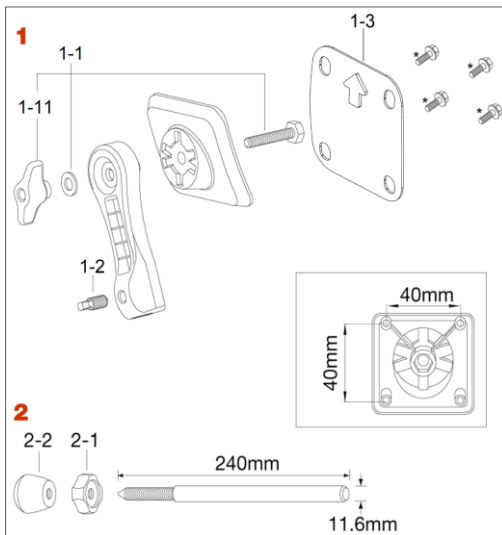

Superstar Classic

No.	Model No.	Substitutable Model No.	Description
Chrome Plated Finish			
1	MSB65P		Spur bracket
1-1	HB840WN8		Bolt M8x40mm, nut & washer assembly
1-11	WN8P		Wing nut M8, 2pcs/set
1-2	S812SH		Square head bolt M8x12mm
1-3	MSB65P-01		Rubber spacer
*sold separately	MS412B20P		Mounting sems screw M4x12mm (20pcs/set)
2	MSIPT2		Bass Drum Spur (2pcs/set)
2-1	MSP-INT		Nylon nut
2-2	MSP-IRT		Plastic nut (toe)