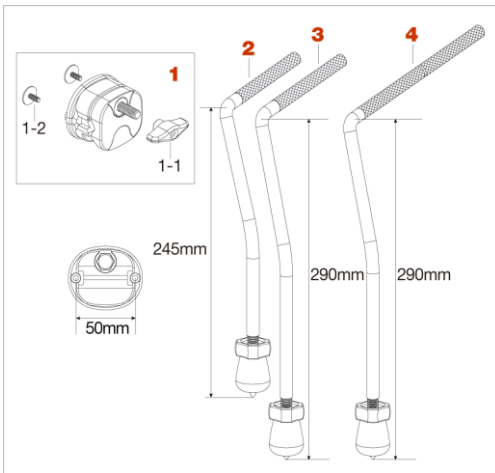

Bass Drum Spur / Spur Bracket

🚫 : discontinued model

Imperialstar (2019~(IE Model), 2005~2018, 2023~(IP Model))

No.	Model No.	Substitutable Model No.	Description
Chrome Plated Finish			
1	MSB65		Spur bracket
1-1	MSB601		Spur bracket only
1-2	HB840WN8		Bolt M8x40mm, nut & washer assembly
1-21	WN8P		Wing nut M8, 2pcs/set
1-3	S812SH		Square head bolt M8x12mm
*sold separately	MS412B20P		Mounting sems screw M4x12mm (20pcs/set)
2	MSPIPT2		Bass Drum Spur (2pcs/set)
2-1	MSP-INT		Nylon nut
2-2	MSP-IRT		Plastic nut (toe)
3	MSPIPT18		Bass Drum Spur for 18"BASS DRUM (2pcs/set)
2-1	MSP-INT		Nylon nut
2-2	MSP-IRT		Plastic nut (toe)

Imperialstar (2017~2019, 2023~(IP Model))

Black Nickel plated finish			
1	MSB65BN		Spur bracket
1-1	MSB601BN		Spur bracket only
1-2	HB840WN8		Mounting bolt M8x40mm, nut & washer set
1-21	WN8P		T-nut M8 (2pcs/set)
1-3	S812SH		Square head bolt M8x12mm
*sold separately	MS412B20P		Mounting sems screw M4x12mm (20pcs/set)
2	MSPIPT2BN		Bass Drum Spur (2pcs/set)
2-1	MSP-INT		Nylon nut
2-2	MSP-IRT		Plastic nut (toe)
3	MSPIPT18BN		Bass Drum Spur for 18"BASS DRUM (2pcs/set)
2-1	MSP-INT		Nylon nut
2-2	MSP-IRT		Plastic nut (toe)

Imperialstar (2005~2011)

🚫 : discontinued model

No.	Model No.	Substitutable Model No.	Description
1	MSB60 🚫		Bass Drum Spur Bracket
1-1	MSB601		Spur bracket only
1-2	HB840WN8		Bolt M8x40mm, nut & washer assembly
1-21	WN8P		Wing nut M8, 2pcs/set
1-3	S812SH		Square head bolt M8x12mm
*sold separately	MS412B20P		Mounting sems screw M4x12mm (20pcs/set)
2	MSPIPT 🚫		Bass Drum Spur (2pcs/set)
2-1	MSP-NT		Nylon nut
2-2	MSP-RT		Plastic nut (toe)

Bass Drum Spur / Spur Bracket

 : discontinued model

Club Jam, Rhythm Mate

No.	Model No.	Substitutable Model No.	Description
1	MSBRM		Spur bracket
1-1	WN8RM		Wing nut M8
1-2	MS514B20P		Mounting screw M5x14mm (20pcs/set)
2	MSPCLJT		Spur for 18" Club-Jam and Club-Jam Mini (2pcs/set)
3	MSPCLJTL		Spur for 14" Club-Jam Flyer and Rhythm Mate (2pcs/set)
4	MSPCLJTLL		Spur for 16" Club-Jam Suitcase (2pcs/set)