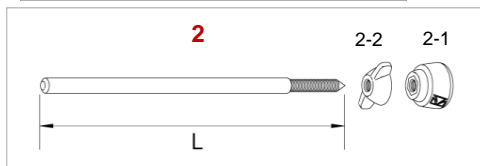

Bass Drum Spur / Spur Bracket

⊘ : discontinued model

Starclassic Performer, Silverstar

No.	Model No.	Substitutable Model No.	Description
Chrome Plated Finish			
1	MSB10		Spur bracket
1-1	HB850WN8W		Bolt M8x50mm, washer & t-nut set
1-2	MS620HNT6W		Square head bolt M6x20mm, washer & nut set
1-3	MS414B20P		Mounting Screw M4x14mm (20pcs/set)
1-4	MSB30-04		Rubber spacer
2	MSP-RSC2P		Bass drum spur Φ12mmx L=346mm for 20" & 22" diameter 8 lug bass drum (2pcs/set)
	MSP-RSC4P		Bass drum spur Φ12mmx L=315mm for 24" diameter 10 lug bass drum (2pcs/set)
2-1	MSP-RT		Rubber nut
2-2	MSP-NT		Metal nut

Superstar Hyper-Drive

Black Nickel Plated Finish			
1	MSB10BN		Spur bracket
1-1	HBS850WBN		Bolt M8x50mm, washer & wing nut set
1-2	MSS620WSBN		Square head bolt M6x20mm, washer & hex nut set
1-3	MS414B20P		Mounting Screw M4x14mm (20pcs/set)
1-4	MSB30-04		Rubber spacer
2	MSPRSC2BNP		Bass drum spur Φ12mmx L=346mm for 20" & 22" diameter 8 lug bass drum (2pcs/set)
	MSPRSC4BNP		Bass drum spur Φ12mmx L=315mm for 24" diameter 10 lug bass drum (2pcs/set)
2-1	MSP-RT		Rubber nut
2-2	MSP-NTBN		Metal nut