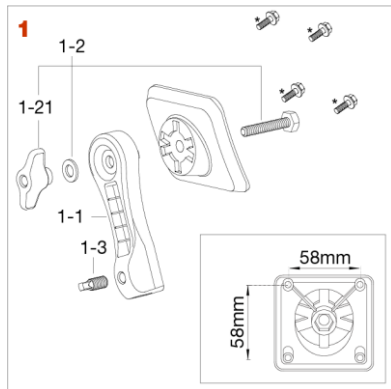

Bass Drum Spur / Spur Bracket

⊘ : discontinued model

Imperialstar (2019~(IE Model), 2005~2018, 2023~(IP Model))

No.	Model No.	Substitutable Model No.	Description
Chrome Plated Finish			
1	MSB65		Spur bracket
1-1	MSB601		Spur bracket only
1-2	HB840WN8		Bolt M8x40mm, nut & washer assembly
1-21	WN8P		Wing nut M8, 2pcs/set
1-3	S812SH		Square head bolt M8x12mm
*sold separately	MS412B20P		Mounting sems screw M4x12mm (20pcs/set)
2	MSPIPT2		Bass Drum Spur (2pcs/set)
2-1	MSP-INT		Nylon nut
2-2	MSP-IRT		Plastic nut (toe)

Imperialstar (2017~2019, 2023~(IP Model))

Black Nickel plated finish			
1	MSB65BN		Spur bracket
1-1	MSB601BN		Spur bracket only
1-2	HB840WN8		Mounting bolt M8x40mm, nut & washer set
1-21	WN8P		T-nut M8 (2pcs/set)
1-3	S812SH		Square head bolt M8x12mm
*sold separately	MS412B20P		Mounting sems screw M4x12mm (20pcs/set)
2	MSPIPT2BN		Bass Drum Spur (2pcs/set)
2-1	MSP-INT		Nylon nut
2-2	MSP-IRT		Plastic nut (toe)

Imperialstar (2005~2011)

⊘ soconinued model

No.	Model No.	Substitutable Model No.	Description
1	MSB60 ⊘		Bass Drum Spur Bracket
1-1	MSB601		Spur bracket only
1-2	HB840WN8		Bolt M8x40mm, nut & washer assembly
1-21	WN8P		Wing nut M8, 2pcs/set
1-3	S812SH		Square head bolt M8x12mm
*sold separately	MS412B20P		Mounting sems screw M4x12mm (20pcs/set)
2	MSPIPT ⊘		Bass Drum Spur (2pcs/set)
2-1	MSP-NT		Nylon nut
2-2	MSP-RT		Plastic nut (toe)