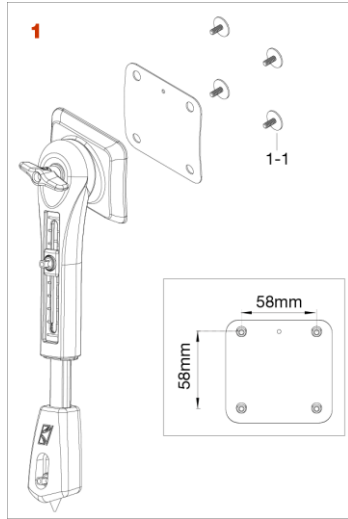

Bass Drum Spur / Spur Bracket

 : discontinued model

STAR Drum

No.	Model No.	Substitutable Model No.	Description
1	MSB90R		Spur bracket (player's right side)
	MSB90L		Spur bracket (player's left side)
1-1	MS412N20P		Mounting Screw M4x12mm (20pcs/set)

Starclassic (2023~), Starclassic Walnut/Birch (2023~)

No.	Model No.	Substitutable Model No.	Description
Chrome Plated Finish			
1	MSB35R*		Spur bracket (player's right side)
	MSB35L*		Spur bracket (player's left side)
1-11	MS620HNT6W		Square head bolt M6x20mm, washer & hex nut set
1-12	HB840WN8T		Bolt M8x40mm, spring, washer & wing nut set
1-2	MSB30-04		Rubber spacer
1-3	MS412B20P		Mounting Screw M4x12mm (20pcs/set)
	MS414B20P		Mounting Screw M4x14mm (20pcs/set)
2	MSP-SCT		Bass drum spur (2pcs/set)
2-1	MSP-RT		Rubber nut
2-2	MSP-NT		Metal nut

*MSB35R and MSB35L come standard with MS412HSB

No.	Model No.	Substitutable Model No.	Description
Black Nickel Plated Finish			
1	MSB35RBN*		Spur bracket (player's right side)
	MSB35LBN*		Spur bracket (player's left side)
1-11	MSS620WSBN		Square head bolt M6x20mm, washer & hex nut set
1-12	HBS840WSBN		Bolt M8x40mm, spring, washer & wing nut set
1-2	MSB30-04		Rubber spacer
1-3	MS412B20P		Mounting Screw M4x12mm (20pcs/set)
	MS414B20P		Mounting Screw M4x14mm (20pcs/set)
2	MSP-SCBNT		Bass drum spur (2pcs/set)
2-1	MSP-RT		Rubber nut
2-2	MSP-NTBN		Metal nut