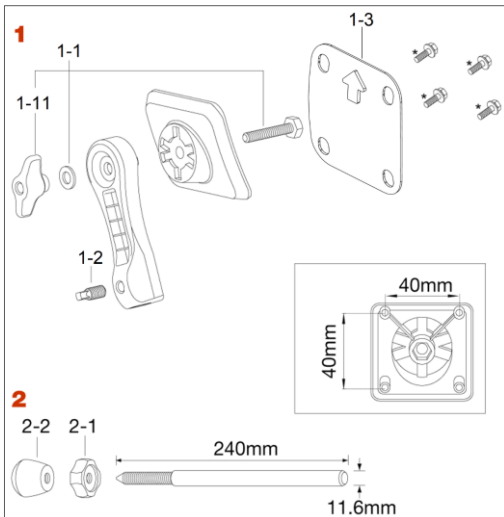

Superstar Classic

No.	Model No.	Substitutable Model No.	Description
Chrome Plated Finish			
1	MSB65P		Spur bracket
1-1	HB840WN8		Bolt M8x40mm, nut & washer assembly
1-11	WN8P		Wing nut M8, 2pcs/set
1-2	S812SH		Square head bolt M8x12mm
1-3	MSB65P-01		Rubber spacer
*sold separately	MS412B20P		Mounting sems screw M4x12mm (20pcs/set)
2	MSPIPT2		Bass Drum Spur (2pcs/set)
2-1	MSP-INT		Nylon nut
2-2	MSP-IRT		Plastic nut (toe)