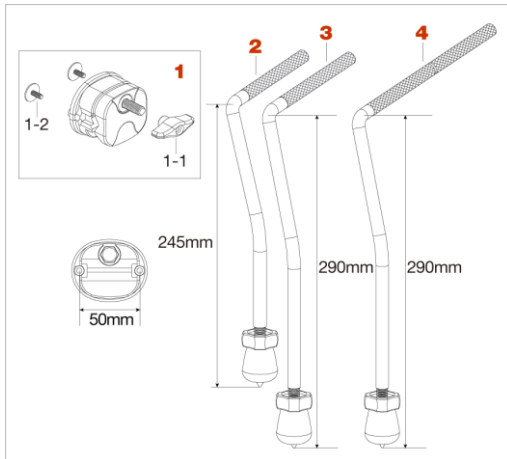

Bass Drum Spur / Spur Bracket

⊘ : discontinued model

Imperialstar (2019~(IE Model), 2005~2018, 2023~(IP Model))

No.	Model No.	Substitutable Model No.	Description
Chrome Plated Finish			
1	MSB65		Spur bracket
1-1	MSB601		Spur bracket only
1-2	HB840WN8		Bolt M8x40mm, nut & washer assembly
1-21	WN8P		Wing nut M8, 2pcs/set
1-3	S812SH		Square head bolt M8x12mm
*sold separately	MS412B20P		Mounting sems screw M4x12mm (20pcs/set)
2	MSPIPT2		Bass Drum Spur (2pcs/set)
2-1	MSP-INT		Nylon nut
2-2	MSP-IRT		Plastic nut (toe)

Imperialstar (2017~2019, 2023~(IP Model))

Black Nickel plated finish			
1	MSB65BN		Spur bracket
1-1	MSB601BN		Spur bracket only
1-2	HB840WN8		Mounting bolt M8x40mm, nut & washer set
1-21	WN8P		T-nut M8 (2pcs/set)
1-3	S812SH		Square head bolt M8x12mm
*sold separately	MS412B20P		Mounting sems screw M4x12mm (20pcs/set)
2	MSPIPT2BN		Bass Drum Spur (2pcs/set)
2-1	MSP-INT		Nylon nut
2-2	MSP-IRT		Plastic nut (toe)

Imperialstar (2005~2011)

⊘ soconinued model

No.	Model No.	Substitutable Model No.	Description
1	MSB60 ⊘		Bass Drum Spur Bracket
1-1	MSB601		Spur bracket only
1-2	HB840WN8		Bolt M8x40mm, nut & washer assembly
1-21	WN8P		Wing nut M8, 2pcs/set
1-3	S812SH		Square head bolt M8x12mm
*sold separately	MS412B20P		Mounting sems screw M4x12mm (20pcs/set)
2	MSPIPT ⊘		Bass Drum Spur (2pcs/set)
2-1	MSP-NT		Nylon nut
2-2	MSP-RT		Plastic nut (toe)

Bass Drum Spur / Spur Bracket

 : discontinued model

Club Jam, Rhythm Mate

No.	Model No.	Substitutable Model No.	Description
1	MSBRM		Spur bracket
1-1	WN8RM		Wing nut M8
1-2	MS514B20P		Mounting screw M5x14mm (20pcs/set)
2	MSPCLJT		Spur for 18" Club-Jam and Club-Jam Mini (2pcs/set)
3	MSPCLJTL		Spur for 14" Club-Jam Flyer and Rhythm Mate (2pcs/set)
4	MSPCLJTLL		Spur for 16" Club-Jam Suitcase (2pcs/set)