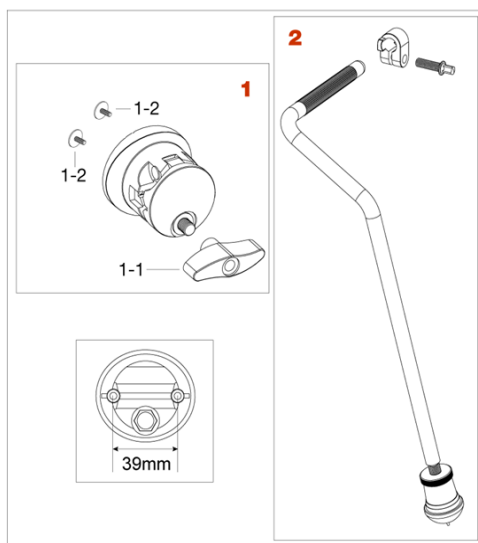

Imperialstar (2017~2019, 2023~(IP Model))

Black Nickel plated finish			
1	MSB65BN		Spur bracket
1-1	MSB601BN		Spur bracket only
1-2	HB840WN8		Mounting bolt M8x40mm, nut & washer set
1-21	WN8P		T-nut M8 (2pcs/set)
1-3	S812SH		Square head bolt M8x12mm
*sold separately	MS412B20P		Mounting sems screw M4x12mm (20pcs/set)
2	MSPIPT2BN		Bass Drum Spur (2pcs/set)
2-1	MSP-INT		Nylon nut
2-2	MSP-IRT		Plastic nut (toe)
3	MSPIPT18BN		Bass Drum Spur for 18"BASS DRUM (2pcs/set)
2-1	MSP-INT		Nylon nut
2-2	MSP-IRT		Plastic nut (toe)

Imperialstar (2005~2011)

🚫 : discontinued model

No.	Model No.	Substitutable Model No.	Description
1	MSB60 🚫		Bass Drum Spur Bracket
1-1	MSB601		Spur bracket only
1-2	HB840WN8		Bolt M8x40mm, nut & washer assembly
1-21	WN8P		Wing nut M8, 2pcs/set
1-3	S812SH		Square head bolt M8x12mm
*sold separately	MS412B20P		Mounting sems screw M4x12mm (20pcs/set)
2	MSPIPT 🚫		Bass Drum Spur (2pcs/set)
2-1	MSP-NT		Nylon nut
2-2	MSP-RT		Plastic nut (toe)

Bass Drum Spur / Spur Bracket

 : discontinued model

Club Jam, Rhythm Mate

No.	Model No.	Substitutable Model No.	Description
1	MSBRM		Spur bracket
1-1	WN8RM		Wing nut M8
1-2	MS514B20P		Mounting screw M5x14mm (20pcs/set)
2	MSPCLJT		Spur for 18" Club-Jam and Club-Jam Mini (2pcs/set)
3	MSPCLJTL		Spur for 14" Club-Jam Flyer and Rhythm Mate (2pcs/set)
4	MSPCLJTLL		Spur for 16" Club-Jam Suitcase (2pcs/set)

Club Jam Pancake

No.	Model No.	Substitutable Model No.	Description
1	MTBS6810		Spur bracket
1-1	EBA830WN		Eye bolt, washer & nut assembly
1-2	MTB15BP		Metal back plate
2	MSPCLJTP		Spur for Club-Jam Pancake(2pcs/set)