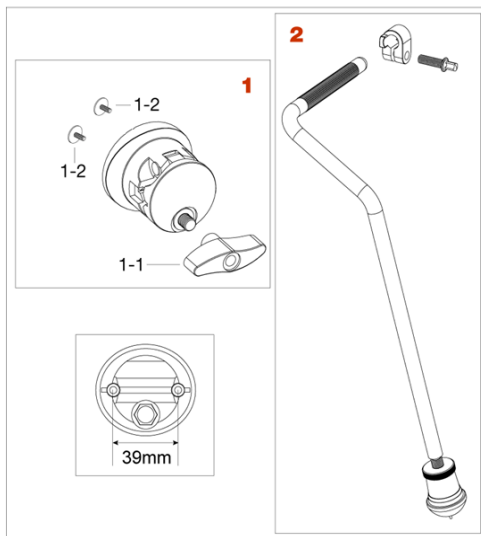

Stagestar (2016~)

No.	Model No.	Substitutable Model No.	Description
1	MSBSG		Spur bracket
1-1	WN8LJ		Wing nut M8
1-2	MS512B20P		Mounting screw M5x12mm (20pcs/set)
2	MSPSGT		Bass Drum Spur (2pcs/set)