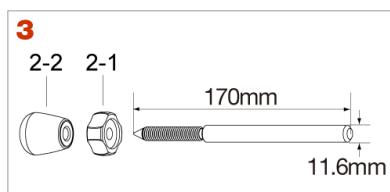

Bass Drum Spur / Spur Bracket

🚫 : discontinued model

Imperialstar (2019~(IE Model), 2005~2018, 2023~(IP Model))

No.	Model No.	Substitutable Model No.	Description
Chrome Plated Finish			
1	MSB65		Spur bracket
1-1	MSB601		Spur bracket only
1-2	HB840WN8		Bolt M8x40mm, nut & washer assembly
1-21	WN8P		Wing nut M8, 2pcs/set
1-3	S812SH		Square head bolt M8x12mm
*sold separately	MS412B20P		Mounting sems screw M4x12mm (20pcs/set)
2	MSPIPT2		Bass Drum Spur (2pcs/set)
2-1	MSP-INT		Nylon nut
2-2	MSP-IRT		Plastic nut (toe)
3	MSPIPT18		Bass Drum Spur for 18"BASS DRUM (2pcs/set)
2-1	MSP-INT		Nylon nut
2-2	MSP-IRT		Plastic nut (toe)

Imperialstar (2017~2019, 2023~(IP Model))

Black Nickel plated finish			
1	MSB65BN		Spur bracket
1-1	MSB601BN		Spur bracket only
1-2	HB840WN8		Mounting bolt M8x40mm, nut & washer set
1-21	WN8P		T-nut M8 (2pcs/set)
1-3	S812SH		Square head bolt M8x12mm
*sold separately	MS412B20P		Mounting sems screw M4x12mm (20pcs/set)
2	MSPIPT2BN		Bass Drum Spur (2pcs/set)
2-1	MSP-INT		Nylon nut
2-2	MSP-IRT		Plastic nut (toe)
3	MSPIPT18BN		Bass Drum Spur for 18"BASS DRUM (2pcs/set)
2-1	MSP-INT		Nylon nut
2-2	MSP-IRT		Plastic nut (toe)

Imperialstar (2005~2011)

🚫 : discontinued model

No.	Model No.	Substitutable Model No.	Description
1	MSB60 🚫		Bass Drum Spur Bracket
1-1	MSB601		Spur bracket only
1-2	HB840WN8		Bolt M8x40mm, nut & washer assembly
1-21	WN8P		Wing nut M8, 2pcs/set
1-3	S812SH		Square head bolt M8x12mm
*sold separately	MS412B20P		Mounting sems screw M4x12mm (20pcs/set)
2	MSPIPT 🚫		Bass Drum Spur (2pcs/set)
2-1	MSP-NT		Nylon nut
2-2	MSP-RT		Plastic nut (toe)