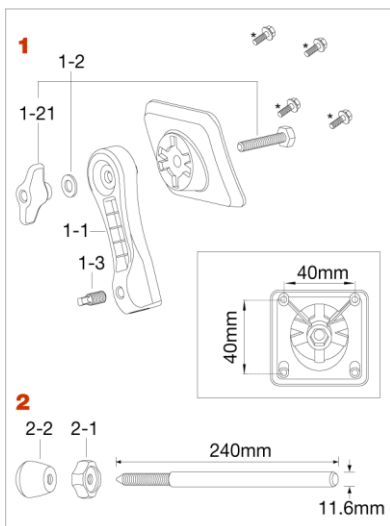

Bass Drum Spur / Spur Bracket

🚫 : discontinued model

Imperialstar (2019~(IE Model), 2005~2018, 2023~(IP Model))

No.	Model No.	Substitutable Model No.	Description
Chrome Plated Finish			
1	MSB65		Spur bracket
1-1	MSB601		Spur bracket only
1-2	HB840WN8		Bolt M8x40mm, nut & washer assembly
1-21	WN8P		Wing nut M8, 2pcs/set
1-3	S812SH		Square head bolt M8x12mm
*sold separately	MS412B20P		Mounting sems screw M4x12mm (20pcs/set)
2	MSPIPT2		Bass Drum Spur (2pcs/set)
2-1	MSP-INT		Nylon nut
2-2	MSP-IRT		Plastic nut (toe)
3	MSPIPT18		Bass Drum Spur for 18"BASS DRUM (2pcs/set)
2-1	MSP-INT		Nylon nut
2-2	MSP-IRT		Plastic nut (toe)

Imperialstar (2017~2019, 2023~(IP Model))

Black Nickel plated finish			
1	MSB65BN		Spur bracket
1-1	MSB601BN		Spur bracket only
1-2	HB840WN8		Mounting bolt M8x40mm, nut & washer set
1-21	WN8P		T-nut M8 (2pcs/set)
1-3	S812SH		Square head bolt M8x12mm
*sold separately	MS412B20P		Mounting sems screw M4x12mm (20pcs/set)
2	MSPIPT2BN		Bass Drum Spur (2pcs/set)
2-1	MSP-INT		Nylon nut
2-2	MSP-IRT		Plastic nut (toe)
3	MSPIPT18BN		Bass Drum Spur for 18"BASS DRUM (2pcs/set)
2-1	MSP-INT		Nylon nut
2-2	MSP-IRT		Plastic nut (toe)

Imperialstar (2005~2011)

🚫 : discontinued model

No.	Model No.	Substitutable Model No.	Description
1	MSB60 🚫		Bass Drum Spur Bracket
1-1	MSB601		Spur bracket only
1-2	HB840WN8		Bolt M8x40mm, nut & washer assembly
1-21	WN8P		Wing nut M8, 2pcs/set
1-3	S812SH		Square head bolt M8x12mm
*sold separately	MS412B20P		Mounting sems screw M4x12mm (20pcs/set)
2	MSPIPT 🚫		Bass Drum Spur (2pcs/set)
2-1	MSP-NT		Nylon nut
2-2	MSP-RT		Plastic nut (toe)