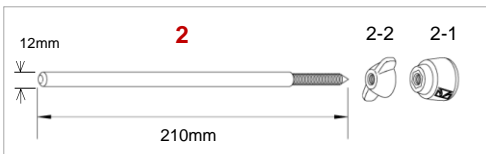

Smoked Black Nickel plated finish

No.	Model No.	Substitutable Model No.	Description
1	MSB35RU*		Spur bracket (player's right side)
	MSB35LU*		Spur bracket (player's left side)
1-11	MSS620WSBN		Square head bolt M6x20mm, washer & hex nut set
1-12	HB840WN8TH		Bolt M8x40mm, spring, washer & wing nut set
1-2	MSB30-04		Rubber spacer
1-3	MS412B20P		Mounting Screw M4x12mm (20pcs/set)
	MS414B20P		Mounting Screw M4x14mm (20pcs/set)
2	MSP-SCUT		Bass drum spur (2pcs/set)
2-1	MSP-RT		Rubber nut
2-2	MSP-NTU		Metal nut

*MSB35RU and MSB35LU come standard with MS412HSB