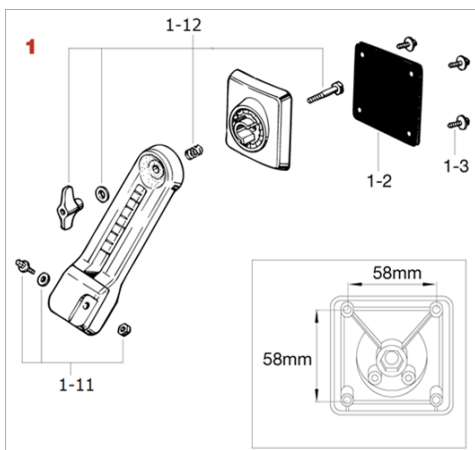

Bass Drum Spur / Spur Bracket

: discontinued model

Starclassic (2005~2022)

Starclassic Walnut/Birch(~2022), Starclassic Performer B/B

No.	Model No.	Substitutable Model No.	Description
Chrome Plated Finish			
1	MSB30R*	MSB35R*	Spur bracket (player's right side)
	MSB30L*	MSB35L*	Spur bracket (player's left side)
1-11	MS620HNT6W		Square head bolt M6x20mm, washer & hex nut set
1-12	HB840WN8T		Bolt M8x40mm, spring, washer & wing nut set
1-2	MSB30-04		Rubber spacer
1-3	MS412B20P		Mounting Screw M4x12mm (20pcs/set)
	MS414B20P		Mounting Screw M4x14mm (20pcs/set)
2	MSP-SCT		Bass drum spur (2pcs/set)
2-1	MSP-RT		Rubber nut
2-2	MSP-NT		Metal nut

*MSB35R and MSB35L come standard with MS412HSB

No.	Model No.	Substitutable Model No.	Description
Brushed Nickel Plated Finish			
1	MSB30RH*		Spur bracket (player's right side)
	MSB30LH*		Spur bracket (player's left side)
1-11	MS620HNTWH		Square head bolt M6x20mm, washer & hex nut set
1-12	HB840WN8TH		Bolt M8x40mm, spring, washer & wing nut set
1-2	MSB30-04		Rubber spacer
1-3	MS412B20P		Mounting Screw M4x12mm (20pcs/set)
	MS414B20P		Mounting Screw M4x14mm (20pcs/set)
2	MSP-SCHNT		Bass drum spur (2pcs/set)
2-1	MSP-RT		Rubber nut
2-2	MSP-NTHN		Metal nut

*MSB30RH and MSB30LH come standard with MS412HSB

No.	Model No.	Substitutable Model No.	Description
Black Nickel Plated Finish			
1	MSB30RBN*	MSB35RBN*	Spur bracket (player's right side)
	MSB30LBN*	MSB35LBN*	Spur bracket (player's left side)
1-11	MSS620WSBN		Square head bolt M6x20mm, washer & hex nut set
1-12	HBS840WSBN		Bolt M8x40mm, spring, washer & wing nut set
1-2	MSB30-04		Rubber spacer
1-3	MS412B20P		Mounting Screw M4x12mm (20pcs/set)
	MS414B20P		Mounting Screw M4x14mm (20pcs/set)
2	MSP-SCBNT		Bass drum spur (2pcs/set)
2-1	MSP-RT		Rubber nut
2-2	MSP-NTBN		Metal nut

*MSB35RBN and MSB35LBN come standard with MS412HSB

No.	Model No.	Substitutable Model No.	Description
Smoked Black Nickel plated finish			
1	MSB30RU*	MSB35RU*	Spur bracket (player's right side)
	MSB30LU*	MSB35LU*	Spur bracket (player's left side)
1-11	MSS620WSBN		Square head bolt M6x20mm, washer & hex nut set
1-12	HB840WN8TH		Bolt M8x40mm, spring, washer & wing nut set
1-2	MSB30-04		Rubber spacer
1-3	MS412B20P		Mounting Screw M4x12mm (20pcs/set)
	MS414B20P		Mounting Screw M4x14mm (20pcs/set)
2	MSP-SCUT		Bass drum spur (2pcs/set)
2-1	MSP-RT		Rubber nut
2-2	MSP-NTU		Metal nut

*MSB35RU and MSB35LU come standard with MS412HSB