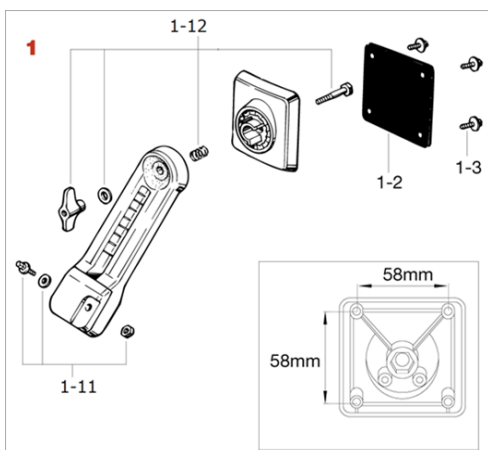

Bass Drum Spur / Spur Bracket

⊗ : discontinued model

Starclassic (2005~2022)

Starclassic Walnut/Birch(~2022), Starclassic Performer B/B

No.	Model No.	Substitutable Model No.	Description
Chrome Plated Finish			
1	MSB30R* ⊗	MSB35R*	Spur bracket (player's right side)
	MSB30L* ⊗	MSB35L*	Spur bracket (player's left side)
1-11	MS620HNT6W		Square head bolt M6x20mm, washer & hex nut set
1-12	HB840WN8T		Bolt M8x40mm, spring, washer & wing nut set
1-2	MSB30-04		Rubber spacer
1-3	MS412B20P		Mounting Screw M4x12mm (20pcs/set)
	MS414B20P		Mounting Screw M4x14mm (20pcs/set)
2	MSP-SCT		Bass drum spur (2pcs/set)
2-1	MSP-RT		Rubber nut
2-2	MSP-NT		Metal nut

*MSB35R and MSB35L come standard with MS412HSB

Brushed Nickel Plated Finish			
1	MSB30RH*		Spur bracket (player's right side)
	MSB30LH*		Spur bracket (player's left side)
1-11	MS620HNTWH		Square head bolt M6x20mm, washer & hex nut set
1-12	HB840WN8TH		Bolt M8x40mm, spring, washer & wing nut set
1-2	MSB30-04		Rubber spacer
1-3	MS412B20P		Mounting Screw M4x12mm (20pcs/set)
	MS414B20P		Mounting Screw M4x14mm (20pcs/set)
2	MSP-SCHNT		Bass drum spur (2pcs/set)
2-1	MSP-RT		Rubber nut
2-2	MSP-NTHN		Metal nut

*MSB30RH and MSB30LH come standard with MS412HSB

Black Nickel Plated Finish			
1	MSB30RBN* ⊗	MSB35RBN*	Spur bracket (player's right side)
	MSB30LBN* ⊗	MSB35LBN*	Spur bracket (player's left side)
1-11	MSS620WSBN		Square head bolt M6x20mm, washer & hex nut set
1-12	HBS840WSBN		Bolt M8x40mm, spring, washer & wing nut set
1-2	MSB30-04		Rubber spacer
1-3	MS412B20P		Mounting Screw M4x12mm (20pcs/set)
	MS414B20P		Mounting Screw M4x14mm (20pcs/set)
2	MSP-SCBNT		Bass drum spur (2pcs/set)
2-1	MSP-RT		Rubber nut
2-2	MSP-NTBN		Metal nut

*MSB35RBN and MSB35LBN come standard with MS412HSB

Smoked Black Nickel plated finish			
1	MSB30RU* ⊗	MSB35RU*	Spur bracket (player's right side)
	MSB30LU* ⊗	MSB35LU*	Spur bracket (player's left side)
1-11	MSS620WSBN		Square head bolt M6x20mm, washer & hex nut set
1-12	HB840WN8TH		Bolt M8x40mm, spring, washer & wing nut set
1-2	MSB30-04		Rubber spacer
1-3	MS412B20P		Mounting Screw M4x12mm (20pcs/set)
	MS414B20P		Mounting Screw M4x14mm (20pcs/set)
2	MSP-SCUT		Bass drum spur (2pcs/set)
2-1	MSP-RT		Rubber nut
2-2	MSP-NTU		Metal nut

*MSB35RU and MSB35LU come standard with MS412HSB