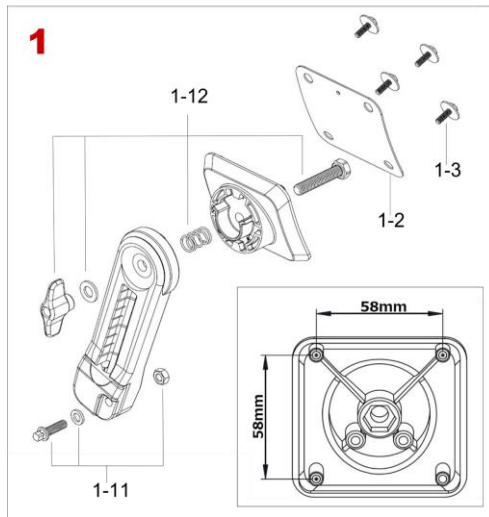

Bass Drum Spur / Spur Bracket

 : discontinued model

STAR Drum

No.	Model No.	Substitutable Model No.	Description
1	MSB90R		Spur bracket (player's right side)
	MSB90L		Spur bracket (player's left side)
1-1	MS412N20P		Mounting Screw M4x12mm (20pcs/set)

Starclassic (2023~), Starclassic Walnut/Birch (2023~)

No.	Model No.	Substitutable Model No.	Description
Chrome Plated Finish			
1	MSB35R*		Spur bracket (player's right side)
	MSB35L*		Spur bracket (player's left side)
1-11	MS620HNT6W		Square head bolt M6x20mm, washer & hex nut set
1-12	HB840WN8T		Bolt M8x40mm, spring, washer & wing nut set
1-2	MSB30-04		Rubber spacer
1-3	MS412B20P		Mounting Screw M4x12mm (20pcs/set)
	MS414B20P		Mounting Screw M4x14mm (20pcs/set)
2	MSP-SCT		Bass drum spur (2pcs/set)
2-1	MSP-RT		Rubber nut
2-2	MSP-NT		Metal nut

*MSB35R and MSB35L come standard with MS412HSB

No.	Model No.	Substitutable Model No.	Description
Black Nickel Plated Finish			
1	MSB35RBN*		Spur bracket (player's right side)
	MSB35LBN*		Spur bracket (player's left side)
1-11	MSS620WSBN		Square head bolt M6x20mm, washer & hex nut set
1-12	HBS840WSBN		Bolt M8x40mm, spring, washer & wing nut set
1-2	MSB30-04		Rubber spacer
1-3	MS412B20P		Mounting Screw M4x12mm (20pcs/set)
	MS414B20P		Mounting Screw M4x14mm (20pcs/set)
2	MSP-SCBNT		Bass drum spur (2pcs/set)
2-1	MSP-RT		Rubber nut
2-2	MSP-NTBN		Metal nut

*MSB35R and MSB35L come standard with MS412HSB

Brushed Nickel Plated Finish			
1	MSB30RH*		Spur bracket (player's right side)
	MSB30LH*		Spur bracket (player's left side)
1-11	MS620HNTWH		Square head bolt M6x20mm, washer & hex nut set
1-12	HB840WN8TH		Bolt M8x40mm, spring, washer & wing nut set
1-2	MSB30-04		Rubber spacer
1-3	MS412B20P		Mounting Screw M4x12mm (20pcs/set)
	MS414B20P		Mounting Screw M4x14mm (20pcs/set)
2	MSP-SCHNT		Bass drum spur (2pcs/set)
2-1	MSP-RT		Rubber nut
2-2	MSP-NTHN		Metal nut