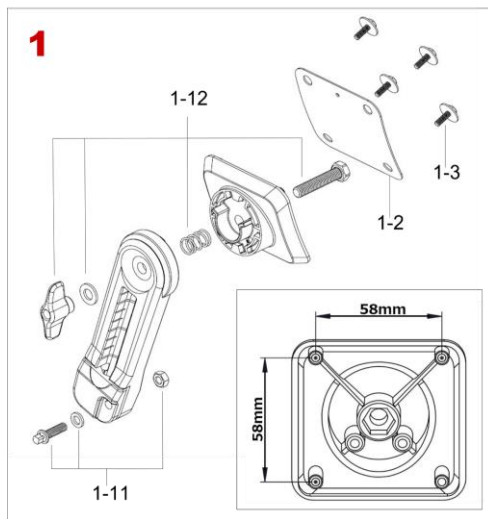

Bass Drum Spur / Spur Bracket

 : discontinued model

STAR Drum

No.	Model No.	Substitutable Model No.	Description
1	MSB90R		Spur bracket (player's right side)
	MSB90L		Spur bracket (player's left side)
1-1	MS412N20P		Mounting Screw M4x12mm (20pcs/set)

Starclassic (2023~), Starclassic Walnut/Birch (2023~)

No.	Model No.	Substitutable Model No.	Description
Chrome Plated Finish			
1	MSB35R*		Spur bracket (player's right side)
	MSB35L*		Spur bracket (player's left side)
1-11	MS620HNT6W		Square head bolt M6x20mm, washer & hex nut set
1-12	HB840WN8T		Bolt M8x40mm, spring, washer & wing nut set
1-2	MSB30-04		Rubber spacer
1-3	MS412B20P		Mounting Screw M4x12mm (20pcs/set)
	MS414B20P		Mounting Screw M4x14mm (20pcs/set)
2	MSP-SCT		Bass drum spur (2pcs/set)
2-1	MSP-RT		Rubber nut
2-2	MSP-NT		Metal nut

*MSB35R and MSB35L come standard with MS412HSB

No.	Model No.	Substitutable Model No.	Description
Black Nickel Plated Finish			
1	MSB35RBN*		Spur bracket (player's right side)
	MSB35LBN*		Spur bracket (player's left side)
1-11	MSS620WSBN		Square head bolt M6x20mm, washer & hex nut set
1-12	HBS840WSBN		Bolt M8x40mm, spring, washer & wing nut set
1-2	MSB30-04		Rubber spacer
1-3	MS412B20P		Mounting Screw M4x12mm (20pcs/set)
	MS414B20P		Mounting Screw M4x14mm (20pcs/set)
2	MSP-SCBNT		Bass drum spur (2pcs/set)
2-1	MSP-RT		Rubber nut
2-2	MSP-NTBN		Metal nut

*MSB35R and MSB35L come standard with MS412HSB

No.	Model No.	Substitutable Model No.	Description
Brushed Nickel Plated Finish			
1	MSB30RH*		Spur bracket (player's right side)
	MSB30LH*		Spur bracket (player's left side)
1-11	MS620HNTWH		Square head bolt M6x20mm, washer & hex nut set
1-12	HB840WN8TH		Bolt M8x40mm, spring, washer & wing nut set
1-2	MSB30-04		Rubber spacer
1-3	MS412B20P		Mounting Screw M4x12mm (20pcs/set)
	MS414B20P		Mounting Screw M4x14mm (20pcs/set)
2	MSP-SCHNT		Bass drum spur (2pcs/set)
2-1	MSP-RT		Rubber nut
2-2	MSP-NTHN		Metal nut