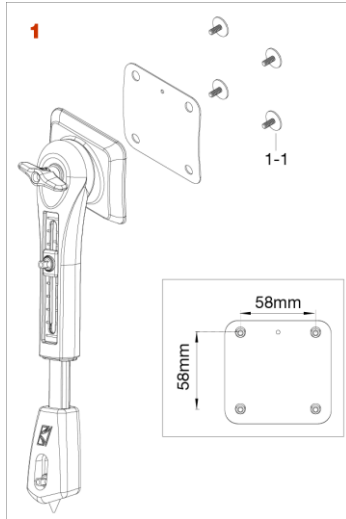

Bass Drum Spur / Spur Bracket

 : discontinued model

STAR Drum

No.	Model No.	Substitutable Model No.	Description
1	MSB90R		Spur bracket (player's right side)
	MSB90L		Spur bracket (player's left side)
1-1	MS412N20P		Mounting Screw M4x12mm (20pcs/set)

Starclassic (2023~), Starclassic Walnut/Birch (2023~)

No.	Model No.	Substitutable Model No.	Description
Chrome Plated Finish			
1	MSB35R*		Spur bracket (player's right side)
	MSB35L*		Spur bracket (player's left side)
1-11	MS620HNT6W		Square head bolt M6x20mm, washer & hex nut set
1-12	HB840WN8T		Bolt M8x40mm, spring, washer & wing nut set
1-2	MSB30-04		Rubber spacer
1-3	MS412B20P		Mounting Screw M4x12mm (20pcs/set)
	MS414B20P		Mounting Screw M4x14mm (20pcs/set)
2	MSP-SCT		Bass drum spur (2pcs/set)
2-1	MSP-RT		Rubber nut
2-2	MSP-NT		Metal nut

*MSB35R and MSB35L come standard with MS412HSB

No.	Model No.	Substitutable Model No.	Description
Black Nickel Plated Finish			
1	MSB35RBN*		Spur bracket (player's right side)
	MSB35LBN*		Spur bracket (player's left side)
1-11	MSS620WSBN		Square head bolt M6x20mm, washer & hex nut set
1-12	HBS840WSBN		Bolt M8x40mm, spring, washer & wing nut set
1-2	MSB30-04		Rubber spacer
1-3	MS412B20P		Mounting Screw M4x12mm (20pcs/set)
	MS414B20P		Mounting Screw M4x14mm (20pcs/set)
2	MSP-SCBNT		Bass drum spur (2pcs/set)
2-1	MSP-RT		Rubber nut
2-2	MSP-NTBN		Metal nut