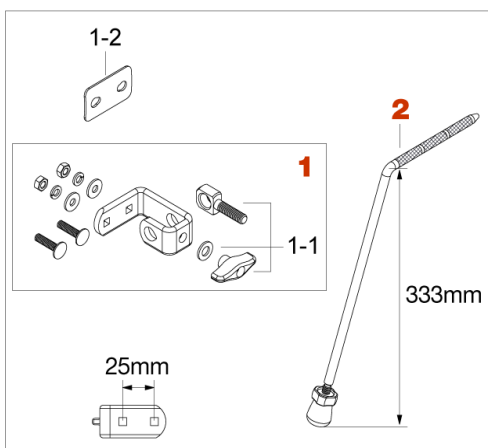

Imperialstar (2017~2019, 2023~(IP Model))

Black Nickel plated finish			
1	MSB65BN		Spur bracket
1-1	MSB601BN		Spur bracket only
1-2	HB840WN8		Mounting bolt M8x40mm, nut & washer set
1-21	WN8P		T-nut M8 (2pcs/set)
1-3	S812SH		Square head bolt M8x12mm
*sold separately	MS412B20P		Mounting sems screw M4x12mm (20pcs/set)
2	MSPIPT2BN		Bass Drum Spur (2pcs/set)
2-1	MSP-INT		Nylon nut
2-2	MSP-IRT		Plastic nut (toe)
3	MSPIPT18BN		Bass Drum Spur for 18"BASS DRUM (2pcs/set)
2-1	MSP-INT		Nylon nut
2-2	MSP-IRT		Plastic nut (toe)

Imperialstar (2005~2011)

🚫 : discontinued model

No.	Model No.	Substitutable Model No.	Description
1	MSB60 🚫		Bass Drum Spur Bracket
1-1	MSB601		Spur bracket only
1-2	HB840WN8		Bolt M8x40mm, nut & washer assembly
1-21	WN8P		Wing nut M8, 2pcs/set
1-3	S812SH		Square head bolt M8x12mm
*sold separately	MS412B20P		Mounting sems screw M4x12mm (20pcs/set)
2	MSPIPT 🚫		Bass Drum Spur (2pcs/set)
2-1	MSP-NT		Nylon nut
2-2	MSP-RT		Plastic nut (toe)

Bass Drum Spur / Spur Bracket

 : discontinued model

Club Jam, Rhythm Mate

No.	Model No.	Substitutable Model No.	Description
1	MSBRM		Spur bracket
1-1	WN8RM		Wing nut M8
1-2	MS514B20P		Mounting screw M5x14mm (20pcs/set)
2	MSPCLJT		Spur for 18" Club-Jam and Club-Jam Mini (2pcs/set)
3	MSPCLJTL		Spur for 14" Club-Jam Flyer and Rhythm Mate (2pcs/set)
4	MSPCLJTLL		Spur for 16" Club-Jam Suitcase (2pcs/set)