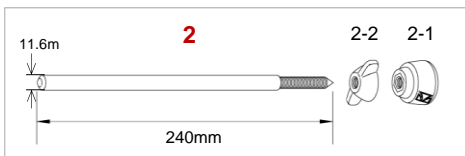

Bass Drum Spur / Spur Bracket

⊘ : discontinued model

Imperialstar (2019~(IE Model), 2005~2018, 2023~(IP Model))

No.	Model No.	Substitutable Model No.	Description
Chrome Plated Finish			
1	MSB65		Spur bracket
1-1	MSB601		Spur bracket only
1-2	HB840WN8		Bolt M8x40mm, nut & washer assembly
1-21	WN8P		Wing nut M8, 2pcs/set
1-3	S812SH		Square head bolt M8x12mm
*sold separately	MS412B20P		Mounting sems screw M4x12mm (20pcs/set)
2	MSPIPT2		Bass Drum Spur (2pcs/set)
2-1	MSP-INT		Nylon nut
2-2	MSP-IRT		Plastic nut (toe)

Imperialstar (2017~2019, 2023~(IP Model))

Black Nickel plated finish			
1	MSB65BN		Spur bracket
1-1	MSB601BN		Spur bracket only
1-2	HB840WN8		Mounting bolt M8x40mm, nut & washer set
1-21	WN8P		T-nut M8 (2pcs/set)
1-3	S812SH		Square head bolt M8x12mm
*sold separately	MS412B20P		Mounting sems screw M4x12mm (20pcs/set)
2	MSPIPT2BN		Bass Drum Spur (2pcs/set)
2-1	MSP-INT		Nylon nut
2-2	MSP-IRT		Plastic nut (toe)

Imperialstar (2005~2011)

⊘ soconinued model

No.	Model No.	Substitutable Model No.	Description
1	MSB60 ⊘		Bass Drum Spur Bracket
1-1	MSB601		Spur bracket only
1-2	HB840WN8		Bolt M8x40mm, nut & washer assembly
1-21	WN8P		Wing nut M8, 2pcs/set
1-3	S812SH		Square head bolt M8x12mm
*sold separately	MS412B20P		Mounting sems screw M4x12mm (20pcs/set)
2	MSPIPT ⊘		Bass Drum Spur (2pcs/set)
2-1	MSP-NT		Nylon nut
2-2	MSP-RT		Plastic nut (toe)