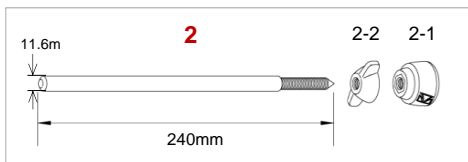

Bass Drum Spur / Spur Bracket

🚫 : discontinued model

Imperialstar (2019~(IE Model), 2005~2018, 2023~(IP Model))

No.	Model No.	Substitutable Model No.	Description
Chrome Plated Finish			
1	MSB65		Spur bracket
1-1	MSB601		Spur bracket only
1-2	HB840WN8		Bolt M8x40mm, nut & washer assembly
1-21	WN8P		Wing nut M8, 2pcs/set
1-3	S812SH		Square head bolt M8x12mm
*sold separately	MS412B20P		Mounting sems screw M4x12mm (20pcs/set)
2	MSPIPT2		Bass Drum Spur (2pcs/set)
2-1	MSP-INT		Nylon nut
2-2	MSP-IRT		Plastic nut (toe)
3	MSPIPT18		Bass Drum Spur for 18"BASS DRUM (2pcs/set)
2-1	MSP-INT		Nylon nut
2-2	MSP-IRT		Plastic nut (toe)

Imperialstar (2017~2019, 2023~(IP Model))

Black Nickel plated finish			
1	MSB65BN		Spur bracket
1-1	MSB601BN		Spur bracket only
1-2	HB840WN8		Mounting bolt M8x40mm, nut & washer set
1-21	WN8P		T-nut M8 (2pcs/set)
1-3	S812SH		Square head bolt M8x12mm
*sold separately	MS412B20P		Mounting sems screw M4x12mm (20pcs/set)
2	MSPIPT2BN		Bass Drum Spur (2pcs/set)
2-1	MSP-INT		Nylon nut
2-2	MSP-IRT		Plastic nut (toe)
3	MSPIPT18BN		Bass Drum Spur for 18"BASS DRUM (2pcs/set)
2-1	MSP-INT		Nylon nut
2-2	MSP-IRT		Plastic nut (toe)

Imperialstar (2005~2011)

🚫 : discontinued model

No.	Model No.	Substitutable Model No.	Description
1	MSB60 🚫		Bass Drum Spur Bracket
1-1	MSB601		Spur bracket only
1-2	HB840WN8		Bolt M8x40mm, nut & washer assembly
1-21	WN8P		Wing nut M8, 2pcs/set
1-3	S812SH		Square head bolt M8x12mm
*sold separately	MS412B20P		Mounting sems screw M4x12mm (20pcs/set)
2	MSPIPT 🚫		Bass Drum Spur (2pcs/set)
2-1	MSP-NT		Nylon nut
2-2	MSP-RT		Plastic nut (toe)