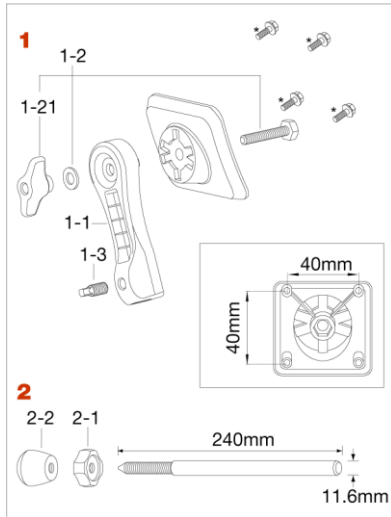

Bass Drum Spur / Spur Bracket

⊘ : discontinued model

Imperialstar (2019~(IE Model), 2005~2018, 2023~(IP Model))

No.	Model No.	Substitutable Model No.	Description
Chrome Plated Finish			
1	MSB65		Spur bracket
1-1	MSB601		Spur bracket only
1-2	HB840WN8		Bolt M8x40mm, nut & washer assembly
1-21	WN8P		Wing nut M8, 2pcs/set
1-3	S812SH		Square head bolt M8x12mm
*sold separately	MS412B20P		Mounting sems screw M4x12mm (20pcs/set)
2	MSPIPT2		Bass Drum Spur (2pcs/set)
2-1	MSP-INT		Nylon nut
2-2	MSP-IRT		Plastic nut (toe)

Imperialstar (2017~2019, 2023~(IP Model))

Black Nickel plated finish			
1	MSB65BN		Spur bracket
1-1	MSB601BN		Spur bracket only
1-2	HB840WN8		Mounting bolt M8x40mm, nut & washer set
1-21	WN8P		T-nut M8 (2pcs/set)
1-3	S812SH		Square head bolt M8x12mm
*sold separately	MS412B20P		Mounting sems screw M4x12mm (20pcs/set)
2	MSPIPT2BN		Bass Drum Spur (2pcs/set)
2-1	MSP-INT		Nylon nut
2-2	MSP-IRT		Plastic nut (toe)

Imperialstar (2005~2011)

⊘ soconinued model

No.	Model No.	Substitutable Model No.	Description
1	MSB60 ⊘		Bass Drum Spur Bracket
1-1	MSB601		Spur bracket only
1-2	HB840WN8		Bolt M8x40mm, nut & washer assembly
1-21	WN8P		Wing nut M8, 2pcs/set
1-3	S812SH		Square head bolt M8x12mm
*sold separately	MS412B20P		Mounting sems screw M4x12mm (20pcs/set)
2	MSPIPT ⊘		Bass Drum Spur (2pcs/set)
2-1	MSP-NT		Nylon nut
2-2	MSP-RT		Plastic nut (toe)