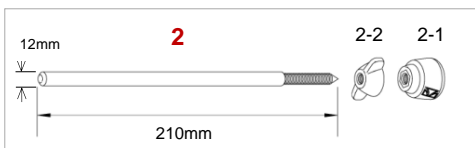

Bass Drum Spur / Spur Bracket

⊗ : discontinued model

Starclassic (2005~2022)

Starclassic Walnut/Birch(~2022), Starclassic Performer B/B

No.	Model No.	Substitutable Model No.	Description
Chrome Plated Finish			
1	MSB30R* ⊗	MSB35R*	Spur bracket (player's right side)
	MSB30L* ⊗	MSB35L*	Spur bracket (player's left side)
1-11	MS620HNT6W		Square head bolt M6x20mm, washer & hex nut set
1-12	HB840WN8T		Bolt M8x40mm, spring, washer & wing nut set
1-2	MSB30-04		Rubber spacer
1-3	MS412B20P		Mounting Screw M4x12mm (20pcs/set)
	MS414B20P		Mounting Screw M4x14mm (20pcs/set)
2	MSP-SCT		Bass drum spur (2pcs/set)
2-1	MSP-RT		Rubber nut
2-2	MSP-NT		Metal nut

*MSB35R and MSB35L come standard with MS412HSB

Brushed Nickel Plated Finish			
1	MSB30RH*		Spur bracket (player's right side)
	MSB30LH*		Spur bracket (player's left side)
1-11	MS620HNTWH		Square head bolt M6x20mm, washer & hex nut set
1-12	HB840WN8TH		Bolt M8x40mm, spring, washer & wing nut set
1-2	MSB30-04		Rubber spacer
1-3	MS412B20P		Mounting Screw M4x12mm (20pcs/set)
	MS414B20P		Mounting Screw M4x14mm (20pcs/set)
2	MSP-SCHNT		Bass drum spur (2pcs/set)
2-1	MSP-RT		Rubber nut
2-2	MSP-NTHN		Metal nut

*MSB30RH and MSB30LH come standard with MS412HSB

Black Nickel Plated Finish			
1	MSB30RBN* ⊗	MSB35RBN*	Spur bracket (player's right side)
	MSB30LBN* ⊗	MSB35LBN*	Spur bracket (player's left side)
1-11	MSS620WSBN		Square head bolt M6x20mm, washer & hex nut set
1-12	HBS840WSBN		Bolt M8x40mm, spring, washer & wing nut set
1-2	MSB30-04		Rubber spacer
1-3	MS412B20P		Mounting Screw M4x12mm (20pcs/set)
	MS414B20P		Mounting Screw M4x14mm (20pcs/set)
2	MSP-SCBNT		Bass drum spur (2pcs/set)
2-1	MSP-RT		Rubber nut
2-2	MSP-NTBN		Metal nut

*MSB35RBN and MSB35LBN come standard with MS412HSB

Smoked Black Nickel plated finish			
1	MSB30RU* ⊗	MSB35RU*	Spur bracket (player's right side)
	MSB30LU* ⊗	MSB35LU*	Spur bracket (player's left side)
1-11	MSS620WSBN		Square head bolt M6x20mm, washer & hex nut set
1-12	HB840WN8TH		Bolt M8x40mm, spring, washer & wing nut set
1-2	MSB30-04		Rubber spacer
1-3	MS412B20P		Mounting Screw M4x12mm (20pcs/set)
	MS414B20P		Mounting Screw M4x14mm (20pcs/set)
2	MSP-SCUT		Bass drum spur (2pcs/set)
2-1	MSP-RT		Rubber nut
2-2	MSP-NTU		Metal nut

*MSB35RU and MSB35LU come standard with MS412HSB