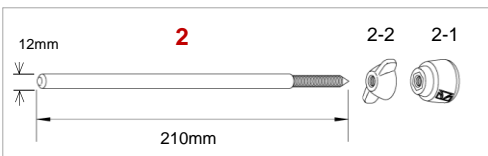

Smoked Black Nickel plated finish

No.	Model No.	Substitutable Model No.	Description
1	MSB35RU*		Spur bracket (player's right side)
	MSB35LU*		Spur bracket (player's left side)
1-11	MSS620WSBN		Square head bolt M6x20mm, washer & hex nut set
1-12	HB840WN8TH		Bolt M8x40mm, spring, washer & wing nut set
1-2	MSB30-04		Rubber spacer
1-3	MS412B20P		Mounting Screw M4x12mm (20pcs/set)
	MS414B20P		Mounting Screw M4x14mm (20pcs/set)
2	MSP-SCUT		Bass drum spur (2pcs/set)
2-1	MSP-RT		Rubber nut
2-2	MSP-NTU		Metal nut

*MSB35RU and MSB35LU come standard with MS412HSB