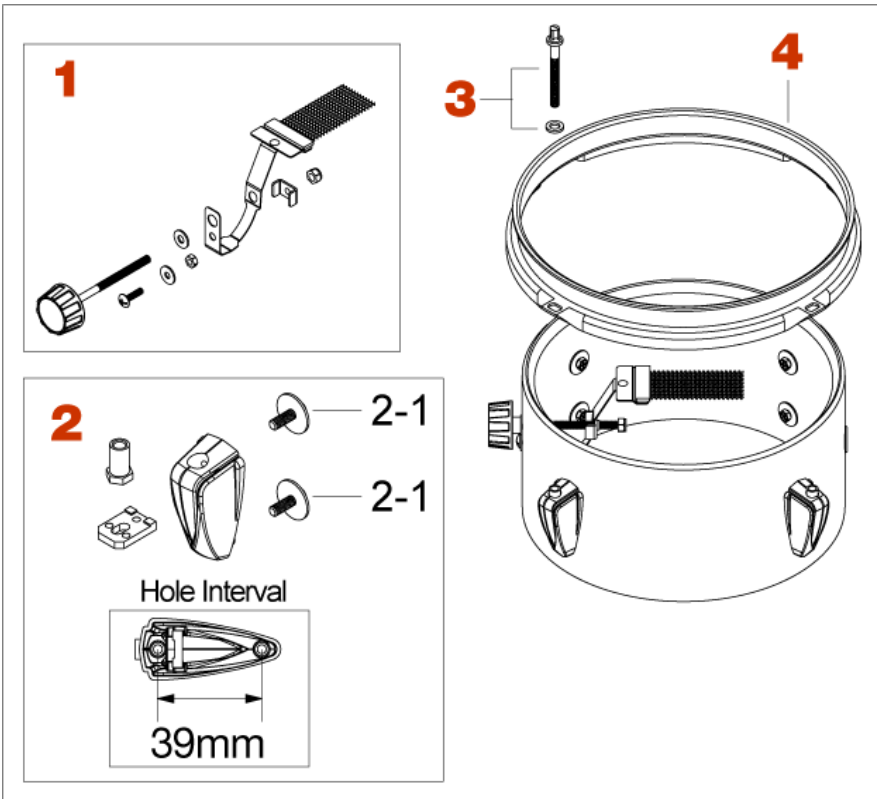

Practice Pad TMP8S

⊘ : discontinued model

No.	Model No.	Description
1	TMP8SA ⊘	Half Snare Wire assembly
2	MTB60T	Lug w/ mounting screw
2-1	MS412B20P	Mounting screw M4x12mm (20pcs/set)
3	MS648SHP	Tension bolt M6x48mm (2pcs/set)
4	MFH8-4	Triple Flanged Hoop 8" 4hole
*Sold Separately	MH8T	Mesh Head 8"