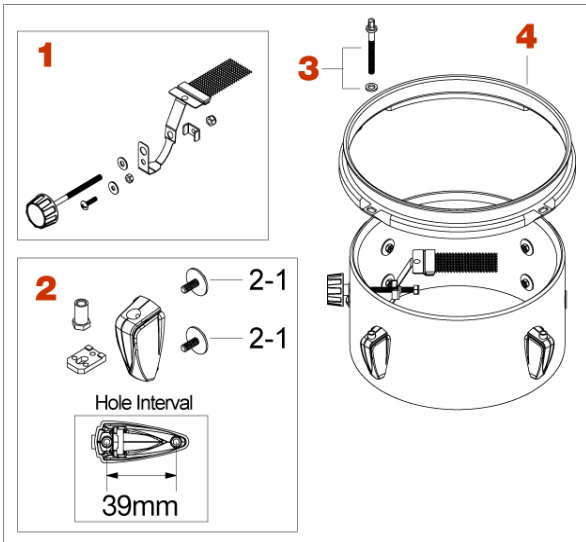

# Practice Pad TMP8S

⊘ : discontinued model

No.	Model No.	Description
1	TMP8SA ⊘	Half Snare Wire assembly
2	MTB60T	Lug w/ mounting screw
2-1	MS412B20P	Mounting screw M4x12mm (20pcs/set)
3	MS648SHP	Tension bolt M6x48mm (2pcs/set)
4	MFH8-4	Triple Flanged Hoop 8" 4hole
*Sold Separately	MH8T	Mesh Head 8"