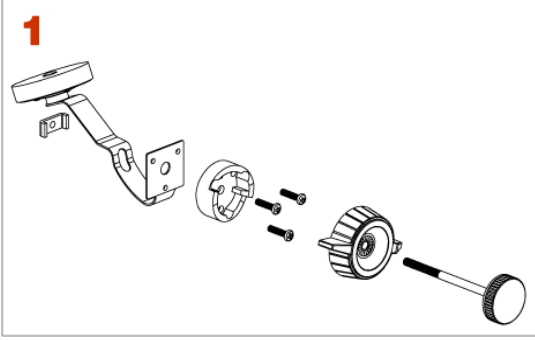

MASTERCRAFT One Touch Tone Control 6552N

No.	Model No.	Description
1	6552N	Inside Muffler complete

*Note: 6552N come standard with M4x16mm screws.