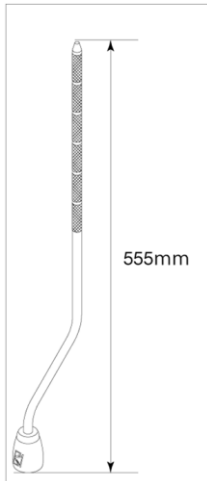

Superstar Hyper-Drive

No.	Model No.	Description
1	MTB25EBN	Floor tom bracket Black Nickel plated finish
1-1	MTB25E-1BN	Casting only
1-2	EBS820WBN	Eye bolt M8x20mm, washer & wing nut M8 assembly
1-21	WN8BNP	Wing nut M8 (2pcs/set)
1-22	EBA820	Eye bolt M8x20mm
1-3	MS412B20P	Mounting Screw M4x12mm (20pcs/set)

No.	Model No.	Description
2	6573CBN3P	Floor tom leg Black Nickel Plated (3pcs/set)
2-1	6573RTC	Rubber Foot (1pc)