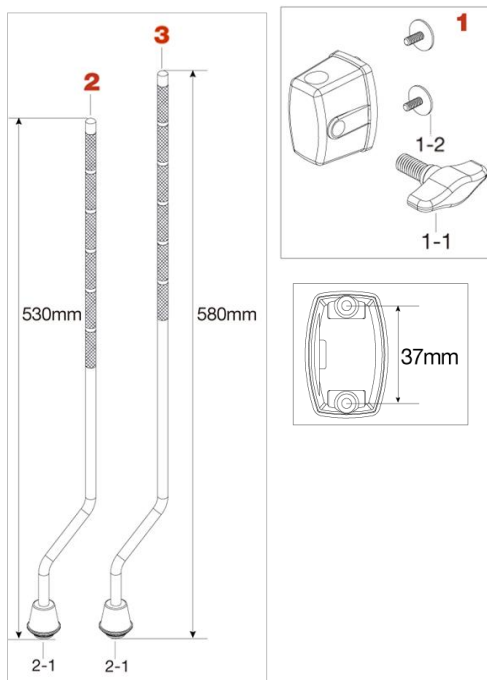

Club-JAM, Club-JAM Mini, Club-JAM Suitcase, Club-JAM Flyer, Rhythm Mate

No.	Model No.	Description
1	MTBRM	Floor tom bracket
1-1	TS816RM	T-bolt M8x16mm
1-2	MS412B20P	Mounting screw M4x12mm (20pcs/set)
2	6573RM3P	Floor Tom Leg for Club-JAM Flyer, Rhythm Mate (3pcs/set)
2-1	6573RTH	Rubber Foot (1pc)
3	6573CLJ3P	Floor Tom Leg for Club-JAM & Club JAM Mini, Club JAM Suitcase (3pcs/set)