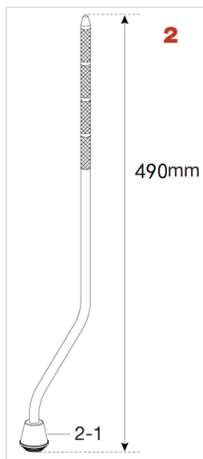

Starclassic Performer, Superstar Classic

Silverstar, Imperialstar(2005~2011)

No.	Model No.	Description
1	MTB25	Floor tom bracket
1-1	MTB25-1	Casting only
1-2	TS816	T-bolt M8x16mm (2pcs/set)
1-3	MS412B20P	Mounting Screw M4x12mm (20pcs/set)
2	6573C3P	Floor tom leg (3pc/set)
2-1	6573RTC	Rubber Foot (1pc)