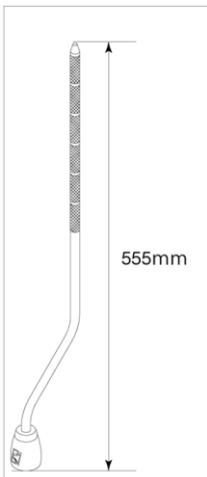

Tom/Floor Tom Bracket, Floor Tom Leg

STAR Drum

No.	Model No.	Description
1	MTB90	Floor tom bracket
1-1	MS412B20P	Mounting screw M4x12mm (20pcs/set)
1-2	MTB90A2	Memory lock
2	MFLSG3P	Floor tom leg (3pcs/set)

Starclassic (2015-)

No.	Model No.	Description
1	MTB90	Floor tom bracket Chrome plated finish
	MTB90BN	Floor tom bracket Black Nickel plated finish
	MTB90U	Floor tom bracket Smoked Balck Nickel plated finish
1-1	MS412B20P	Mounting screw M4x12mm (20pcs/set)
1-2	MTB90A2	Memory lock
2	MFLSL3P	Floor tom leg Chrome (3pcs/set)
	MFLSL3PBN	Floor tom leg Black Nickel (3pcs/set)
	MFLSL3PU	Floor tom leg Smoked Black (3pcs/set)
2-1	MFL-RT3	Air pocket rubber foot (3pcs/set)