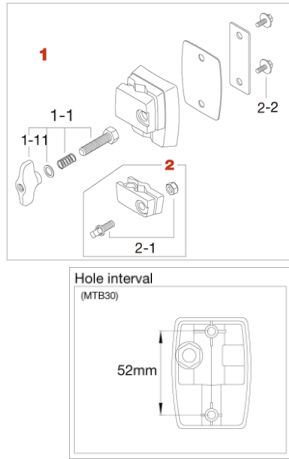

Tom/Floor Tom Bracket, Floor Tom Leg

Starclassic (~2014)

No.	Model No.	Description
1	MTB30*	Floor tom bracket Chrome plated finish
	MTB30H*	Floor tom bracket Brushed Nickel plated finish
	MTB30BN*	Floor tom bracket Black Nickel plated finish
1-1	HB840WN8T	Bolt, spring, washer & wing nut assembly
1-11	WN8P	Wing nut (2pcs/set)
2	MTB30-2	Memory lock for 10.5mm L-rod Chrome Plated
	MTB30-2H	Memory lock for 10.5mm L-rod Brushed Nickel
	MTB30-2BN	Memory lock for 10.5mm L-rod Black Nickel
2-1	MSS615	Bolt & nut set
2-2	MS414B20P	Mounting Screw M4x14mm (20pcs/set)
3	MFLSL3P	Floor tom leg Chrome (3pcs/set)
	MFLSL3PHN	Floor tom leg Brushed Nickel (3pcs/set)
	MFLSL3PBN	Floor tom leg Black Nickel (3pcs/set)
3-1	MFL-RT3	Air pocket rubber foot (3pcs/set)

* MTB30 come standard with MS414HSB (2pcs)