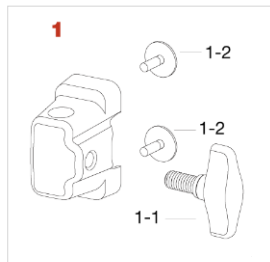

Imperialstar (2012~2018, 2023~(IP Model)), Swingstar (2011~2016)

Chrome plated finish		
No.	Model No.	Description
1	MTB70	Floor tom bracket Chrome plated finish
	MTB70BN	Floor tom bracket Black Nickel plated finish
1-1	TS816P	T-bolt M8x16mm (2pcs/set)
1-2	MS414B20P	Mounting screw M4x14mm (20pcs/set)
2	6573CS3P	Floor tom leg Chrome finish (3pcs/set)
	6573CSBN3P	Floor tom leg Black Nickel finish (3pcs/set)
2-1	6573RTCS	Rubber Foot (1pc)