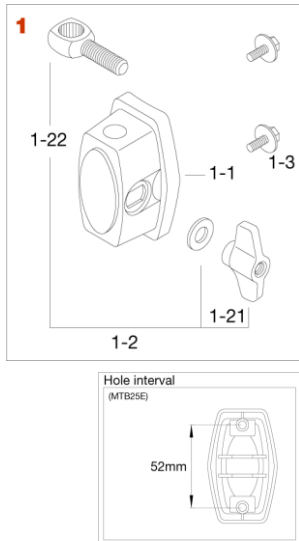

Superstar Hyper-Drive

No.	Model No.	Description
1	MTB25EBN	Floor tom bracket Black Nickel plated finish
1-1	MTB25E-1BN	Casting only
1-2	EBS820WBN	Eye bolt M8x20mm, washer & wing nut M8 assembly
1-21	WN8BNP	Wing nut M8 (2pcs/set)
1-22	EBA820	Eye bolt M8x20mm
1-3	MS412B20P	Mounting Screw M4x12mm (20pcs/set)

No.	Model No.	Description
2	6573CBN3P	Floor tom leg Black Nickel Plated (3pcs/set)
2-1	6573RTC	Rubber Foot (1pc)