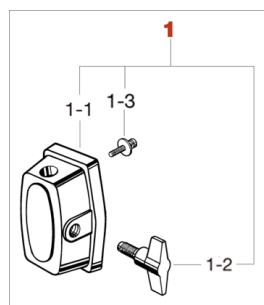

Starclassic Performer, Superstar Classic

Silverstar, Imperialstar(2005~2011)

No.	Model No.	Description
1	MTB25	Floor tom bracket
1-1	MTB25-1	Casting only
1-2	TS816	T-bolt M8x16mm (2pcs/set)
1-3	MS412B20P	Mounting Screw M4x12mm (20pcs/set)
2	6573C3P	Floor tom leg (3pc/set)
2-1	6573RTC	Rubber Foot (1pc)