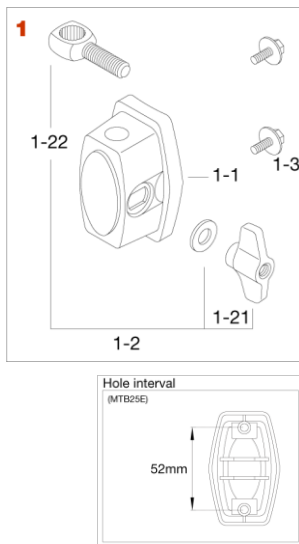

Superstar Hyper-Drive

No.	Model No.	Description
1	MTB25EBN	Floor tom bracket Black Nickel plated finish
1-1	MTB25E-1BN	Casting only
1-2	EBS820WBN	Eye bolt M8x20mm, washer & wing nut M8 assembly
1-21	WN8BNP	Wing nut M8 (2pcs/set)
1-22	EBA820	Eye bolt M8x20mm
1-3	MS412B20P	Mounting Screw M4x12mm (20pcs/set)

No.	Model No.	Description
2	6573CBN3P	Floor tom leg Black Nickel Plated (3pcs/set)
2-1	6573RTC	Rubber Foot (1pc)