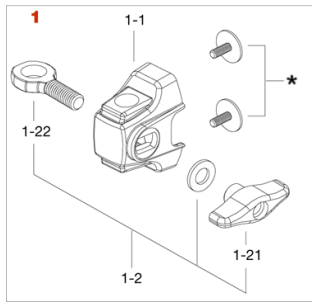

Tom/Floor Tom Bracket, Floor Tom Leg

Imperialstar (2019~(IE Model))

Chrome plated finish		
No.	Model No.	Description
1	MTB75E	Floor Tom Bracket
1-1	MTB75E-1	Casting only
1-2	EB820WN8H	Eye bolt M8x20mm, washer & wing nut M8 assembly
1-21	WN8RM	Wing nut M8
1-22	EB820H	Eye bolt M8x20mm
*Sold Separately	MS412B20P	Mounting screw M4x12mm (20pcs/set)
2	6573RM3P	Floor Tom Leg (3pcs/set)
2-1	6573RTH	Rubber Foot (1pc)