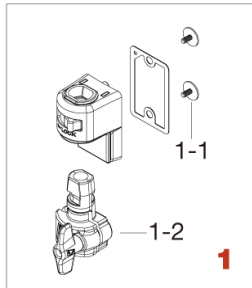

## Tom/Floor Tom Bracket, Floor Tom Leg

### STAR Drum

No.	Model No.	Description
<b>1</b>	MTB90	Floor tom bracket
1-1	MS412B20P	Mounting screw M4x12mm (20pcs/set)
1-2	MTB90A2	Memory lock
<b>2</b>	MFLSG3P	Floor tom leg (3pcs/set)