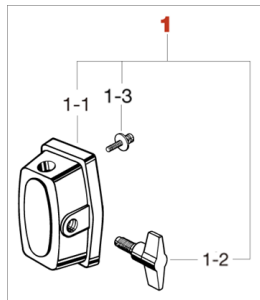

Starclassic Performer, Superstar Classic

Silverstar, Imperialstar(2005~2011)

No.	Model No.	Description
1	MTB25	Floor tom bracket
1-1	MTB25-1	Casting only
1-2	TS816	T-bolt M8x16mm (2pcs/set)
1-3	MS412B20P	Mounting Screw M4x12mm (20pcs/set)
2	6573C3P	Floor tom leg (3pc/set)
2-1	6573RTC	Rubber Foot (1pc)