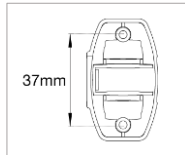

Tom/Floor Tom Bracket, Floor Tom Leg

Imperialstar (2019~(IE Model))

Chrome plated finish		
No.	Model No.	Description
1	MTB75E	Floor Tom Bracket
1-1	MTB75E-1	Casting only
1-2	EB820WN8H	Eye bolt M8x20mm, washer & wing nut M8 assembly
1-21	WN8RM	Wing nut M8
1-22	EB820H	Eye bolt M8x20mm
*Sold Separately	MS412B20P	Mounting screw M4x12mm (20pcs/set)
2	6573RM3P	Floor Tom Leg (3pcs/set)
2-1	6573RTH	Rubber Foot (1pc)