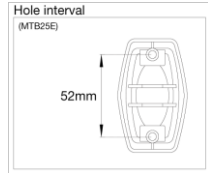

Tom/Floor Tom Bracket, Floor Tom Leg

S.L.P. Drum Kit

No.	Model No.	Description
1	MTB25E	Floor tom bracket Chrome plated finish
1-1	MTB25E-1	Casting only
1-2	EB820WN8W	Eye bolt M8x20mm, washer & wing nut M8 assembly
1-21	WN8P	Wing nut M8 (2pcs/set)
1-22	EBA820	Eye bolt M8x20mm
1-3	MS412B20P	Mounting Screw M4x12mm (20pcs/set)
2	6573C3P	Floor tom leg (3pcs/set)
2-1	6573RTC	Rubber Foot (1pc)