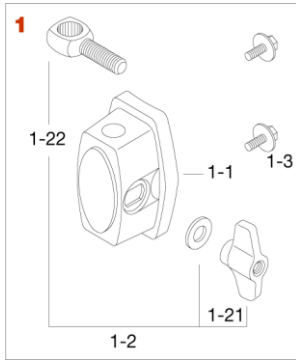

Tom/Floor Tom Bracket, Floor Tom Leg

S.L.P. Drum Kit

No.	Model No.	Description
1	MTB25E	Floor tom bracket Chrome plated finish
1-1	MTB25E-1	Casting only
1-2	EB820WN8W	Eye bolt M8x20mm, washer & wing nut M8 assembly
1-21	WN8P	Wing nut M8 (2pcs/set)
1-22	EBA820	Eye bolt M8x20mm
1-3	MS412B20P	Mounting Screw M4x12mm (20pcs/set)
2	6573C3P	Floor tom leg (3pcs/set)
2-1	6573RTC	Rubber Foot (1pc)