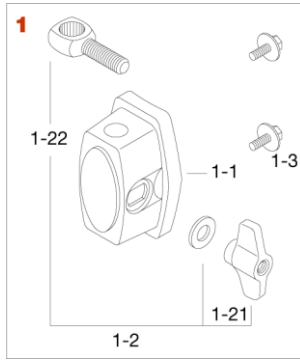

Tom/Floor Tom Bracket, Floor Tom Leg

S.L.P. Drum Kit

No.	Model No.	Description
1	MTB25E	Floor tom bracket Chrome plated finish
1-1	MTB25E-1	Casting only
1-2	EB820WN8W	Eye bolt M8x20mm, washer & wing nut M8 assembly
1-21	WN8P	Wing nut M8 (2pcs/set)
1-22	EBA820	Eye bolt M8x20mm
1-3	MS412B20P	Mounting Screw M4x12mm (20pcs/set)
2	6573C3P	Floor tom leg (3pcs/set)
2-1	6573RTC	Rubber Foot (1pc)