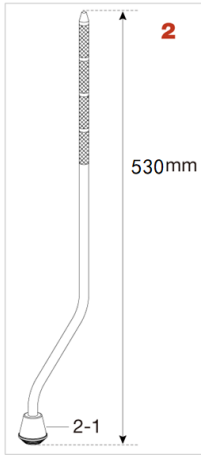

Tom/Floor Tom Bracket, Floor Tom Leg

Imperialstar (2019~(IE Model))

Chrome plated finish		
No.	Model No.	Description
1	MTB75E	Floor Tom Bracket
1-1	MTB75E-1	Casting only
1-2	EB820WN8H	Eye bolt M8x20mm, washer & wing nut M8 assembly
1-21	WN8RM	Wing nut M8
1-22	EB820H	Eye bolt M8x20mm
*Sold Separately	MS412B20P	Mounting screw M4x12mm (20pcs/set)
2	6573RM3P	Floor Tom Leg (3pcs/set)
2-1	6573RTH	Rubber Foot (1pc)