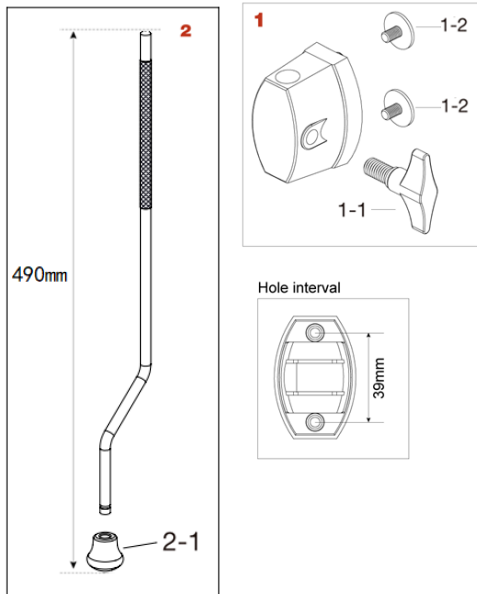

### Imperialstar (2012~2018, 2023~(IP Model)), Swingstar (2011~2016)

Chrome plated finish		
No.	Model No.	Description
<b>1</b>	MTB70	Floor tom bracket Chrome plated finish
	MTB70BN	Floor tom bracket Black Nickel plated finish
1-1	TS816P	T-bolt M8x16mm (2pcs/set)
1-2	MS414B20P	Mounting screw M4x14mm (20pcs/set)
<b>2</b>	6573CS3P	Floor tom leg Chrome finish (3pcs/set)
	6573CSBN3P	Floor tom leg Black Nickel finish (3pcs/set)
2-1	6573RTCS	Rubber Foot (1pc)

### Club-JAM, Club-JAM Mini, Club-JAM Suitcase, Club-JAM Flyer, Rhythm Mate

No.	Model No.	Description
<b>1</b>	MTBRM	Floor tom bracket
1-1	TS816RM	T-bolt M8x16mm
1-2	MS412B20P	Mounting screw M4x12mm (20pcs/set)
<b>2</b>	6573RM3P	Floor Tom Leg for Club-JAM Flyer, Rhythm Mate (3pcs/set)
2-1	6573RTH	Rubber Foot (1pc)
<b>3</b>	6573CLJ3P	Floor Tom Leg for Club-JAM & Club JAM Mini, Club JAM Suitcase (3pcs/set)

## Tom/Floor Tom Bracket, Floor Tom Leg

### Club-JAM Pancake

No.	Model No.	Description
1	MTBS6810P	Spur bracket
1-1	EBA830WN	Eye bolt, washer & nut assembly
2	6573CPS	Floor Tom leg for Club-Jam Pancake(Shorter) (1pc)
2-1	6573RTC	Rubber Tip of Floor Tom leg (1pc)
3	6573CPL3P	Floor Tom leg for Club-Jam Pancake(Longer) (3pcs/set)