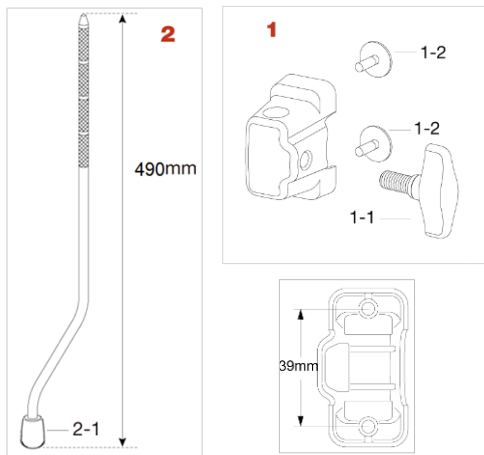

Imperialstar (2012~2018, 2023~(IP Model)), Swingstar (2011~2016)

Chrome plated finish		
No.	Model No.	Description
1	MTB70	Floor tom bracket Chrome plated finish
	MTB70BN	Floor tom bracket Black Nickel plated finish
1-1	TS816P	T-bolt M8x16mm (2pcs/set)
1-2	MS414B20P	Mounting screw M4x14mm (20pcs/set)
2	6573CS3P	Floor tom leg Chrome finish (3pcs/set)
	6573CSBN3P	Floor tom leg Black Nickel finish (3pcs/set)
2-1	6573RTCS	Rubber Foot (1pc)