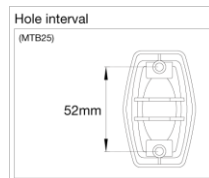

Starclassic Performer, Superstar Classic

Silverstar, Imperialstar(2005~2011)

No.	Model No.	Description
1	MTB25	Floor tom bracket
1-1	MTB25-1	Casting only
1-2	TS816	T-bolt M8x16mm (2pcs/set)
1-3	MS412B20P	Mounting Screw M4x12mm (20pcs/set)
2	6573C3P	Floor tom leg (3pc/set)
2-1	6573RTC	Rubber Foot (1pc)