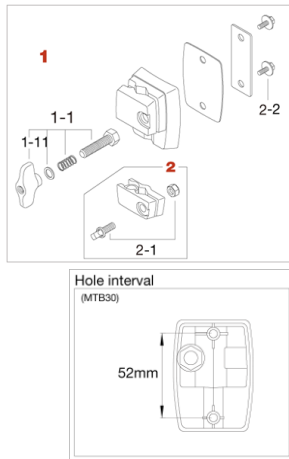

Tom/Floor Tom Bracket, Floor Tom Leg

Starclassic (~2014)

No.	Model No.	Description	
1	MTB30*	Floor tom bracket Chrome plated finish	
	MTB30H*	Floor tom bracket Brushed Nickel plated finish	
	MTB30BN*	Floor tom bracket Black Nickel plated finish	
1-1	HB840WN8T	Bolt, spring, washer & wing nut assembly	
1-11	WN8P	Wing nut (2pcs/set)	
2	MTB30-2	Memory lock for 10.5mm L-rod Chrome Plated	
	MTB30-2H	Memory lock for 10.5mm L-rod Brushed Nickel	
	MTB30-2BN	Memory lock for 10.5mm L-rod Black Nickel	
2-1	MSS615	Bolt & nut set	
2-2	MS414B20P	Mounting Screw M4x14mm (20pcs/set)	
3	MFLSL3P	Floor tom leg Chrome (3pcs/set)	
	MFLSL3PHN	Floor tom leg Brushed Nickel (3pcs/set)	
	MFLSL3PBN	Floor tom leg Black Nickel (3pcs/set)	
	3-1	MFL-RT3	Air pocket rubber foot (3pcs/set)

* MTB30 come standard with MS414HSB (2pcs)