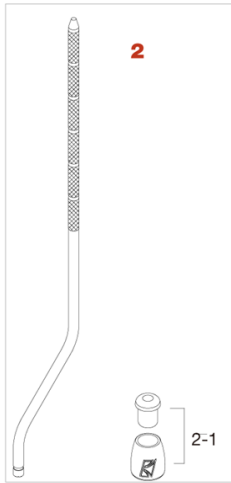

## Tom/Floor Tom Bracket, Floor Tom Leg

### STAR Drum

No.	Model No.	Description
<b>1</b>	MTB90	Floor tom bracket
1-1	MS412B20P	Mounting screw M4x12mm (20pcs/set)
1-2	MTB90A2	Memory lock
<b>2</b>	MFLSG3P	Floor tom leg (3pcs/set)

### Starclassic (2015-)

No.	Model No.	Description
<b>1</b>	MTB90	Floor tom bracket Chrome plated finish
	MTB90BN	Floor tom bracket Black Nickel plated finish
	MTB90U	Floor tom bracket Smoked Balck Nickel plated finish
1-1	MS412B20P	Mounting screw M4x12mm (20pcs/set)
1-2	MTB90A2	Memory lock
<b>2</b>	MFLSL3P	Floor tom leg Chrome (3pcs/set)
	MFLSL3PBN	Floor tom leg Black Nickel (3pcs/set)
	MFLSL3PU	Floor tom leg Smoked Black (3pcs/set)
2-1	MFL-RT3	Air pocket rubber foot (3pcs/set)