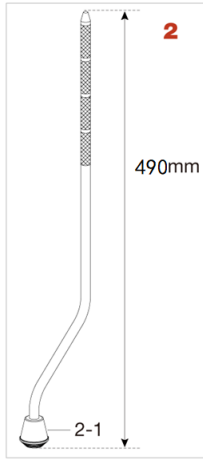

Tom/Floor Tom Bracket, Floor Tom Leg

S.L.P. Drum Kit

No.	Model No.	Description
1	MTB25E	Floor tom bracket Chrome plated finish
1-1	MTB25E-1	Casting only
1-2	EB820WN8W	Eye bolt M8x20mm, washer & wing nut M8 assembly
1-21	WN8P	Wing nut M8 (2pcs/set)
1-22	EBA820	Eye bolt M8x20mm
1-3	MS412B20P	Mounting Screw M4x12mm (20pcs/set)
2	6573C3P	Floor tom leg (3pcs/set)
2-1	6573RTC	Rubber Foot (1pc)