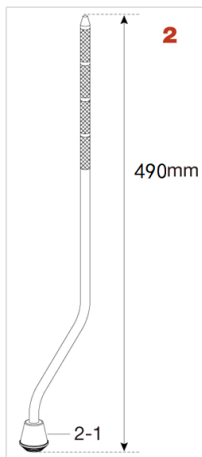

Superstar Hyper-Drive

No.	Model No.	Description
1	MTB25EBN	Floor tom bracket Black Nickel plated finish
1-1	MTB25E-1BN	Casting only
1-2	EBS820WBN	Eye bolt M8x20mm, washer & wing nut M8 assembly
1-21	WN8BNP	Wing nut M8 (2pcs/set)
1-22	EBA820	Eye bolt M8x20mm
1-3	MS412B20P	Mounting Screw M4x12mm (20pcs/set)

No.	Model No.	Description
2	6573CBN3P	Floor tom leg Black Nickel Plated (3pcs/set)
2-1	6573RTC	Rubber Foot (1pc)