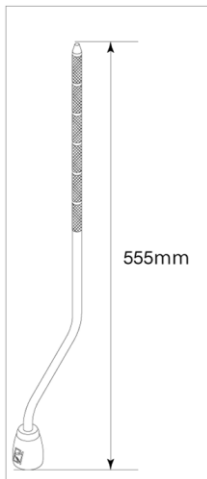

Superstar Hyper-Drive

No.	Model No.	Description
1	MTB25EBN	Floor tom bracket Black Nickel plated finish
1-1	MTB25E-1BN	Casting only
1-2	EBS820WBN	Eye bolt M8x20mm, washer & wing nut M8 assembly
1-21	WN8BNP	Wing nut M8 (2pcs/set)
1-22	EBA820	Eye bolt M8x20mm
1-3	MS412B20P	Mounting Screw M4x12mm (20pcs/set)

No.	Model No.	Description
2	6573CBN3P	Floor tom leg Black Nickel Plated (3pcs/set)
2-1	6573RTC	Rubber Foot (1pc)