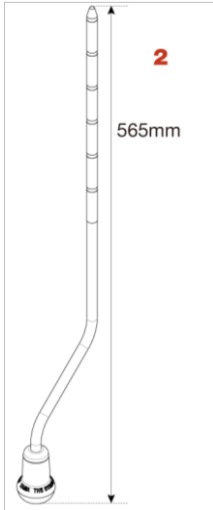

## Tom/Floor Tom Bracket, Floor Tom Leg

### STAR Drum

No.	Model No.	Description
<b>1</b>	MTB90	Floor tom bracket
1-1	MS412B20P	Mounting screw M4x12mm (20pcs/set)
1-2	MTB90A2	Memory lock
<b>2</b>	MFLSG3P	Floor tom leg (3pcs/set)

### Starclassic (2015-)

No.	Model No.	Description
<b>1</b>	MTB90	Floor tom bracket Chrome plated finish
	MTB90BN	Floor tom bracket Black Nickel plated finish
	MTB90U	Floor tom bracket Smoked Balck Nickel plated finish
1-1	MS412B20P	Mounting screw M4x12mm (20pcs/set)
1-2	MTB90A2	Memory lock
<b>2</b>	MFLSL3P	Floor tom leg Chrome (3pcs/set)
	MFLSL3PBN	Floor tom leg Black Nickel (3pcs/set)
	MFLSL3PU	Floor tom leg Smoked Black (3pcs/set)
2-1	MFL-RT3	Air pocket rubber foot (3pcs/set)