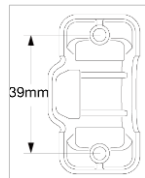

Imperialstar (2012~2018, 2023~(IP Model)), Swingstar (2011~2016)

Chrome plated finish		
No.	Model No.	Description
1	MTB70	Floor tom bracket Chrome plated finish
	MTB70BN	Floor tom bracket Black Nickel plated finish
1-1	TS816P	T-bolt M8x16mm (2pcs/set)
1-2	MS414B20P	Mounting screw M4x14mm (20pcs/set)
2	6573CS3P	Floor tom leg Chrome finish (3pcs/set)
	6573CSBN3P	Floor tom leg Black Nickel finish (3pcs/set)
2-1	6573RTCS	Rubber Foot (1pc)