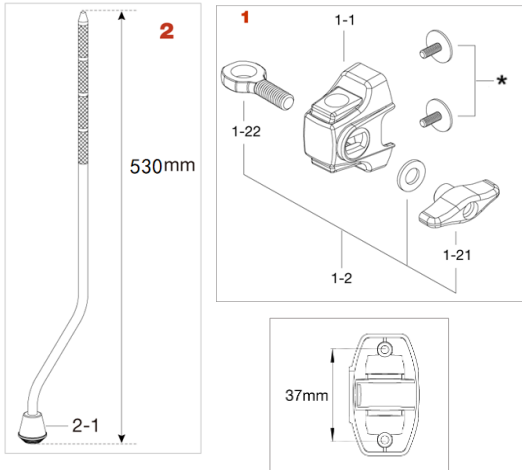

Tom/Floor Tom Bracket, Floor Tom Leg

Imperialstar (2019~(IE Model))

Chrome plated finish		
No.	Model No.	Description
1	MTB75E	Floor Tom Bracket
1-1	MTB75E-1	Casting only
1-2	EB820WN8H	Eye bolt M8x20mm, washer & wing nut M8 assembly
1-21	WN8RM	Wing nut M8
1-22	EB820H	Eye bolt M8x20mm
*Sold Separately	MS412B20P	Mounting screw M4x12mm (20pcs/set)
2	6573RM3P	Floor Tom Leg (3pcs/set)
2-1	6573RTH	Rubber Foot (1pc)