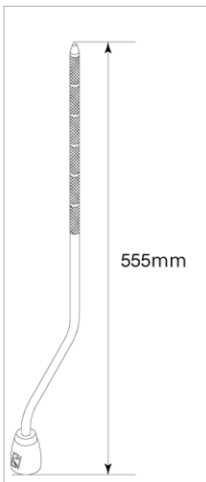

Tom/Floor Tom Bracket, Floor Tom Leg

STAR Drum

No.	Model No.	Description
1	MTB90	Floor tom bracket
1-1	MS412B20P	Mounting screw M4x12mm (20pcs/set)
1-2	MTB90A2	Memory lock
2	MFLSG3P	Floor tom leg (3pcs/set)

Starclassic (2015-)

No.	Model No.	Description
1	MTB90	Floor tom bracket Chrome plated finish
	MTB90BN	Floor tom bracket Black Nickel plated finish
	MTB90U	Floor tom bracket Smoked Balck Nickel plated finish
1-1	MS412B20P	Mounting screw M4x12mm (20pcs/set)
1-2	MTB90A2	Memory lock
2	MFLSL3P	Floor tom leg Chrome (3pcs/set)
	MFLSL3PBN	Floor tom leg Black Nickel (3pcs/set)
	MFLSL3PU	Floor tom leg Smoked Black (3pcs/set)
2-1	MFL-RT3	Air pocket rubber foot (3pcs/set)