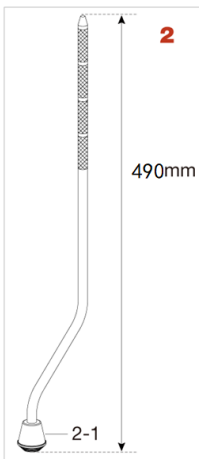

Starclassic Performer, Superstar Classic

Silverstar, Imperialstar(2005~2011)

No.	Model No.	Description
1	MTB25	Floor tom bracket
1-1	MTB25-1	Casting only
1-2	TS816	T-bolt M8x16mm (2pcs/set)
1-3	MS412B20P	Mounting Screw M4x12mm (20pcs/set)
2	6573C3P	Floor tom leg (3pc/set)
2-1	6573RTC	Rubber Foot (1pc)