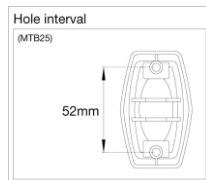

Starclassic Performer, Superstar Classic

Silverstar, Imperialstar(2005~2011)

No.	Model No.	Description
1	MTB25	Floor tom bracket
1-1	MTB25-1	Casting only
1-2	TS816	T-bolt M8x16mm (2pcs/set)
1-3	MS412B20P	Mounting Screw M4x12mm (20pcs/set)
2	6573C3P	Floor tom leg (3pc/set)
2-1	6573RTC	Rubber Foot (1pc)