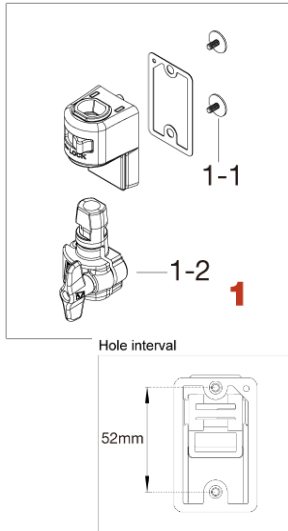

## Tom/Floor Tom Bracket, Floor Tom Leg

### STAR Drum

No.	Model No.	Description
<b>1</b>	MTB90	Floor tom bracket
1-1	MS412B20P	Mounting screw M4x12mm (20pcs/set)
1-2	MTB90A2	Memory lock
<b>2</b>	MFLSG3P	Floor tom leg (3pcs/set)

### Starclassic (2015-)

No.	Model No.	Description
<b>1</b>	MTB90	Floor tom bracket Chrome plated finish
	MTB90BN	Floor tom bracket Black Nickel plated finish
	MTB90U	Floor tom bracket Smoked Balck Nickel plated finish
1-1	MS412B20P	Mounting screw M4x12mm (20pcs/set)
1-2	MTB90A2	Memory lock
<b>2</b>	MFLSL3P	Floor tom leg Chrome (3pcs/set)
	MFLSL3PBN	Floor tom leg Black Nickel (3pcs/set)
	MFLSL3PU	Floor tom leg Smoked Black (3pcs/set)
2-1	MFL-RT3	Air pocket rubber foot (3pcs/set)