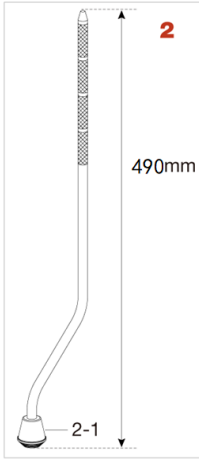

Tom/Floor Tom Bracket, Floor Tom Leg

S.L.P. Drum Kit

No.	Model No.	Description
1	MTB25E	Floor tom bracket Chrome plated finish
1-1	MTB25E-1	Casting only
1-2	EB820WN8W	Eye bolt M8x20mm, washer & wing nut M8 assembly
1-21	WN8P	Wing nut M8 (2pcs/set)
1-22	EBA820	Eye bolt M8x20mm
1-3	MS412B20P	Mounting Screw M4x12mm (20pcs/set)
2	6573C3P	Floor tom leg (3pcs/set)
2-1	6573RTC	Rubber Foot (1pc)