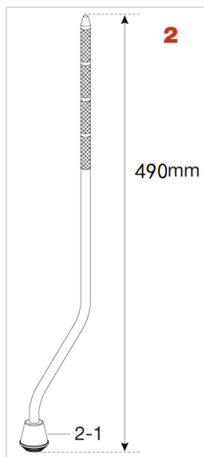

Superstar Hyper-Drive

No.	Model No.	Description
1	MTB25EBN	Floor tom bracket Black Nickel plated finish
1-1	MTB25E-1BN	Casting only
1-2	EBS820WBN	Eye bolt M8x20mm, washer & wing nut M8 assembly
1-21	WN8BNP	Wing nut M8 (2pcs/set)
1-22	EBA820	Eye bolt M8x20mm
1-3	MS412B20P	Mounting Screw M4x12mm (20pcs/set)

No.	Model No.	Description
2	6573CBN3P	Floor tom leg Black Nickel Plated (3pcs/set)
2-1	6573RTC	Rubber Foot (1pc)