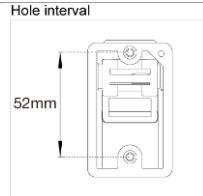

### STAR Drum

No.	Model No.	Description
<b>1</b>	MTB90	Floor tom bracket
1-1	MS412B20P	Mounting screw M4x12mm (20pcs/set)
1-2	MTB90A2	Memory lock
<b>2</b>	MFLSG3P	Floor tom leg (3pcs/set)