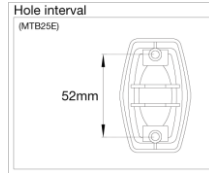

Tom/Floor Tom Bracket, Floor Tom Leg

S.L.P. Drum Kit

No.	Model No.	Description
1	MTB25E	Floor tom bracket Chrome plated finish
1-1	MTB25E-1	Casting only
1-2	EB820WN8W	Eye bolt M8x20mm, washer & wing nut M8 assembly
1-21	WN8P	Wing nut M8 (2pcs/set)
1-22	EBA820	Eye bolt M8x20mm
1-3	MS412B20P	Mounting Screw M4x12mm (20pcs/set)
2	6573C3P	Floor tom leg (3pcs/set)
2-1	6573RTC	Rubber Foot (1pc)