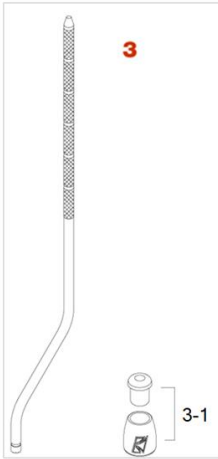

Tom/Floor Tom Bracket, Floor Tom Leg

Starclassic (~2014)

No.	Model No.	Description	
1	MTB30*	Floor tom bracket Chrome plated finish	
	MTB30H*	Floor tom bracket Brushed Nickel plated finish	
	MTB30BN*	Floor tom bracket Black Nickel plated finish	
1-1	HB840WN8T	Bolt, spring, washer & wing nut assembly	
1-11	WN8P	Wing nut (2pcs/set)	
2	MTB30-2	Memory lock for 10.5mm L-rod Chrome Plated	
	MTB30-2H	Memory lock for 10.5mm L-rod Brushed Nickel	
	MTB30-2BN	Memory lock for 10.5mm L-rod Black Nickel	
2-1	MSS615	Bolt & nut set	
2-2	MS414B20P	Mounting Screw M4x14mm (20pcs/set)	
3	MFLSL3P	Floor tom leg Chrome (3pcs/set)	
	MFLSL3PHN	Floor tom leg Brushed Nickel (3pcs/set)	
	MFLSL3PBN	Floor tom leg Black Nickel (3pcs/set)	
	3-1	MFL-RT3	Air pocket rubber foot (3pcs/set)

* MTB30 come standard with MS414HSB (2pcs)