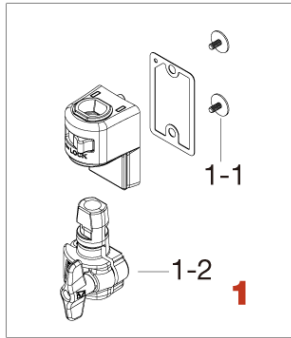

## Tom/Floor Tom Bracket, Floor Tom Leg

### STAR Drum

No.	Model No.	Description
<b>1</b>	MTB90	Floor tom bracket
1-1	MS412B20P	Mounting screw M4x12mm (20pcs/set)
1-2	MTB90A2	Memory lock
<b>2</b>	MFLSG3P	Floor tom leg (3pcs/set)