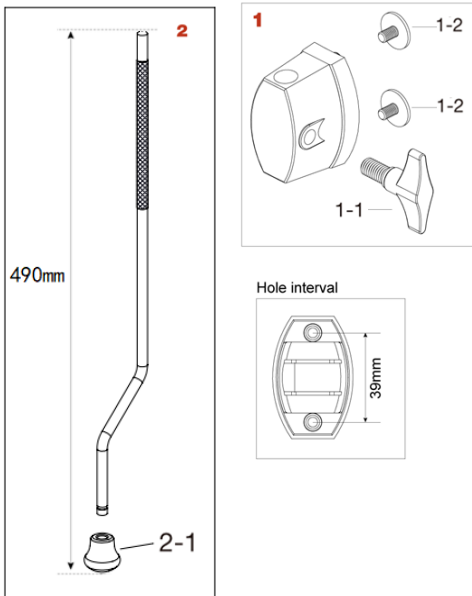

### Imperialstar (2012~2018, 2023~(IP Model)), Swingstar (2011~2016)

Chrome plated finish		
No.	Model No.	Description
<b>1</b>	MTB70	Floor tom bracket Chrome plated finish
	MTB70BN	Floor tom bracket Black Nickel plated finish
1-1	TS816P	T-bolt M8x16mm (2pcs/set)
1-2	MS414B20P	Mounting screw M4x14mm (20pcs/set)
<b>2</b>	6573CS3P	Floor tom leg Chrome finish (3pcs/set)
	6573CSBN3P	Floor tom leg Black Nickel finish (3pcs/set)
2-1	6573RTCS	Rubber Foot (1pc)

### Club-JAM, Club-JAM Mini, Club-JAM Suitcase, Club-JAM Flyer, Rhythm Mate

No.	Model No.	Description
<b>1</b>	MTBRM	Floor tom bracket
1-1	TS816RM	T-bolt M8x16mm
1-2	MS412B20P	Mounting screw M4x12mm (20pcs/set)
<b>2</b>	6573RM3P	Floor Tom Leg for Club-JAM Flyer, Rhythm Mate (3pcs/set)
2-1	6573RTH	Rubber Foot (1pc)
<b>3</b>	6573CLJ3P	Floor Tom Leg for Club-JAM & Club JAM Mini, Club JAM Suitcase (3pcs/set)

## Tom/Floor Tom Bracket, Floor Tom Leg

### Club-JAM Pancake

No.	Model No.	Description
<b>1</b>	MTBS6810P	Spur bracket
1-1	EBA830WN	Eye bolt, washer & nut assembly
<b>2</b>	6573CPS	Floor Tom leg for Club-Jam Pancake(Shorter) (1pc)
2-1	6573RTC	Rubber Tip of Floor Tom leg (1pc)
<b>3</b>	6573CPL3P	Floor Tom leg for Club-Jam Pancake(Longer) (3pcs/set)