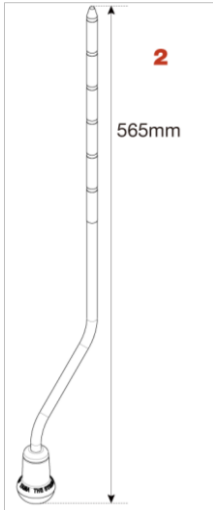

## Tom/Floor Tom Bracket, Floor Tom Leg

### STAR Drum

No.	Model No.	Description
<b>1</b>	MTB90	Floor tom bracket
1-1	MS412B20P	Mounting screw M4x12mm (20pcs/set)
1-2	MTB90A2	Memory lock
<b>2</b>	MFLSG3P	Floor tom leg (3pcs/set)

### Starclassic (2015-)

No.	Model No.	Description
<b>1</b>	MTB90	Floor tom bracket Chrome plated finish
	MTB90BN	Floor tom bracket Black Nickel plated finish
	MTB90U	Floor tom bracket Smoked Balck Nickel plated finish
1-1	MS412B20P	Mounting screw M4x12mm (20pcs/set)
1-2	MTB90A2	Memory lock
<b>2</b>	MFLSL3P	Floor tom leg Chrome (3pcs/set)
	MFLSL3PBN	Floor tom leg Black Nickel (3pcs/set)
	MFLSL3PU	Floor tom leg Smoked Black (3pcs/set)
2-1	MFL-RT3	Air pocket rubber foot (3pcs/set)