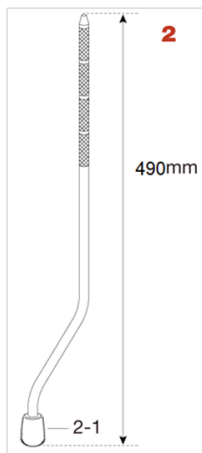

Imperialstar (2012~2018, 2023~(IP Model)), Swingstar (2011~2016)

Chrome plated finish		
No.	Model No.	Description
1	MTB70	Floor tom bracket Chrome plated finish
	MTB70BN	Floor tom bracket Black Nickel plated finish
1-1	TS816P	T-bolt M8x16mm (2pcs/set)
1-2	MS414B20P	Mounting screw M4x14mm (20pcs/set)
2	6573CS3P	Floor tom leg Chrome finish (3pcs/set)
	6573CSBN3P	Floor tom leg Black Nickel finish (3pcs/set)
2-1	6573RTCS	Rubber Foot (1pc)