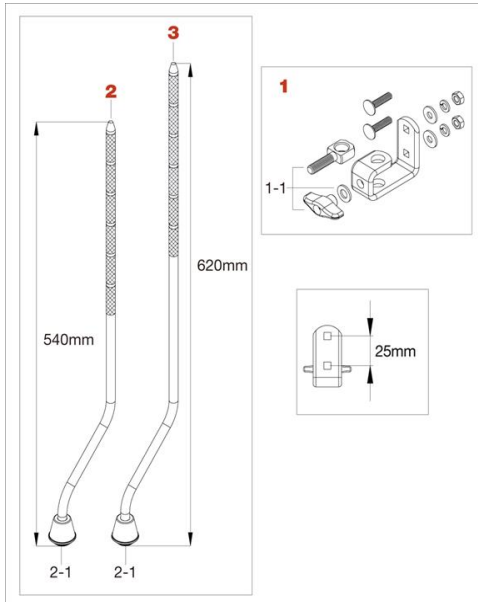

Tom/Floor Tom Bracket, Floor Tom Leg

Club-JAM Pancake

No.	Model No.	Description
1	MTBS6810P	Spur bracket
1-1	EBA830WN	Eye bolt, washer & nut assembly
2	6573CPS	Floor Tom leg for Club-Jam Pancake(Shorter) (1pc)
2-1	6573RTC	Rubber Tip of Floor Tom leg (1pc)
3	6573CPL3P	Floor Tom leg for Club-Jam Pancake(Longer) (3pcs/set)