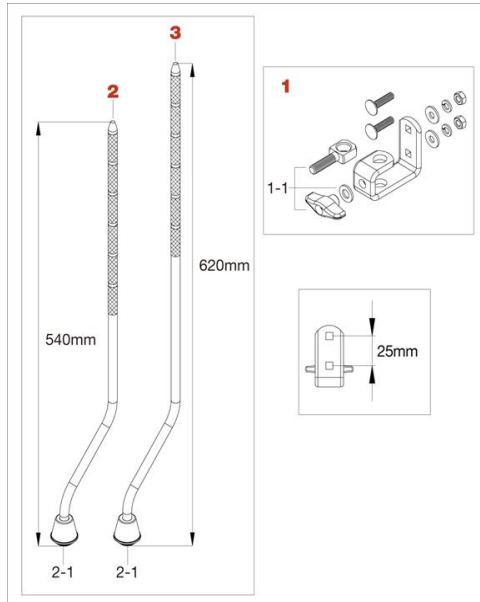

Tom/Floor Tom Bracket, Floor Tom Leg

Club-JAM Pancake

No.	Model No.	Description
1	MTBS6810P	Spur bracket
1-1	EBA830WN	Eye bolt, washer & nut assembly
2	6573CPS	Floor Tom leg for Club-Jam Pancake(Shorter) (1pc)
2-1	6573RTC	Rubber Tip of Floor Tom leg (1pc)
3	6573CPL3P	Floor Tom leg for Club-Jam Pancake(Longer) (3pcs/set)