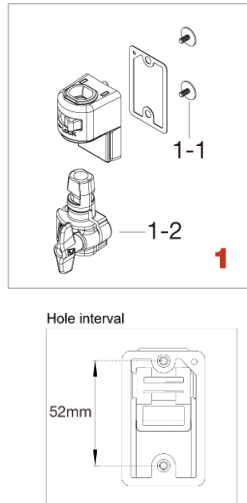

## Tom/Floor Tom Bracket, Floor Tom Leg

### STAR Drum

No.	Model No.	Description
<b>1</b>	MTB90	Floor tom bracket
1-1	MS412B20P	Mounting screw M4x12mm (20pcs/set)
1-2	MTB90A2	Memory lock
<b>2</b>	MFLSG3P	Floor tom leg (3pcs/set)