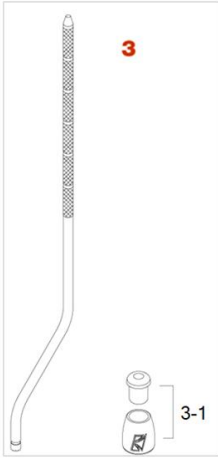

Tom/Floor Tom Bracket, Floor Tom Leg

Starclassic (~2014)

No.	Model No.	Description
1	MTB30*	Floor tom bracket Chrome plated finish
	MTB30H*	Floor tom bracket Brushed Nickel plated finish
	MTB30BN*	Floor tom bracket Black Nickel plated finish
1-1	HB840WN8T	Bolt, spring, washer & wing nut assembly
1-11	WN8P	Wing nut (2pcs/set)
2	MTB30-2	Memory lock for 10.5mm L-rod Chrome Plated
	MTB30-2H	Memory lock for 10.5mm L-rod Brushed Nickel
	MTB30-2BN	Memory lock for 10.5mm L-rod Black Nickel
2-1	MSS615	Bolt & nut set
2-2	MS414B20P	Mounting Screw M4x14mm (20pcs/set)
3	MFLSL3P	Floor tom leg Chrome (3pcs/set)
	MFLSL3PHN	Floor tom leg Brushed Nickel (3pcs/set)
	MFLSL3PBN	Floor tom leg Black Nickel (3pcs/set)
3-1	MFL-RT3	Air pocket rubber foot (3pcs/set)

* MTB30 come standard with MS414HSB (2pcs)