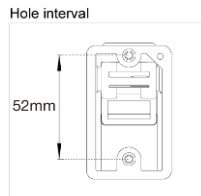

## Tom/Floor Tom Bracket, Floor Tom Leg

### STAR Drum

No.	Model No.	Description
<b>1</b>	MTB90	Floor tom bracket
1-1	MS412B20P	Mounting screw M4x12mm (20pcs/set)
1-2	MTB90A2	Memory lock
<b>2</b>	MFLSG3P	Floor tom leg (3pcs/set)