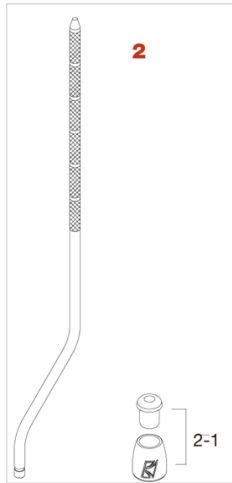

## Tom/Floor Tom Bracket, Floor Tom Leg

### STAR Drum

No.	Model No.	Description
<b>1</b>	MTB90	Floor tom bracket
1-1	MS412B20P	Mounting screw M4x12mm (20pcs/set)
1-2	MTB90A2	Memory lock
<b>2</b>	MFLSG3P	Floor tom leg (3pcs/set)

### Starclassic (2015-)

No.	Model No.	Description
<b>1</b>	MTB90	Floor tom bracket Chrome plated finish
	MTB90BN	Floor tom bracket Black Nickel plated finish
	MTB90U	Floor tom bracket Smoked Balck Nickel plated finish
1-1	MS412B20P	Mounting screw M4x12mm (20pcs/set)
1-2	MTB90A2	Memory lock
<b>2</b>	MFLSL3P	Floor tom leg Chrome (3pcs/set)
	MFLSL3PBN	Floor tom leg Black Nickel (3pcs/set)
	MFLSL3PU	Floor tom leg Smoked Black (3pcs/set)
2-1	MFL-RT3	Air pocket rubber foot (3pcs/set)