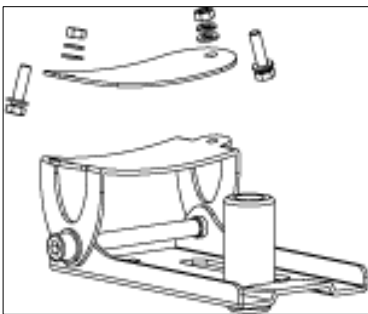

Bass Drum Lifter

⊘ : discontinued model

Model No.	Description
BL518*	Bass Drum Lifter for 18" Bass Drum

*Complete Unit only available.

Model No.	Description
BL516*	Bass Drum Lifter for 16" Bass Drum

*Complete Unit only available.

Model No.	Description
BL500N ⊘	Bass Drum Lifter for 16" Bass Drum

Model No.	Description
BLLJ*	Bass Drum Lifter for Club-JAM Flyer 14" Bass drum & Club-JAM Syuitcase 16" Bass drum

*Complete Unit only available.