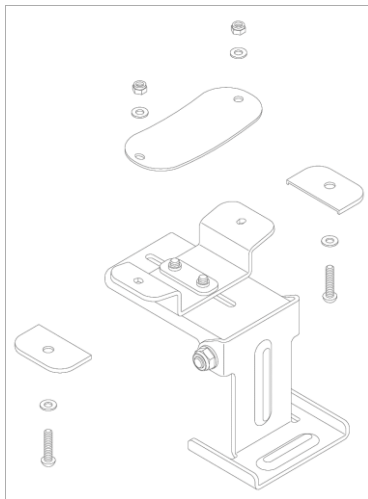

Bass Drum Lifter

⊘ : discontinued model

Model No.	Description
BL518*	Bass Drum Lifter for 18" Bass Drum

*Complete Unit only available.

Model No.	Description
BL516*	Bass Drum Lifter for 16" Bass Drum

*Complete Unit only available.

Model No.	Description
BL500N ⊘	Bass Drum Lifter for 16" Bass Drum

Model No.	Description
BLLJ*	Bass Drum Lifter for Club-JAM Flyer 14" Bass drum & Club-JAM Syuitcase 16" Bass drum

*Complete Unit only available.