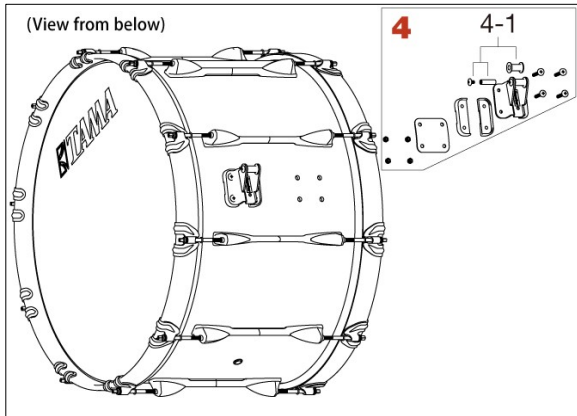

## Marching Bass Drum

### Fieldstar Marching Bass Drum (Nov.2022-)

No.	Model No.	Description
<b>1</b>	SHB686P	Tension bolt M6x86mm w/ 2pcs of metal washers & Rubber O-ring (2pcs/set) for 14inch depth bass drum
1-1	MW620	Metal washer (20pcs/set)
1-2	ORNG12	O-ring (bottom side tension bolt only, 12pcs/set)
<b>2</b>	BDCHN	Claw hook
<b>3</b>	BDLUG	Lug for bass drum w/mounting screws
<b>4</b>	BDADPS	Adapter for carrier (for 14" & 16" bass drum)
	BDADPM	Adapter for carrier (for 18" to 22" bass drum)
	BDADPL	Adapter for carrier (for 24" to 30" bass drum)
4-1	MH58	Marching Hinge Axis (M5x8)
<b>5</b>	MBH14R BKL	14" bass drum hoop
	MBH16R BKL	16" bass drum hoop
	MBH18R BKL	18" bass drum hoop
	MBH20R BKL	20" bass drum hoop
	MBH22R BKL	22" bass drum hoop
	MBH24R BKL	24" bass drum hoop
	MBH26R BKL	26" bass drum hoop
MBH28R BKL	28" bass drum hoop	
MBH30R BKL	30" bass drum hoop	
(Sticker)	TLS80WH	White TAMA logo sticker
	TLS80BK	Black TAMA logo sticker