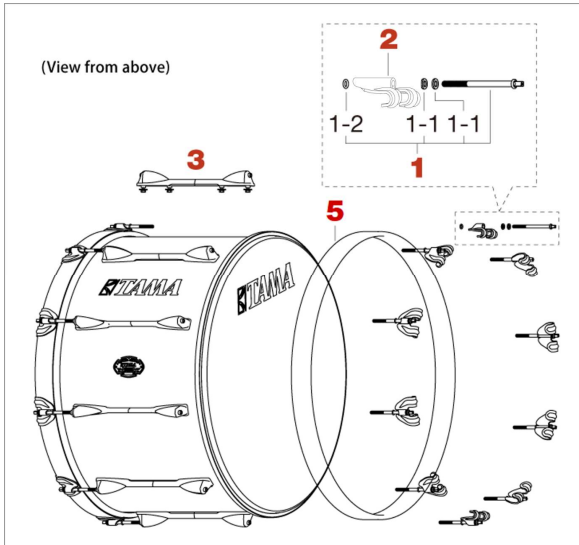

## Marching Bass Drum

### Fieldstar Marching Bass Drum (Nov.2022-)

No.	Model No.	Description
<b>1</b>	SHB686P	Tension bolt M6x86mm w/ 2pcs of metal washers & Rubber O-ring (2pcs/set) for 14inch depth bass drum
1-1	MW620	Metal washer (20pcs/set)
1-2	ORNG12	O-ring (bottom side tension bolt only, 12pcs/set)
<b>2</b>	BDCHN	Claw hook
<b>3</b>	BDLUG	Lug for bass drum w/mounting screws
<b>4</b>	BDADPS	Adapter for carrier (for 14" & 16" bass drum)
	BDADPM	Adapter for carrier (for 18" to 22" bass drum)
	BDADPL	Adapter for carrier (for 24" to 30" bass drum)
4-1	MH58	Marching Hinge Axis (M5x8)
<b>5</b>	MBH14R BKL	14" bass drum hoop
	MBH16R BKL	16" bass drum hoop
	MBH18R BKL	18" bass drum hoop
	MBH20R BKL	20" bass drum hoop
	MBH22R BKL	22" bass drum hoop
	MBH24R BKL	24" bass drum hoop
	MBH26R BKL	26" bass drum hoop
MBH28R BKL	28" bass drum hoop	
MBH30R BKL	30" bass drum hoop	
(Sticker)	TLS80WH	White TAMA logo sticker
	TLS80BK	Black TAMA logo sticker