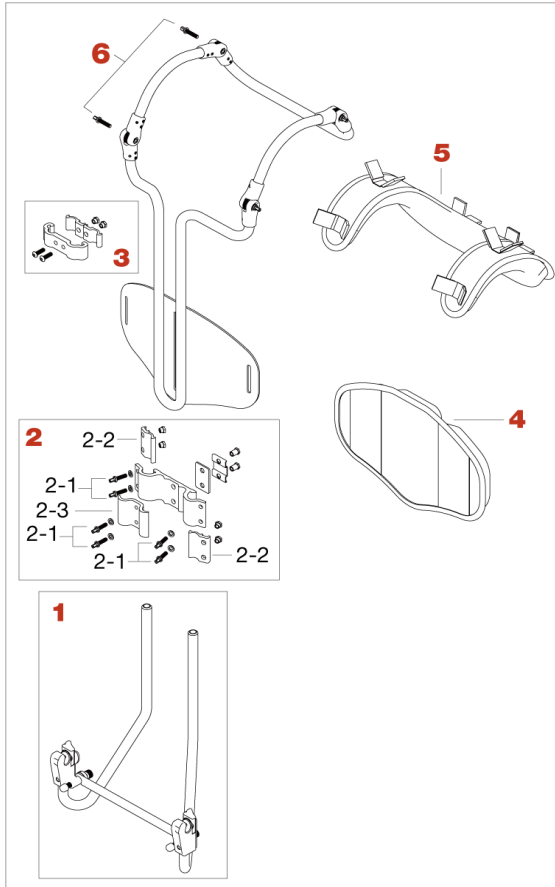

Marching Tenor Drum Carrier CFSTNT

No.	Model No.	Description
1	CFSTNHR	Tenor carrier J-bar (pair of R&L)
2	CFSRHA	Rod holder assembly
2-1	SHB620MP	Square head bolt (M6x20mm, 2pcs/set)
2-2	CFSRHO	Outer plate for Rod holder
2-3	CFSRHC	Center plate for Rod holder
3	CFSCSA	Chest support assembly
4	CBP	Belly pad
5	CFSSP	Shoulder pad
6	SHB625P	Square head bolt (M6x25mm, 2pcs/set)