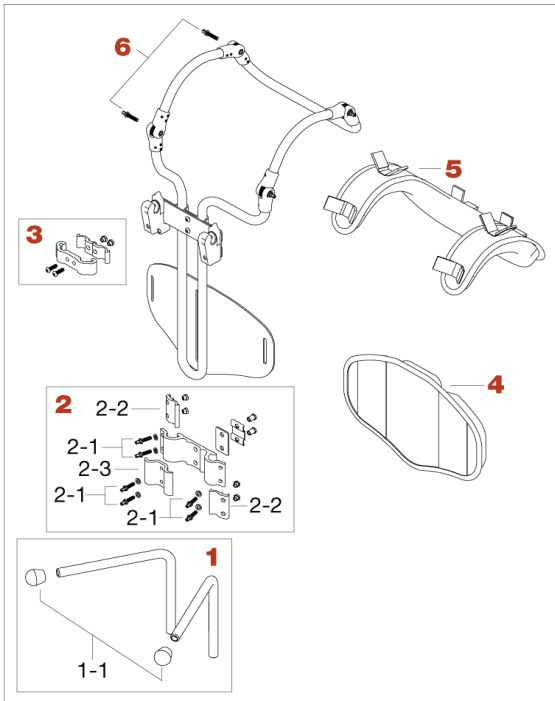

Marching Bass Drum Carrier CFSBDT

No.	Model No.	Description
1	CFSBDHR	Bass drum carrier support bar (pair of R&L)
1-1	CFSRC	Rubber cap (2pcs/pack)
2	CFSRHA	Rod holder assembly
2-1	SHB620MP	Square head bolt (M6x20mm, 2pcs/set)
2-2	CFSRHO	Outer plate for Rod holder
2-3	CFSRHC	Center plate for Rod holder
3	CFSCSA	Chest support assembly
4	CBP	Belly pad
5	CFSSP	Shoulder pad
6	SHB625P	Square head bolt (M6x25mm, 2pcs/set)