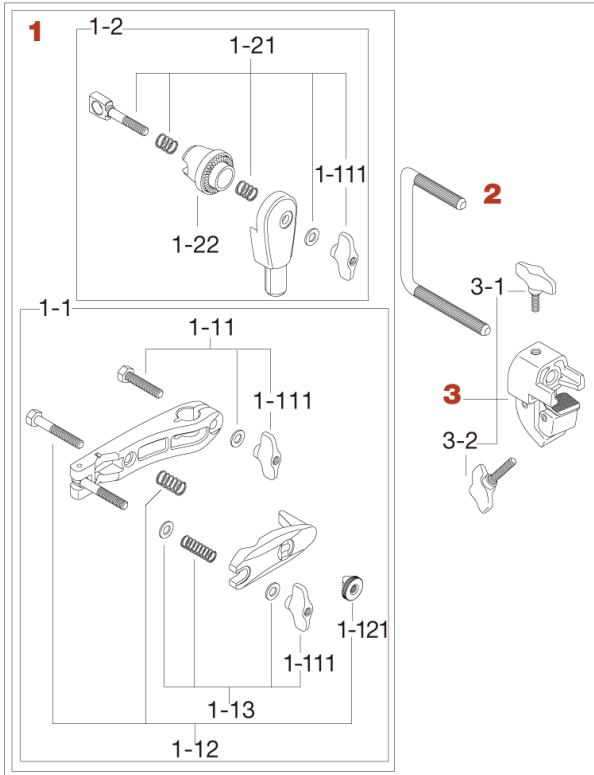

Hi-Hat Attachment MHA623

No.	Model No.	Description
1	MC66	Universal clamp
1-1	MC61	Multi-clamp
1-11	HB840WN8	Bolt w/nut & washer
1-111	WN8P	Wing nut (2pcs/pack)
1-12	HB855RN8T	Bolt w/ nut & spring
1-121	RN8	Round nut (M8)
1-13	WN8SPW	Wing nut (M8) w/ spring & washers
1-2	MTA6	Boom tilter assembly
1-21	EBA8WN8T	Bolt, springs, washer & nut assembly
1-22	EHZN2	Boom tilter casting
2	MHA623-2	C-rod
3	MHA623-3	Hoop clamp assembly
3-1	TS816P	T-bolt (M8x16mm, 2pcs/pack)
3-2	TS825	T-bolt (M8x25mm)