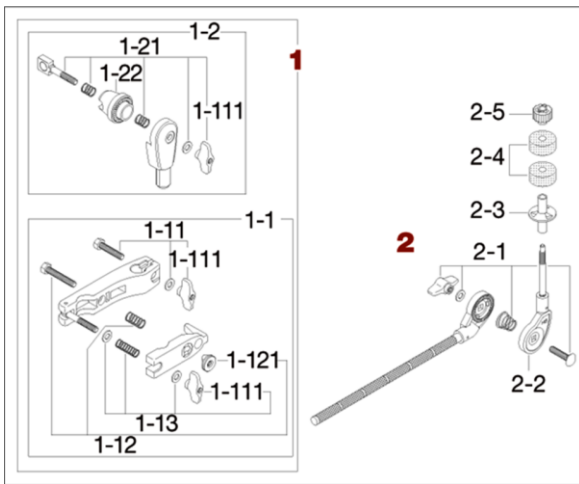

Cymbal Adapter MCA63E <Discontinued>

Production from Dec. 2001 to Jun 2005

No.	Model No.	Substitutable Model No.	Description
1	MC66		Universal clamp
1-1	MC61		Multi-Clamp
1-11	HB840WN8		Bolt w/nut & washer
1-111	WN8P		Wing nut (M8, 2pcs/pack)
1-12	HB855RN8T		Bolt w/nut & spring
1-121	RN8		Round nut (M8)
1-13	WN8SPW		Wing nut (M8) w/ spring & washers
1-2	MTA6		Boom tilter assembly
1-21	EBA8WN8T		Bolt, springs, washer & nut assembly
1-22	EHZN2		Boom tilter casting
2	MCB30E (Discontinued)	MCB30EB	Boom arm
2-1	B835WN8T		Bolt, spring, washer & nut assembly
2-2	CT44-11		Cymbal tilter only
2-3	RB8P		Cymbal bottom (M8, 2pcs/pack)
2-4	7081P		Felt washer (2pcs/pack)
2-5	CM8P		Fixing nut (M8, 2pcs/pack)