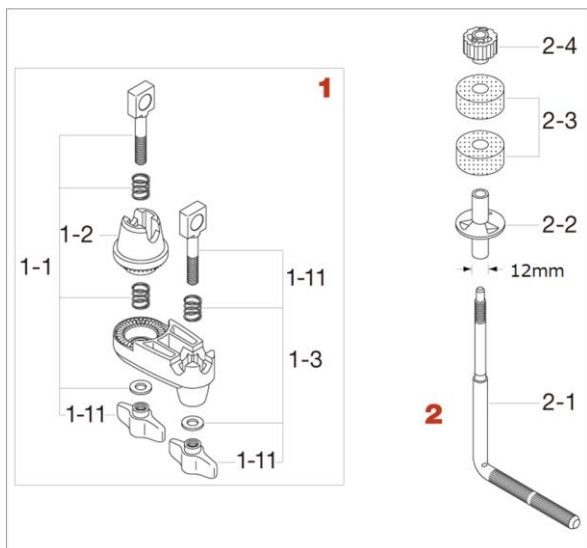

Cymbal Adapter CYA5E

Production from Dec. 2001 to Oct. 2009

No.	Model No.	Substitutable Model No.	Description
1	MC5 <i>(Discontinued)</i>	MC5B	Compact clamp
1-1	EBA8WN8T		Bolt, springs, washer & nut assembly
1-11	WN8P		Wing nut (M8, 2pcs/pack)
1-2	EHZN2		Boom tilter casting
1-3	EBA8WN8W		Bolt, spring, washer & nut assembly
2	LCYE		Cymbal L-rod (M8)
2-1	LCYE-1		L-rod for LCYE (M8)
2-2	RB8P		Cymbal bottom (M8, 2pcs/pack)
2-3	7081P		Felt washer (2pcs/pack)
2-4	CM8P		Fixing nut (M8, 2pcs/pack)