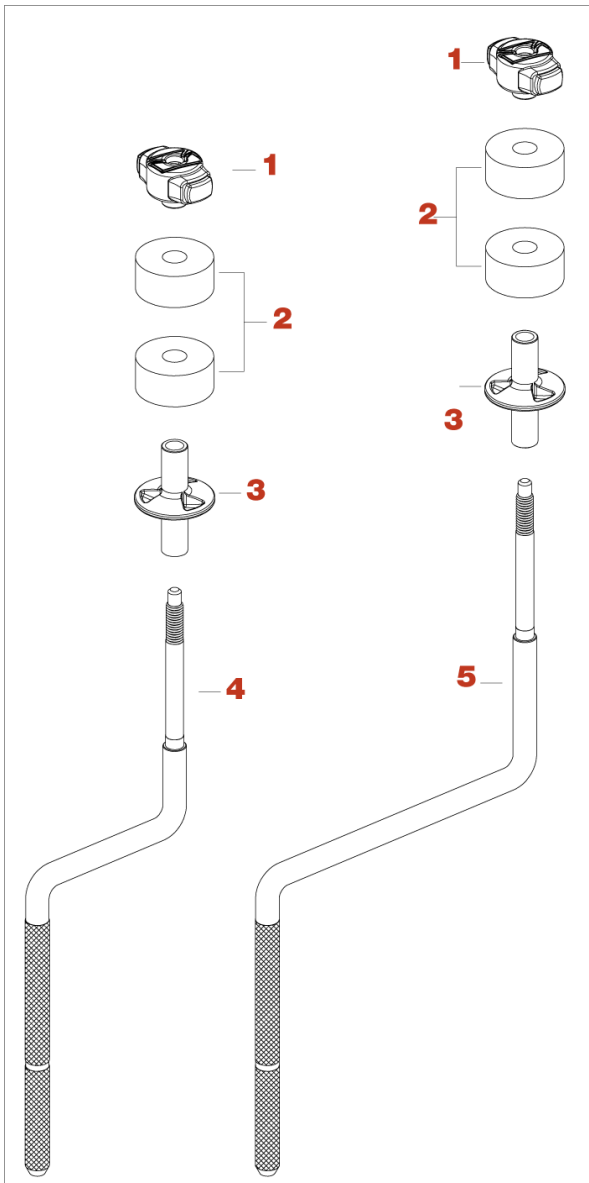

Z-Rods ZCYE/ZCYEL

No.	Model No.	Description
1	QC8	Quick set cymbal mate
2	7081P	Felt washer (2pcs/pack)
3	RB8P	Cymbal bottom (M8, 2pcs/pack)
4	ZCYE1	Rod only (short)
5	ZCYEL1	Rod only (long)