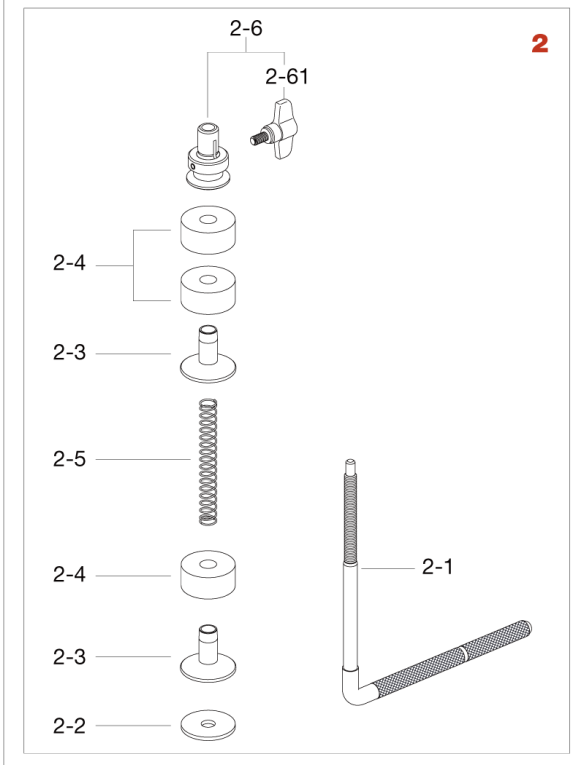

# Affordable Closed Hi-Hat Attachment MXA43

Production since Nov. 2009

No.	Model No.	Description
<b>1</b>	MC56	<b>Multi Clamp</b>
1-1	EBA8WN8T	Bolt, springs, washer & nut assembly
1-11	WN8P	Wing nut (2pcs/pack)
1-2	EHZN2	Boom tilter casting
1-3	HB855RN8T	Bolt w/nut & spring
1-31	RN8	Round nut (M8)
1-4	WN8SPW	Wing nut (M8) w/spring & washers
<b>2</b>	LHH	<b>L-Rod for Hi-hat Cymbal LHH</b>
2-1	LHH1	Rod only
2-2	MXA5326	Metal washer
2-3	CSA3013N	Cymbal bottom seat
2-4	7081P	Felt washer (2pcs/pack)
2-5	MXA5325	Spring
2-6	CLM8	Closed hi-hat clutch
2-61	TS610	T-bolt (M6x10mm)