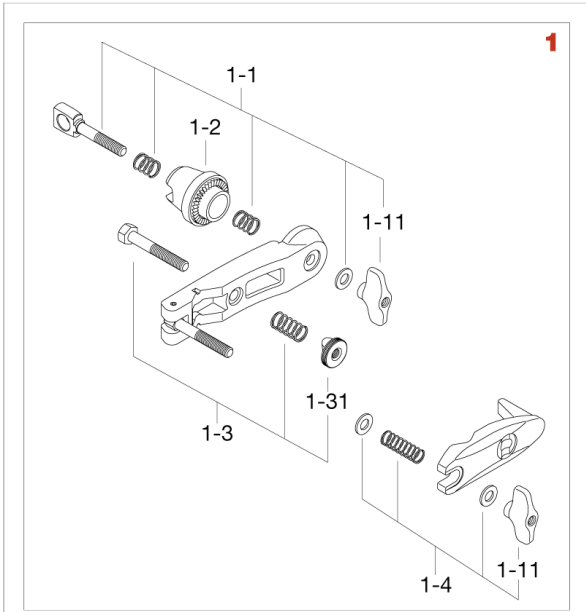

# Affordable Closed Hi-Hat Attachment MXA43

Production since Nov. 2009

No.	Model No.	Description
<b>1</b>	MC56	<b>Multi Clamp</b>
1-1	EBA8WN8T	Bolt, springs, washer & nut assembly
1-11	WN8P	Wing nut (2pcs/pack)
1-2	EHZN2	Boom tilter casting
1-3	HB855RN8T	Bolt w/nut & spring
1-31	RN8	Round nut (M8)
1-4	WN8SPW	Wing nut (M8) w/spring & washers
<b>2</b>	LHH	<b>L-Rod for Hi-hat Cymbal LHH</b>
2-1	LHH1	Rod only
2-2	MXA5326	Metal washer
2-3	CSA3013N	Cymbal bottom seat
2-4	7081P	Felt washer (2pcs/pack)
2-5	MXA5325	Spring
2-6	CLM8	Closed hi-hat clutch
2-61	TS610	T-bolt (M6x10mm)