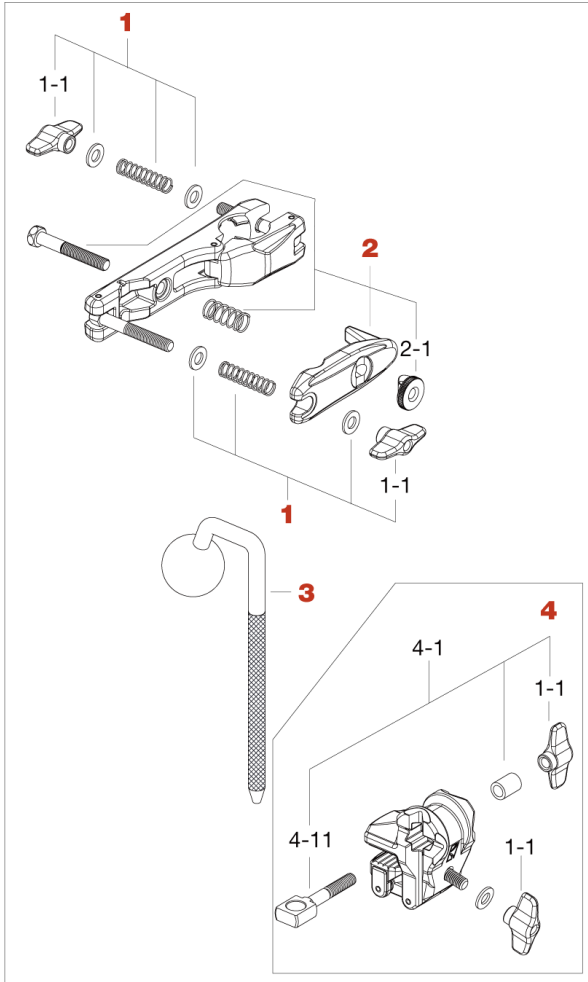

# Hi-Hat Attachment MHA823

Production since 2019

No.	Model No.	Description
1	WN8SPW	Wing nut (M8) w/ spring & washers
1-1	WN8P	Wing nut (2pcs/pack)
2	HB855RN8T	Bolt w/ nut & spring
2-1	RN8	Round nut (M8)
3	JOBL	J shaped Omni-Ball rod
4	MC9	Hoop mount holder
4-1	EBA8WN8C	Eye Bolt, T-nut, and Collar assembly
4-2	EBA846	Eye bolt