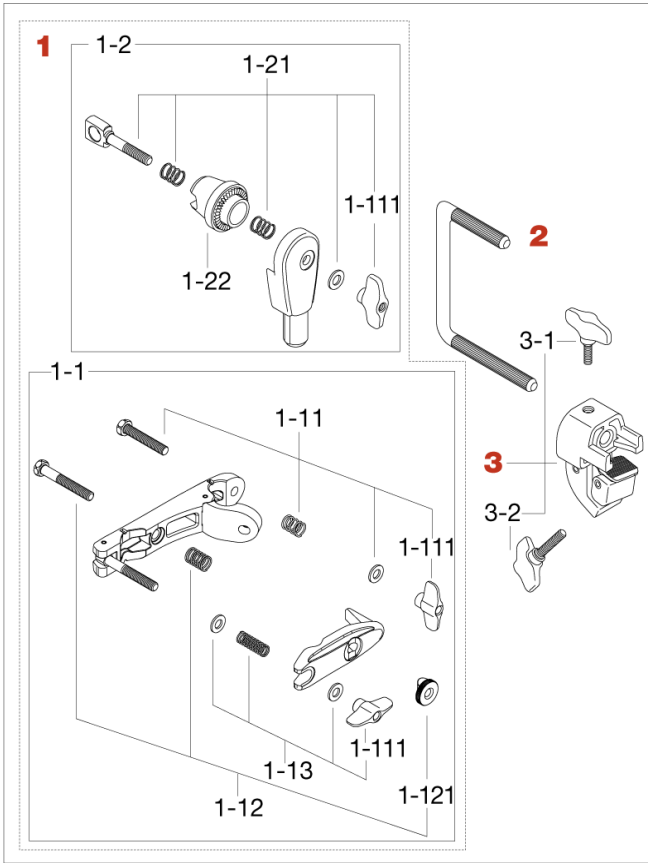

Hi-Hat Attachment MHA623 <Discontinued>

Production since Nov.2014 to Aug. 2023

No.	Model No.	Description
1	MC66	Universal clamp
1-1	MC61	Multi-clamp
1-11	HB845WN8T	Bolt w/Wing nut & spring
1-111	WN8P	Wing nut (2pcs/pack)
1-12	HB855RN8T	Bolt w/ nut & spring
1-121	RN8	Round nut (M8)
1-13	WN8SPW	Wing nut (M8) w/ spring & washers
1-2	MTA6	Boom tilter assembly
1-21	EBA8WN8T	Bolt, springs, washer & nut assembly
1-22	EHZN2	Boom tilter casting
2	MHA623-2	C-rod
3	MHA623-3	Hoop clamp assembly
3-1	TS816P	T-bolt (M8x16mm, 2pcs/pack)
3-2	TS825	T-bolt (M8x25mm)