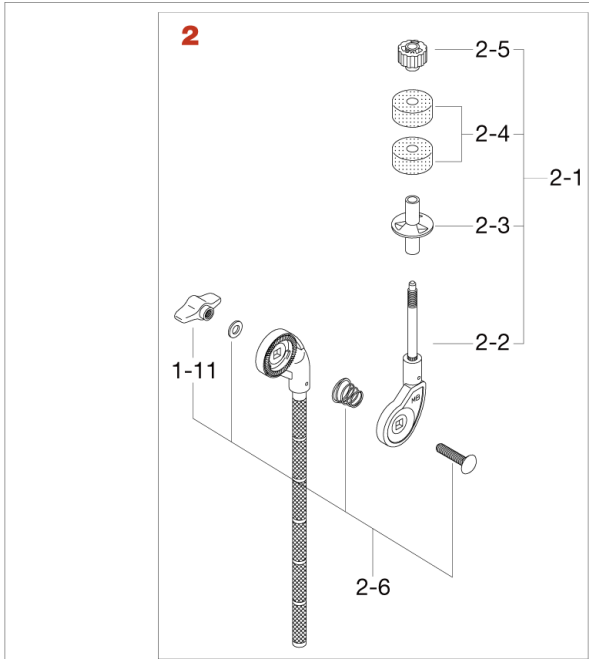

## Cymbal Attachment MCA53

No.	Model No.	Description
<b>1</b>	MC56	<b>Multi Clamp</b>
44197	EBA8WN8T	Bolt, springs, washer & nut assembly
44207	WN8P	Wing nut (2pcs/pack)
44198	EHZN2	Boom tilter casting
44199	HB855RN8T	Bolt w/nut & spring
44227	RN8	Round nut (M8)
44200	WN8SPW	Wing nut (M8) w/spring & washers
<b>2</b>	MCB30EB	<b>Boom Arm</b>
44228	CT44	Cymbal tilter assembly
44229	CT44-11	Cymbal tilter only
44230	RB8P	Cymbal bottom (M8, 2pcs/pack)
44231	7081P	Felt washer (2pcs/pack)
44232	CM8P	Cymbal mate (2pcs/pack)
44233	B835WN8T	Bolt, spring, washer & nut assembly