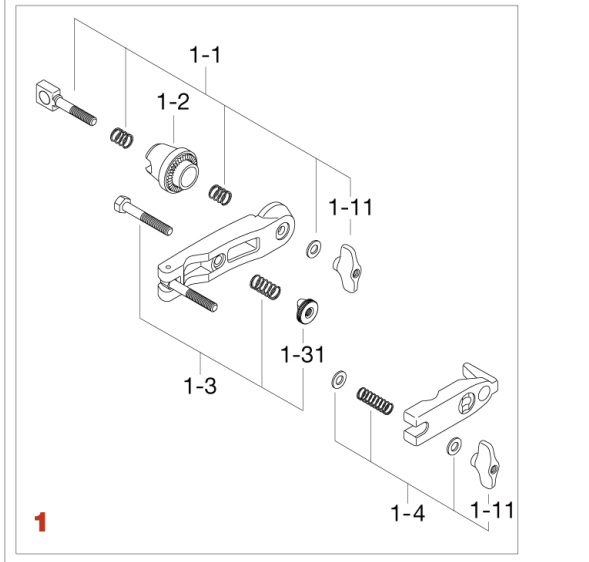

## Cymbal Attachment MCA53

No.	Model No.	Description
<b>1</b>	MC56	<b>Multi Clamp</b>
44197	EBA8WN8T	Bolt, springs, washer & nut assembly
44207	WN8P	Wing nut (2pcs/pack)
44198	EHZN2	Boom tilter casting
44199	HB855RN8T	Bolt w/nut & spring
44227	RN8	Round nut (M8)
44200	WN8SPW	Wing nut (M8) w/spring & washers
<b>2</b>	MCB30EB	<b>Boom Arm</b>
44228	CT44	Cymbal tilter assembly
44229	CT44-11	Cymbal tilter only
44230	RB8P	Cymbal bottom (M8, 2pcs/pack)
44231	7081P	Felt washer (2pcs/pack)
44232	CM8P	Cymbal mate (2pcs/pack)
44233	B835WN8T	Bolt, spring, washer & nut assembly