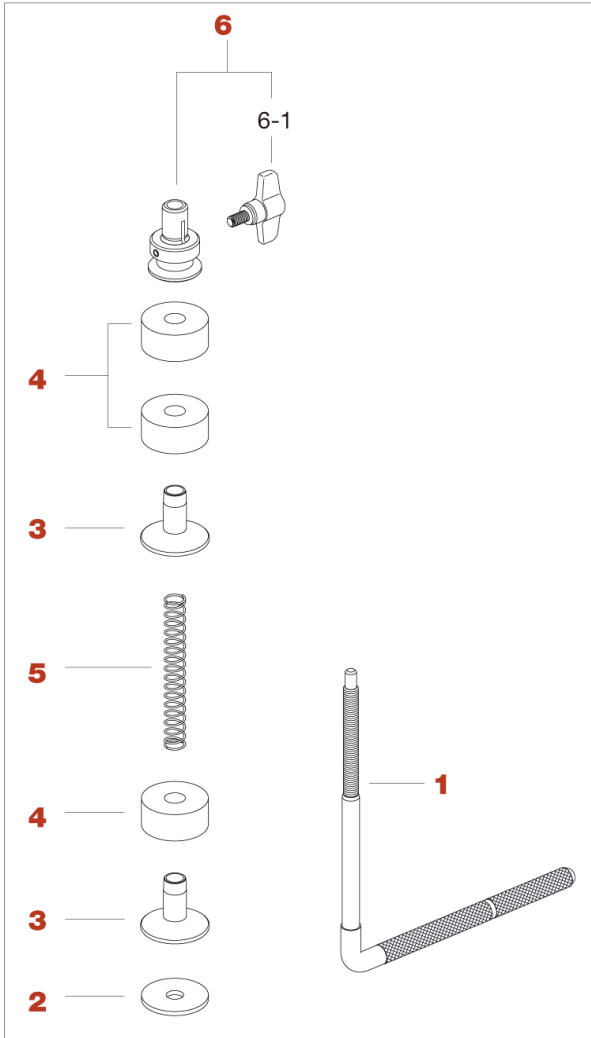

L-Rod LHH

No.	Model No.	Description
1	LHH1	Rod only
2	MXA5326	Metal washer
3	CSA3013N	Cymbal bottom seat
4	7081P	Felt washer (2pcs/pack)
5	MXA5325	Spring
6	CLM8	Closed hi-hat clutch
6-1	TS610	T-bolt (M6x10mm)