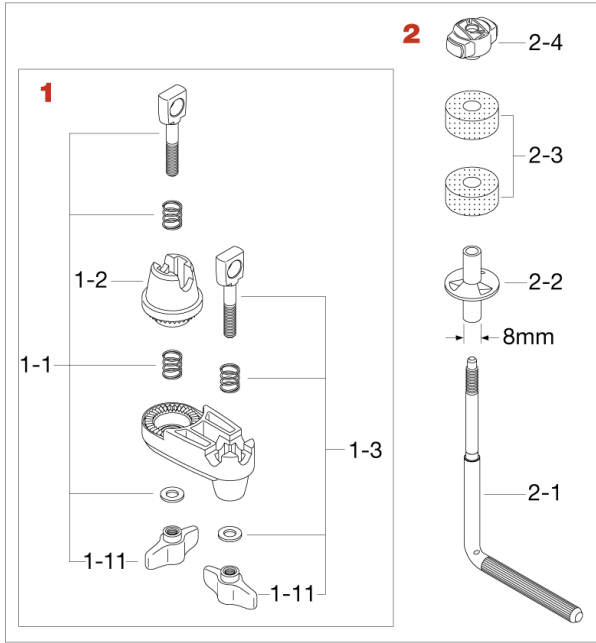

Cymbal Adapter CYA5E

Production since Nov. 2009

No.	Model No.	Description
1	MC5	Compact clamp
1-1	EBA8WN8T	Bolt, springs, washer & nut assembly
1-11	WN8P	Wing nut (M8, 2pcs/pack)
1-2	EHZN2	Boom tilter casting
1-3	EBA8WN8W	Bolt, spring, washer & nut assembly
2	LCYE	Cymbal L-rod (M8)
2-1	LCYE-1	L-rod for LCYE (M8)
2-2	RB8P	Cymbal bottom (M8, 2pcs/pack)
2-3	7081P	Felt washer (2pcs/pack)
2-4	CM8P	Fixing nut (M8,2pcs/pack)