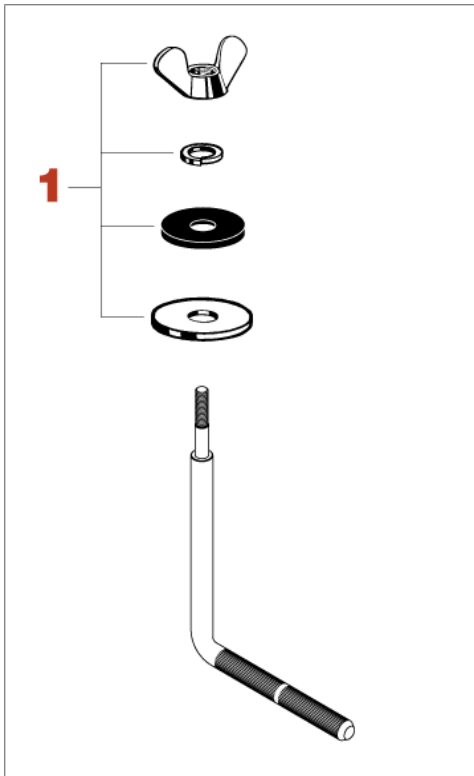

LRW Rhythm Watch Holder <Discontinued>

Production from Mar. 2000 to Jun 2017

No.	Model No.	Substitutable Model No.	Description
1	TN6T (Discontinued)	N/A	Nut & washer set