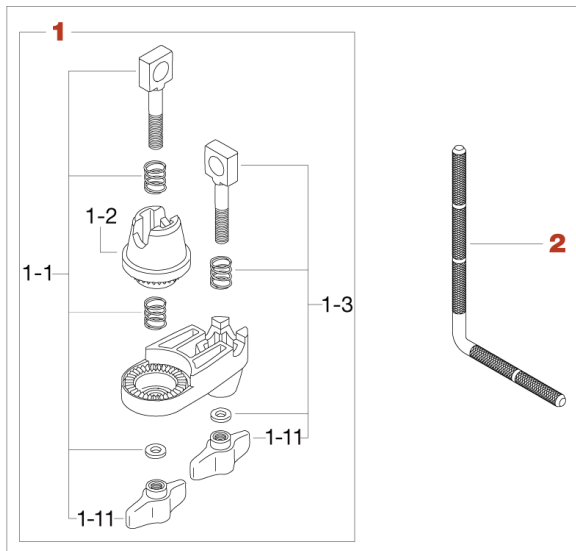

CBA5 Cowbell Attachment

Production from Feb. 1999

No.	Model No.	Substitutable Model No.	Description
1	MC5 (Discontinued)	MC5B	T-bolt (M8x20mm, 2pcs/pack)
1-1	EBA8WN8T		Bolt, springs, washer & nut assembly
1-11	WN8P		Wing nut (2pcs/pack)
1-2	EHZN2		Boom tilter casting
1-3	EBA8WN8W		Bolt, spring, washer & nut assembly
2	LCB		L-rod for cowbell (Φ3/8")