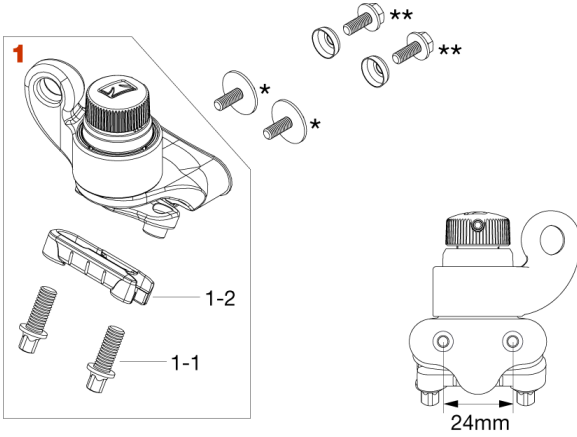

## Strainer & Butt MLS30A, MLS30B

No.	Model No.	Description
<b>1</b>	MLS30A	Strainer w/ spacer (Chrome)
	MLS30ABN	Strainer w/ spacer (Black Nickel)
<b>1-1</b>	MS615SH	Square head bolt M6x15mm (Chrome)
	MS615SHBN	Square head bolt M6x15mm (Black Nickel)
<b>1-2</b>	MLSHP	Strap hold plate (Chrome)
	MLSHPBN	Strap hold plate (Black Nickel)
*sold separately	MS412B20P	Mounting Screw M4x12mm, Black (20pcs/set) for wood shell (5-8mm thickness)
	MS412N20P	Mounting Screw M4x12mm, Silver (20pcs/set) for wood shell (5-8mm thickness)
	MS414B20P	Mounting Screw M4x14mm, Silver (20pcs/set) for wood shell (5-8mm thickness)
	MS416N20P	Mounting Screw M4x16mm, Silver (20pcs/set) for wood shell (8-10mm thickness)
**sold separately	MS414R20P	Mounting screw M4x14mm w/ rosette (20pcs/set) for metal shell (1-2mm thickness)
	MS416R20P	Mounting screw M4x16mm w/ rosette (20pcs/set) for metal shell (3mm thickness, PBB146)

No.	Model No.	Description
<b>1</b>	MLS30B	Butt w/ spacer (Chrome)
	MLS30BBN	Butt w/ spacer (Black Nickel)
<b>1-1</b>	MS615SH	Square head bolt M6x15mm (Chrome)
	MS615SHBN	Square head bolt M6x15mm (Black Nickel)
<b>1-2</b>	MLSHP	Strap hold plate (Chrome)
	MLSHPBN	Strap hold plate (Black Nickel)
*sold separately	MS410N20P	Mounting screw M4x10mm, silver (20pcs/set) for wood shell (5mm thickness)
	MS412B20P	Mounting screw M4x12mm, black (20pcs/set) for wood shell (5-8mm thickness)
	MS412N20P	Mounting screw M4x12mm, silver (20pcs/set) for wood shell (5-8mm thickness)
	MS414B20P	Mounting screw M4x14mm, black (20pcs/set) for wood shell (8-9mm thickness)
	MS416N20P	Mounting screw M4x16mm, silver (20pcs/set) for wood shell (9-11mm thickness)
	MS416B20P	Mounting screw M4x16mm, black (20pcs/set) for wood shell (9-11mm thickness)
**sold separately	MS410R20P	Mounting screw M4x10mm w/ rosette, black (20pcs/set) for metal shell
	MS412R20P	Mounting screw M4x12mm w/rosette, black (20pcs/set) for metal shell (3mm thickness)