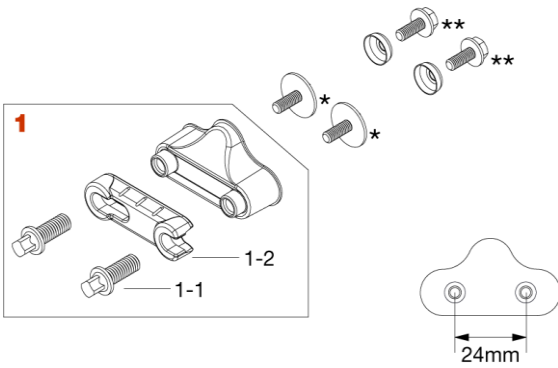

## Strainer & Butt MLS30A, MLS30B

No.	Model No.	Description
<b>1</b>	MLS30A	Strainer w/ spacer (Chrome)
	MLS30ABN	Strainer w/ spacer (Black Nickel)
<b>1-1</b>	MS615SH	Square head bolt M6x15mm (Chrome)
	MS615SHBN	Square head bolt M6x15mm (Black Nickel)
<b>1-2</b>	MLSHP	Strap hold plate (Chrome)
	MLSHPBN	Strap hold plate (Black Nickel)
*sold separately	MS412B20P	Mounting Screw M4x12mm, Black (20pcs/set) for wood shell (5-8mm thickness)
	MS412N20P	Mounting Screw M4x12mm, Silver (20pcs/set) for wood shell (5-8mm thickness)
	MS414B20P	Mounting Screw M4x14mm, Silver (20pcs/set) for wood shell (5-8mm thickness)
	MS416N20P	Mounting Screw M4x16mm, Silver (20pcs/set) for wood shell (8-10mm thickness)
**sold separately	MS414R20P	Mounting screw M4x14mm w/ rosette (20pcs/set) for metal shell (1-2mm thickness)
	MS416R20P	Mounting screw M4x16mm w/ rosette (20pcs/set) for metal shell (3mm thickness, PBB146)

No.	Model No.	Description
<b>1</b>	MLS30B	Butt w/ spacer (Chrome)
	MLS30BBN	Butt w/ spacer (Black Nickel)
<b>1-1</b>	MS615SH	Square head bolt M6x15mm (Chrome)
	MS615SHBN	Square head bolt M6x15mm (Black Nickel)
<b>1-2</b>	MLSHP	Strap hold plate (Chrome)
	MLSHPBN	Strap hold plate (Black Nickel)
*sold separately	MS410N20P	Mounting screw M4x10mm, silver (20pcs/set) for wood shell (5mm thickness)
	MS412B20P	Mounting screw M4x12mm, black (20pcs/set) for wood shell (5-8mm thickness)
	MS412N20P	Mounting screw M4x12mm, silver (20pcs/set) for wood shell (5-8mm thickness)
	MS414B20P	Mounting screw M4x14mm, black (20pcs/set) for wood shell (8-9mm thickness)
	MS416N20P	Mounting screw M4x16mm, silver (20pcs/set) for wood shell (9-11mm thickness)
	MS416B20P	Mounting screw M4x16mm, black (20pcs/set) for wood shell (9-11mm thickness)
**sold separately	MS410R20P	Mounting screw M4x10mm w/ rosette, black (20pcs/set) for metal shell
	MS412R20P	Mounting screw M4x12mm w/rosette, black (20pcs/set) for metal shell (3mm thickness)