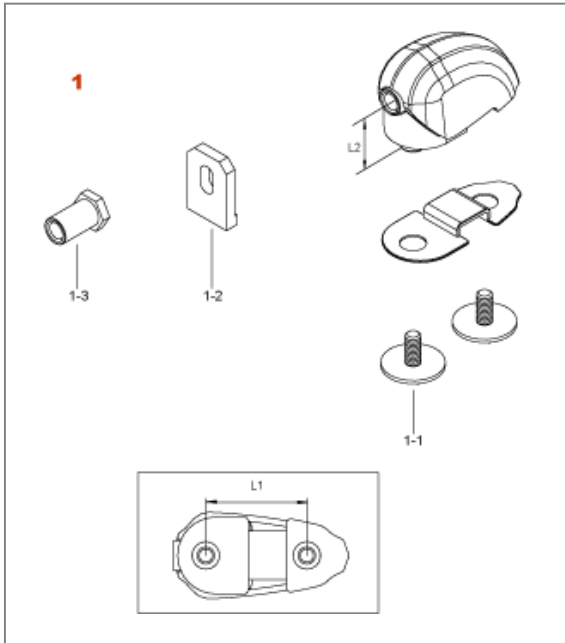

TAMA STAR Drum

Bass Drum Lug

Production 2012-

No.	Model No.	Description
1	MSL90BC	Lug for Bass Drum w/ spacer
1-1	MS410N20P	Mounting Screw M4x10mm (20pcs/set)
1-2	LS-SCB	Lug nut stopper
1-3	6374	Lug nut

Model No.	L1	L2
MSL90BC	25mm	21mm

Tom Tom & Floor Tom Lug

Production 2012 -

No.	Model No.	Description
1	MSL90TC	Lug for Tom Tom & Floor Tom w/ spacer
1-1	MS410N20P	Mounting Screw (M4x10mm) 20pcs/set
1-2	6375	Lug nut stopper
1-3	6374	Lug nut

Model No.	L1	L2
MSL90TC	25mm	13mm