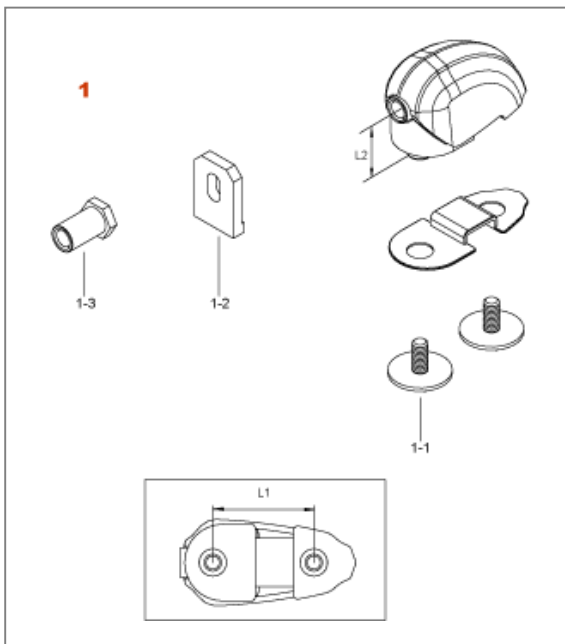

TAMA STAR Drum

Bass Drum Lug

Production 2012-

No.	Model No.	Description
1	MSL90BC	Lug for Bass Drum w/ spacer
1-1	MS410N20P	Mounting Screw M4x10mm (20pcs/set)
1-2	LS-SCB	Lug nut stopper
1-3	6374	Lug nut

Model No.	L1	L2
MSL90BC	25mm	21mm

Tom Tom & Floor Tom Lug

Production 2012 -

No.	Model No.	Description
1	MSL90TC	Lug for Tom Tom & Floor Tom w/ spacer
1-1	MS410N20P	Mounting Screw (M4x10mm) 20pcs/set
1-2	6375	Lug nut stopper
1-3	6374	Lug nut

Model No.	L1	L2
MSL90TC	25mm	13mm