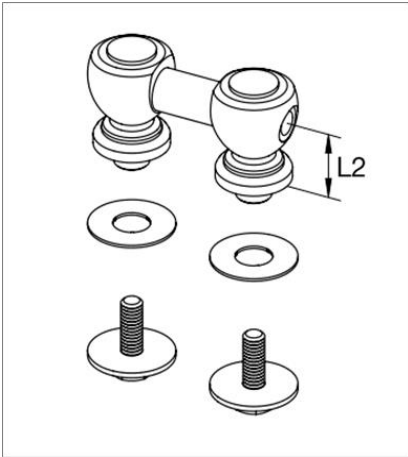

### S.L.P. Tube Lug (Dynamic Kapur, Fat Spruce, New Vintage Hickory)

No.	Model No.	Description
1	MTL30B	Lug for Bass drum w/ Plastic plate
	MTL30	Lug for Tom tom & floor tom w/ Plastic plate
*sold separately	MS412B20P	Mounting screw M4x12mm (20pcs/set)

Model No.	L1	L2
MTL30B	25mm	21mm
MTL30	25mm	13mm

Model No.	L1	L2
MSL-SCB	25mm	21mm
MSL-SCT	25mm	13mm