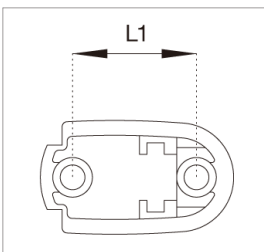

### S.L.P. Tube Lug (Dynamic Kapur, Fat Spruce, New Vintage Hickory)

No.	Model No.	Description
1	MTL30B	Lug for Bass drum w/ Plastic plate
	MTL30	Lug for Tom tom & floor tom w/ Plastic plate
*sold separately	MS412B20P	Mounting screw M4x12mm (20pcs/set)

Model No.	L1	L2
MTL30B	25mm	21mm
MTL30	25mm	13mm

Model No.	L1	L2
MSL-SCB	25mm	21mm
MSL-SCT	25mm	13mm