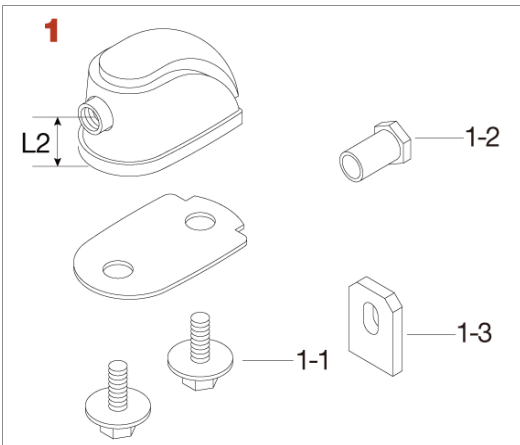

### S.L.P. Tube Lug (Dynamic Kapur, Fat Spruce, New Vintage Hickory)

No.	Model No.	Description
1	MTL30B	Lug for Bass drum w/ Plastic plate
	MTL30	Lug for Tom tom & floor tom w/ Plastic plate
*sold separately	MS412B20P	Mounting screw M4x12mm (20pcs/set)

Model No.	L1	L2
MTL30B	25mm	21mm
MTL30	25mm	13mm

Model No.	L1	L2
MSL-SCB	25mm	21mm
MSL-SCT	25mm	13mm