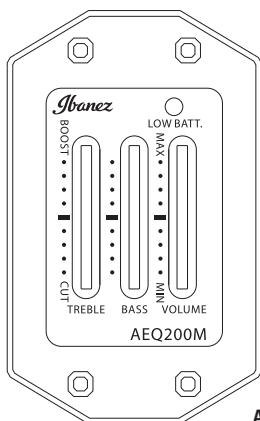

A stylized white line drawing of an acoustic guitar is centered on a dark grey background. The drawing shows the neck, fretboard, headstock, and the body of the guitar, including the soundhole and bridge. The Ibanez logo is overlaid on the upper part of the guitar body.

Ibanez

IBANEZ ACOUSTIC GUITAR

プリアンプ・インフォメーション
AEQ200M

WWW.IBANEZACOUSTIC.COM

AEQ200M

AEQ200M

機能説明

VOLUME